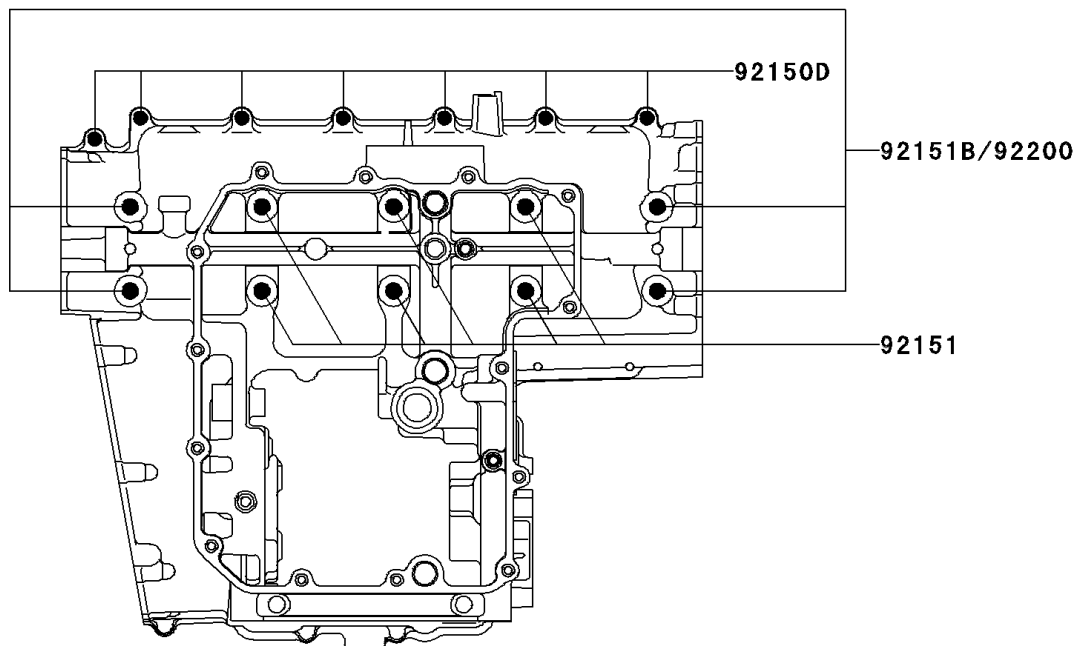

2003 Ninja® ZX™ -9R PARTS DIAGRAM

Crankcase Bolt Pattern

E1412

Upper Case

Lower Case