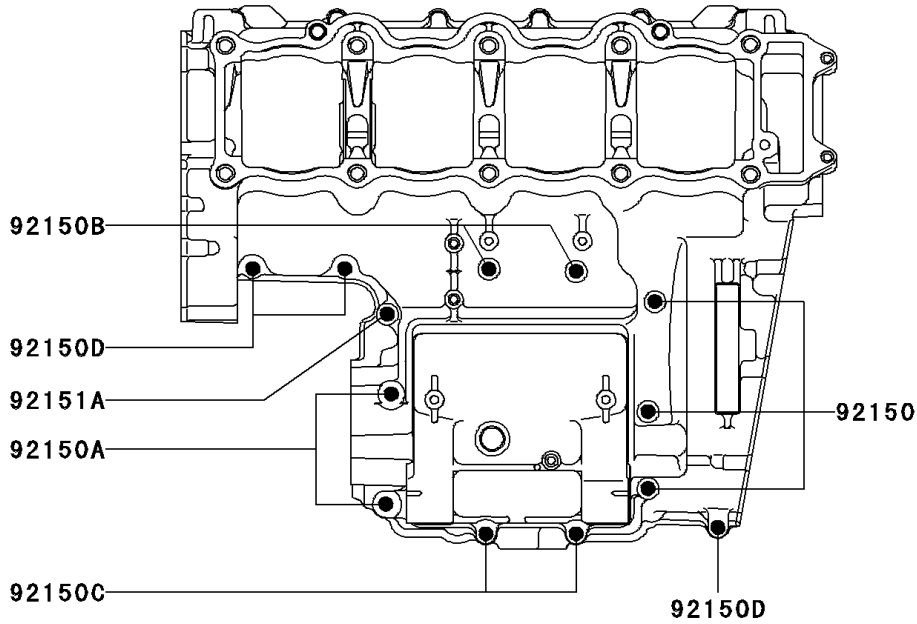

2003 Ninja® ZX™ -9R PARTS DIAGRAM

Crankcase Bolt Pattern

E1412

Upper Case