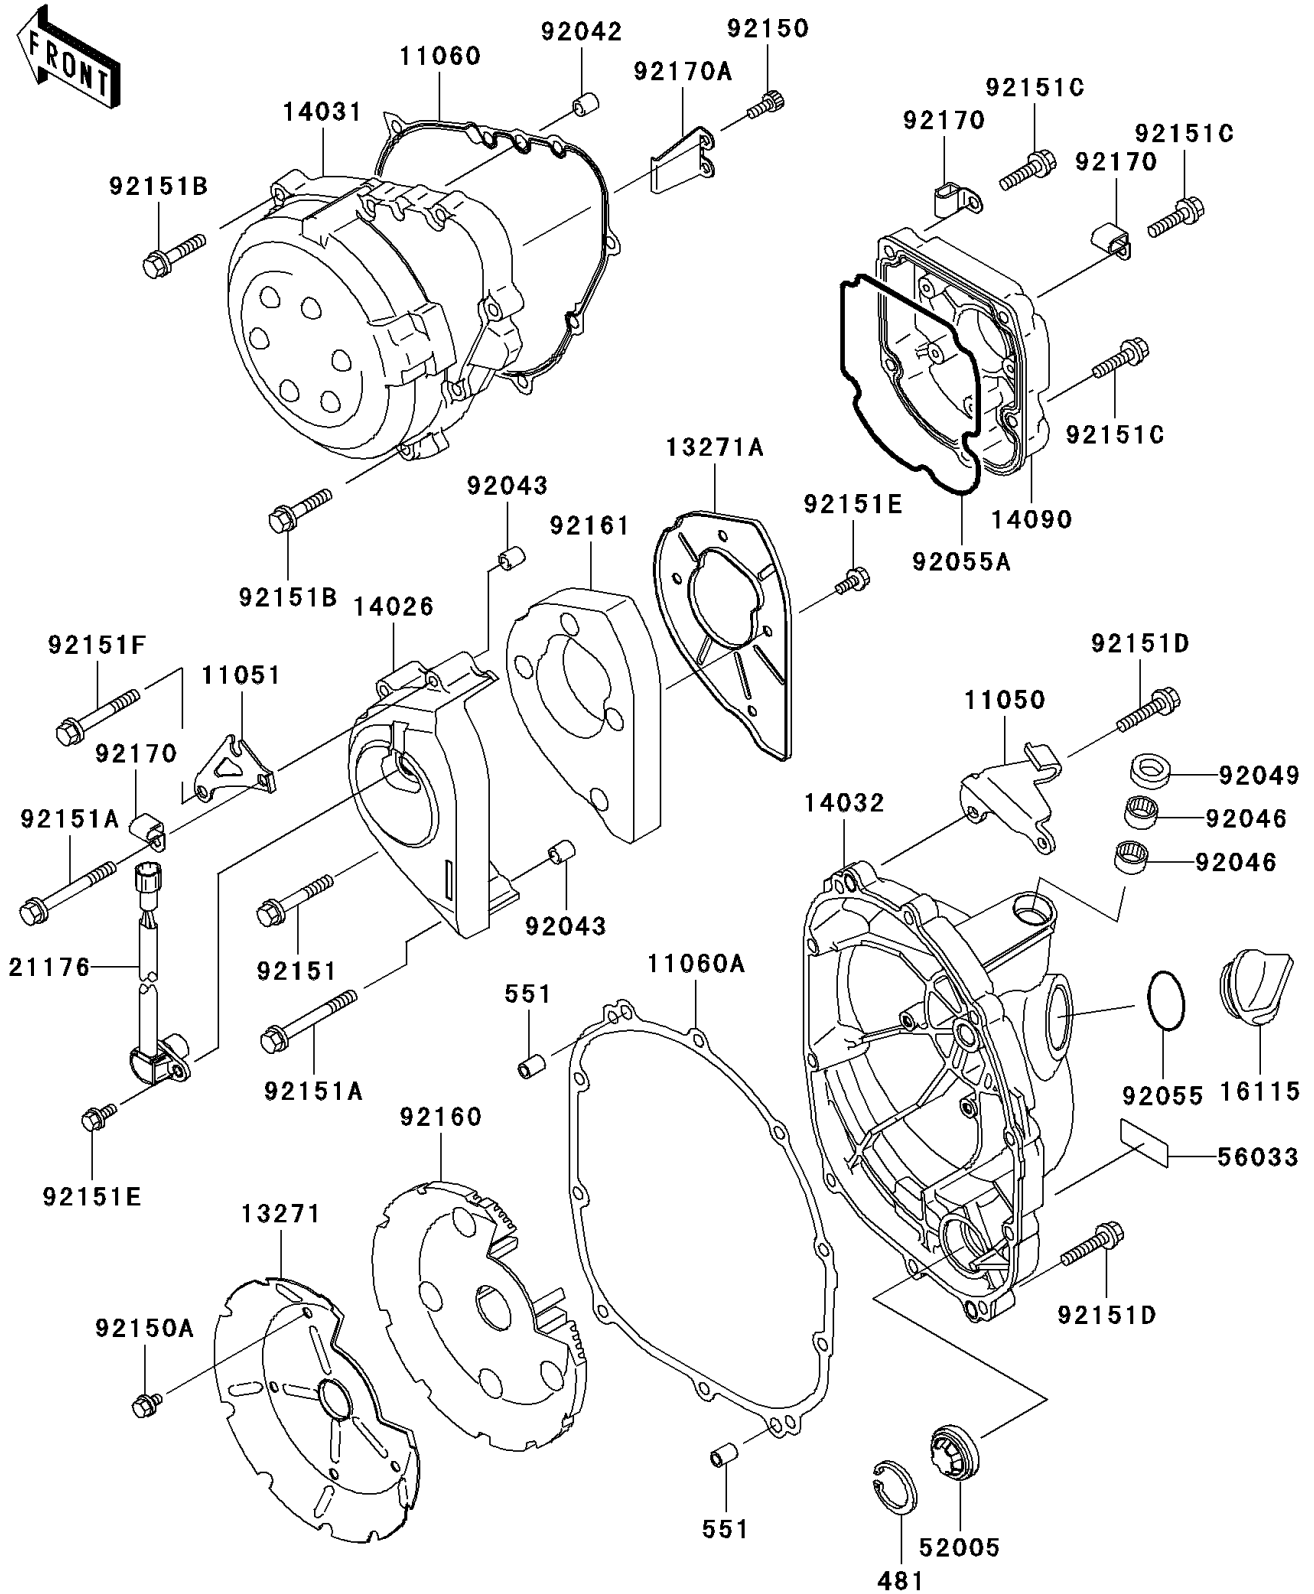

2002 Ninja® ZX™ -9R PARTS DIAGRAM

Engine Cover(s)

E1431

2002 Ninja® ZX™ -9R PARTS LIST

Engine Cover(s)

ITEM NAME	PART NUMBER	QUANTITY
CIRCLIP-TYPE-C,30MM (Ref # 481)	481J3000	1
PIN-DOWEL,8X14 (Ref # 551)	551A0814	2
BRACKET,CLUTCH CABLE (Ref # 11050)	11050-1435	1
BRACKET,CABLE (Ref # 11051)	11051-1807	1
GASKET,GENERATOR COVER (Ref # 11060)	11060-1854	1
GASKET,CLUTCH COVER (Ref # 11060A)	11060-1855	1
PLATE (Ref # 13271)	13271-1053	1
PLATE (Ref # 13271A)	13271-1055	1
COVER-CHAIN (Ref # 14026)	14026-1272	1
COVER-GENERATOR (Ref # 14031)	14031-1371	1
COVER-CLUTCH (Ref # 14032)	14032-1528	1
COVER,PULSE (Ref # 14090)	14090-1859	1
CAP-OIL FILLER (Ref # 16115)	16115-1009	1
SENSOR,SPEED (Ref # 21176)	21176-1076	1
GAUGE (Ref # 52005)	52005-1120	1
LABEL-MANUAL,OIL CAPACITY (Ref # 56033)	56033-1075	1
PIN,DOWEL,6.3X8X14 (Ref # 92042)	92042-007	2
PIN,8X16 (Ref # 92043)	92043-1322	2
BEARING-NEEDLE,HK1210 (Ref # 92046)	92046-1010	2
SEAL-OIL,CLUTCH RELEASE (Ref # 92049)	92049-1475	1
RING-O,31.7X2.4 (Ref # 92055)	92055-049	1
RING-O,PULSE COVER (Ref # 92055A)	92055-1570	1
BOLT,SOCKET,5X14 (Ref # 92150)	92150-1180	2
BOLT,5X8 (Ref # 92150A)	92150-1406	4
BOLT,6X40 (Ref # 92151)	92151-1131	1
BOLT,6X55 (Ref # 92151A)	92151-1132	2
BOLT,6X30 (Ref # 92151B)	92151-1134	8
BOLT,6X25 (Ref # 92151C)	92151-1225	5
BOLT,6X30 (Ref # 92151D)	92151-1228	10

2002 Ninja® ZX™ -9R PARTS LIST

Engine Cover(s)

ITEM NAME	PART NUMBER	QUANTITY
BOLT,5X12 (Ref # 92151E)	92151-1249	5
BOLT,6X45 (Ref # 92151F)	92151-1336	1
DAMPER (Ref # 92160)	92160-1920	1
DAMPER (Ref # 92161)	92161-1148	1
CLAMP (Ref # 92170)	92170-1577	3
CLAMP (Ref # 92170A)	92170-1579	1