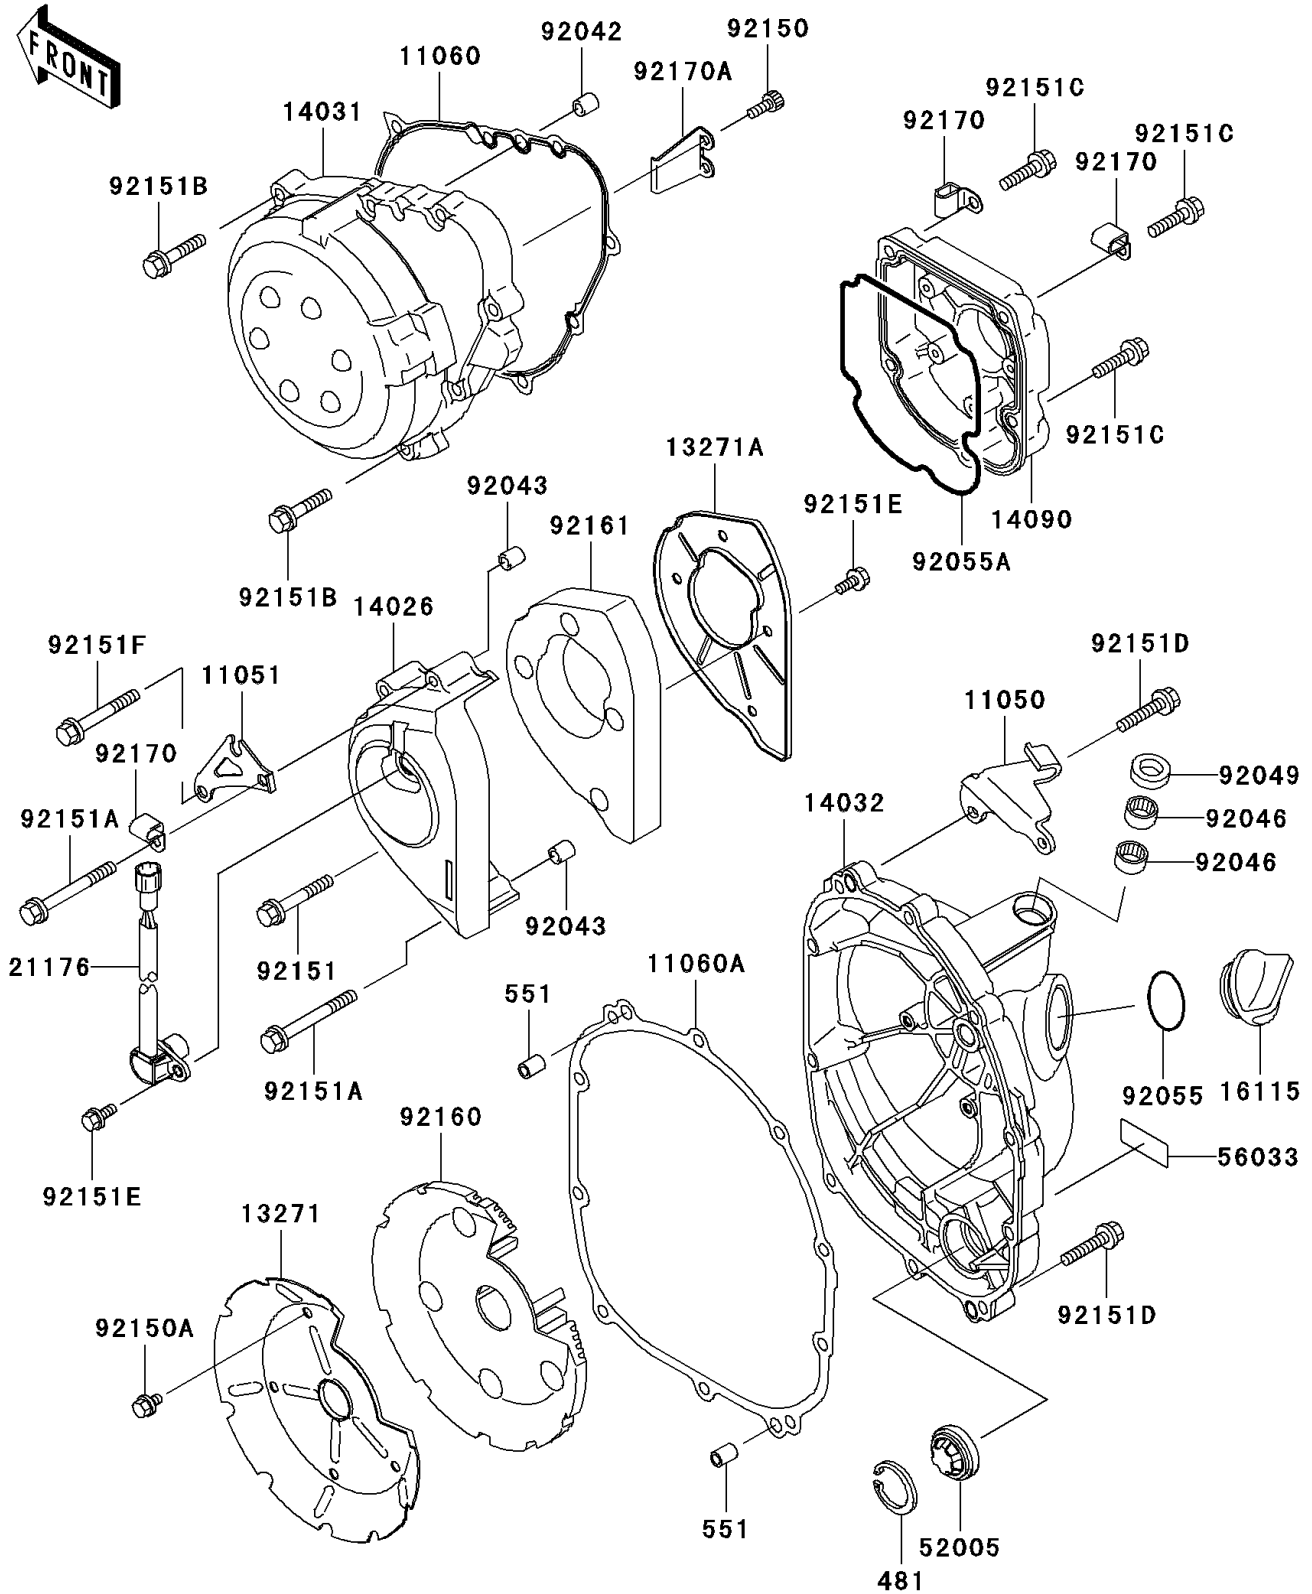

2002 Ninja® ZX™ -9R PARTS DIAGRAM

Engine Cover(s)

E1431

2002 Ninja® ZX™ -9R PARTS LIST

Engine Cover(s)

ITEM NAME	PART NUMBER	QUANTITY
CIRCLIP-TYPE-C,30MM (Ref # 481)	481J3000	1
PIN-DOWEL,8X14 (Ref # 551)	551A0814	2
BRACKET,CLUTCH CABLE (Ref # 11050)	11050-1435	1
BRACKET,CABLE (Ref # 11051)	11051-1807	1
GASKET,GENERATOR COVER (Ref # 11060)	11060-1854	1
GASKET,CLUTCH COVER (Ref # 11060A)	11060-1855	1
PLATE (Ref # 13271)	13271-1053	1
PLATE (Ref # 13271A)	13271-1055	1
COVER-CHAIN (Ref # 14026)	14026-1272	1
COVER-GENERATOR (Ref # 14031)	14031-1371	1
COVER-CLUTCH (Ref # 14032)	14032-1528	1
COVER,PULSE (Ref # 14090)	14090-1859	1
CAP-OIL FILLER (Ref # 16115)	16115-1009	1
SENSOR,SPEED (Ref # 21176)	21176-1076	1
GAUGE (Ref # 52005)	52005-1120	1
LABEL-MANUAL,OIL CAPACITY (Ref # 56033)	56033-1075	1
PIN,DOWEL,6.3X8X14 (Ref # 92042)	92042-007	2
PIN,8X16 (Ref # 92043)	92043-1322	2
BEARING-NEEDLE,HK1210 (Ref # 92046)	92046-1010	2
SEAL-OIL,CLUTCH RELEASE (Ref # 92049)	92049-1475	1
RING-O,31.7X2.4 (Ref # 92055)	92055-049	1
RING-O,PULSE COVER (Ref # 92055A)	92055-1570	1
BOLT,SOCKET,5X14 (Ref # 92150)	92150-1180	2
BOLT,5X8 (Ref # 92150A)	92150-1406	4
BOLT,6X40 (Ref # 92151)	92151-1131	1
BOLT,6X55 (Ref # 92151A)	92151-1132	2
BOLT,6X30 (Ref # 92151B)	92151-1134	8
BOLT,6X25 (Ref # 92151C)	92151-1225	5
BOLT,6X30 (Ref # 92151D)	92151-1228	10

2002 Ninja® ZX™ -9R PARTS LIST

Engine Cover(s)

ITEM NAME	PART NUMBER	QUANTITY
BOLT,5X12 (Ref # 92151E)	92151-1249	5
BOLT,6X45 (Ref # 92151F)	92151-1336	1
DAMPER (Ref # 92160)	92160-1920	1
DAMPER (Ref # 92161)	92161-1148	1
CLAMP (Ref # 92170)	92170-1577	3
CLAMP (Ref # 92170A)	92170-1579	1