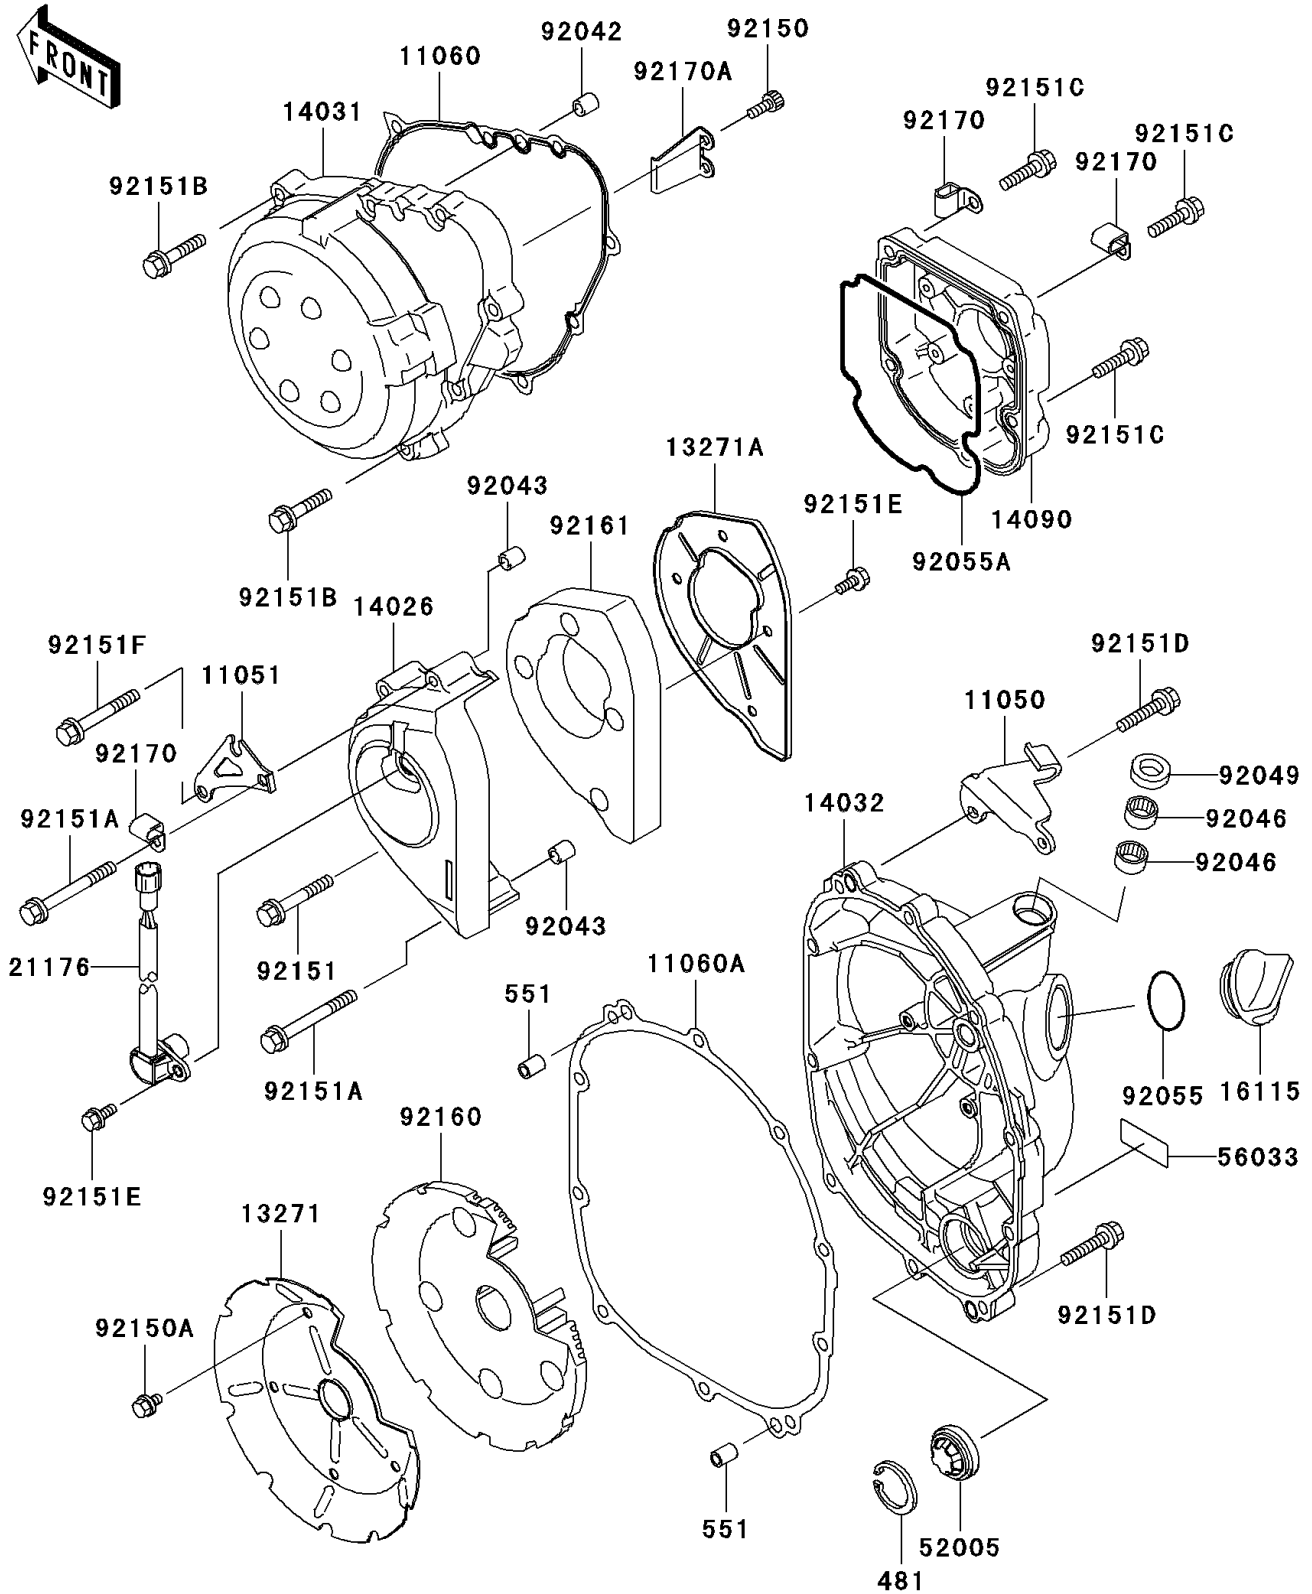

# 2003 Ninja® ZX™ -9R PARTS DIAGRAM

Engine Cover(s)

E1431

## 2003 Ninja® ZX™ -9R PARTS LIST

### Engine Cover(s)

ITEM NAME	PART NUMBER	QUANTITY
CIRCLIP-TYPE-C,30MM (Ref # 481)	481J3000	1
PIN-DOWEL,8X14 (Ref # 551)	551A0814	2
BRACKET,CLUTCH CABLE (Ref # 11050)	11050-1435	1
BRACKET,CABLE (Ref # 11051)	11051-1807	1
GASKET,GENERATOR COVER (Ref # 11060)	11060-1854	1
GASKET,CLUTCH COVER (Ref # 11060A)	11060-1855	1
PLATE (Ref # 13271)	13271-1053	1
PLATE (Ref # 13271A)	13271-1055	1
COVER-CHAIN (Ref # 14026)	14026-1272	1
COVER-GENERATOR (Ref # 14031)	14031-1371	1
COVER-CLUTCH (Ref # 14032)	14032-1528	1
COVER,PULSE (Ref # 14090)	14090-1859	1
CAP-OIL FILLER (Ref # 16115)	16115-1009	1
SENSOR,SPEED (Ref # 21176)	21176-1076	1
GAUGE (Ref # 52005)	52005-1120	1
LABEL-MANUAL,OIL CAPACITY (Ref # 56033)	56033-1075	1
PIN,DOWEL,6.3X8X14 (Ref # 92042)	92042-007	2
PIN,8X16 (Ref # 92043)	92043-1322	2
BEARING-NEEDLE,HK1210 (Ref # 92046)	92046-1010	2
SEAL-OIL,CLUTCH RELEASE (Ref # 92049)	92049-1475	1
RING-O,31.7X2.4 (Ref # 92055)	92055-049	1
RING-O,PULSE COVER (Ref # 92055A)	92055-1570	1
BOLT,SOCKET,5X14 (Ref # 92150)	92150-1180	2
BOLT,5X8 (Ref # 92150A)	92150-1406	4
BOLT,6X40 (Ref # 92151)	92151-1131	1
BOLT,6X55 (Ref # 92151A)	92151-1132	2
BOLT,6X30 (Ref # 92151B)	92151-1134	8
BOLT,6X25 (Ref # 92151C)	92151-1225	5
BOLT,6X30 (Ref # 92151D)	92151-1228	10

### Engine Cover(s)

ITEM NAME	PART NUMBER	QUANTITY
BOLT,5X12 (Ref # 92151E)	92151-1249	5
BOLT,6X45 (Ref # 92151F)	92151-1336	1
DAMPER (Ref # 92160)	92160-1920	1
DAMPER (Ref # 92161)	92161-1148	1
CLAMP (Ref # 92170)	92170-1577	3
CLAMP (Ref # 92170A)	92170-1579	1