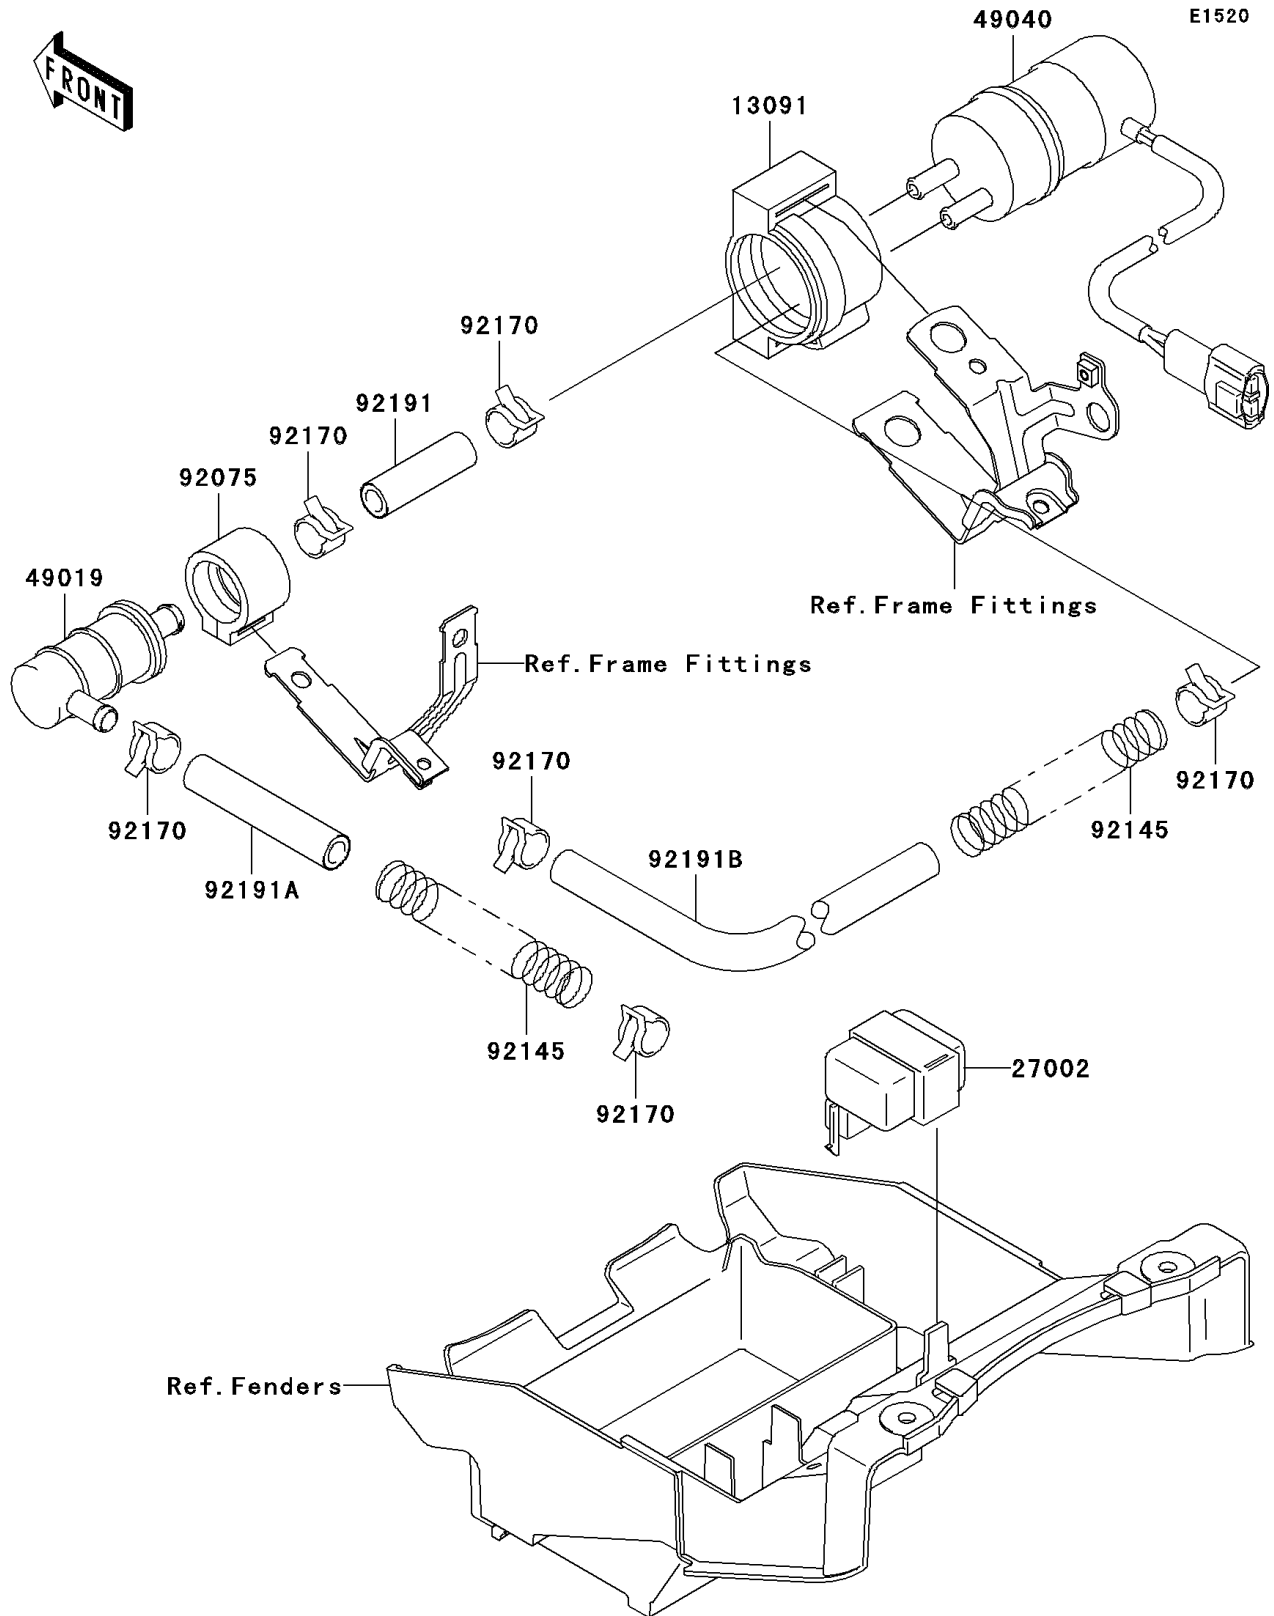

2003 Ninja® ZX™ -9R PARTS DIAGRAM

Fuel Pump

2003 Ninja® ZX™ -9R PARTS LIST

Fuel Pump

ITEM NAME	PART NUMBER	QUANTITY
HOLDER,FUEL PUMP (Ref # 13091)	13091-1738	1
RELAY-ASSY (Ref # 27002)	27002-1065	1
FILTER-FUEL (Ref # 49019)	49019-1083	1
PUMP-FUEL (Ref # 49040)	49040-1064	1
DAMPER,FUEL FILTER (Ref # 92075)	92075-1853	1
SPRING,FUEL TUBE (Ref # 92145)	92145-1355	2
CLAMP (Ref # 92170)	92170-1118	6
TUBE,PUMP-FILTER (Ref # 92191)	92191-1174	1
TUBE,FUEL TANK-FILTER (Ref # 92191A)	92191-1485	1
TUBE,CARBURETOR-FUEL PUMP (Ref # 92191B)	92191-1516	1