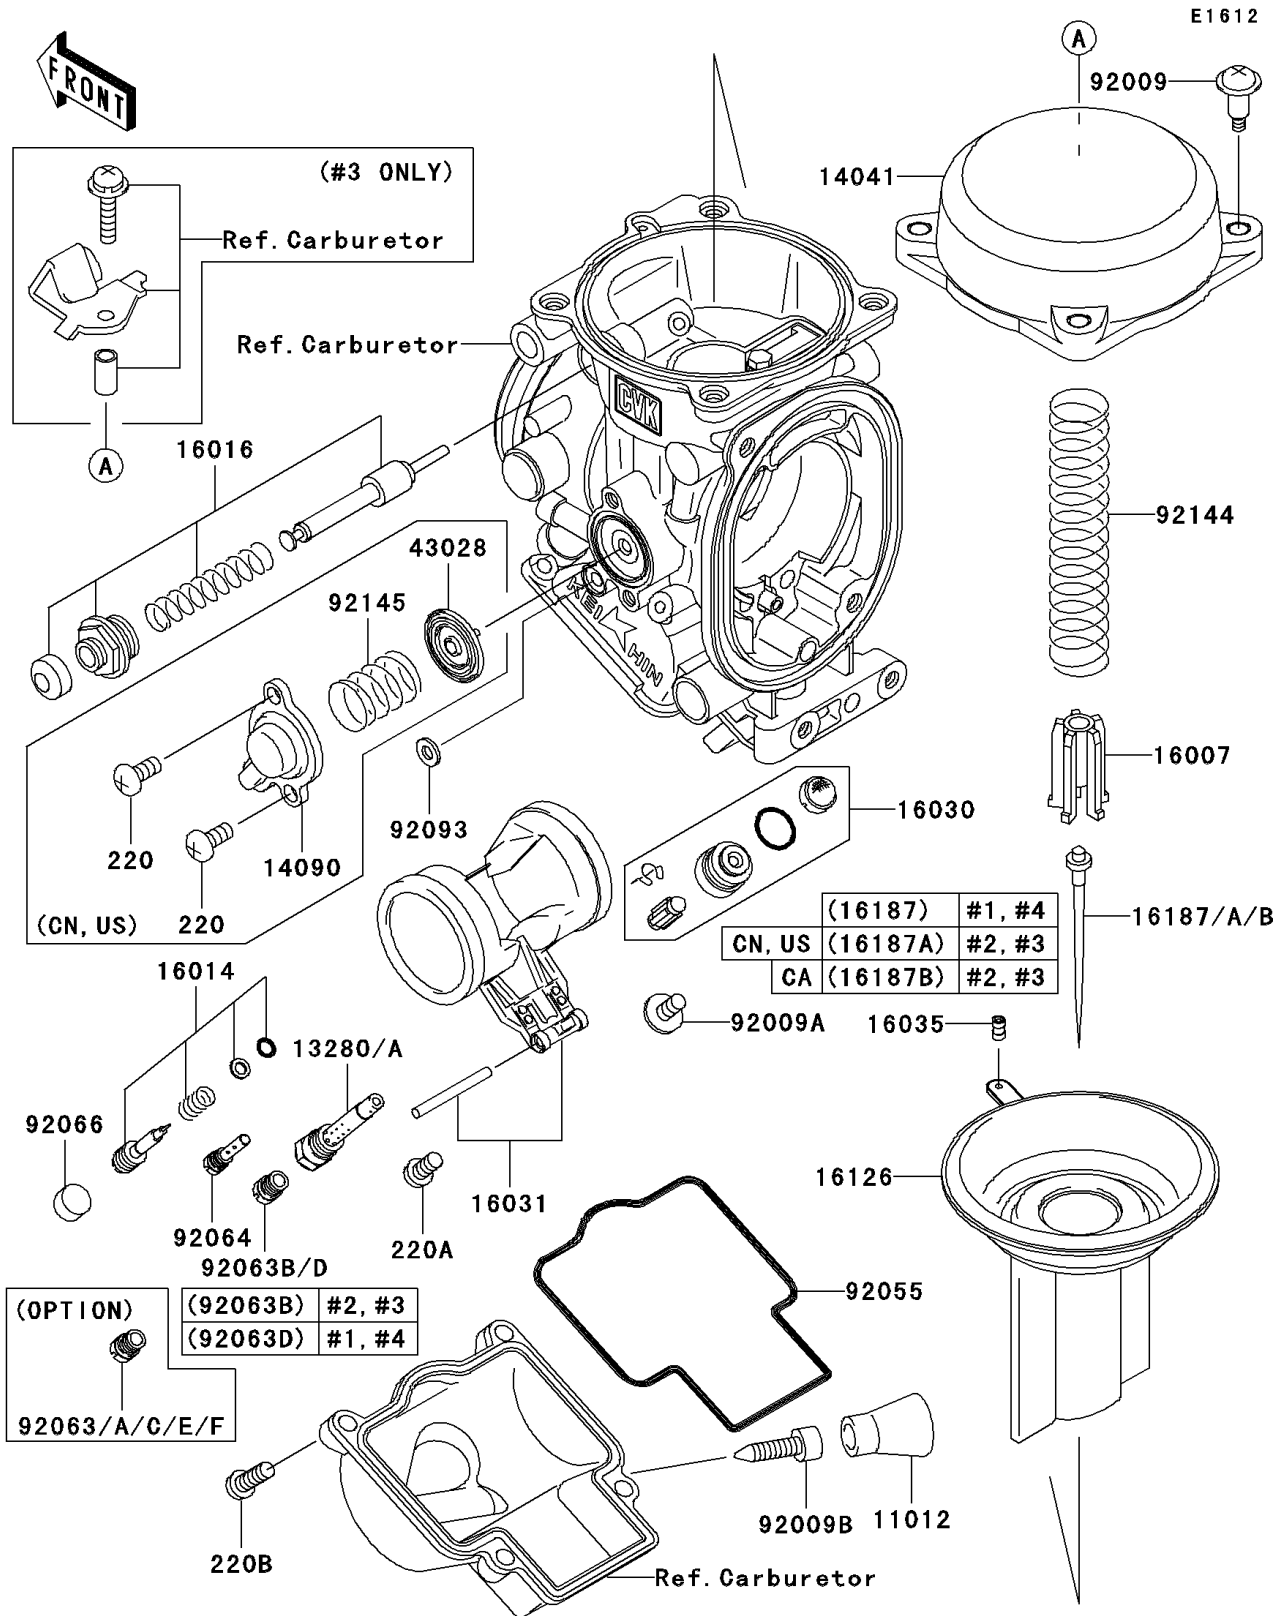

2002 Ninja® ZX™ -9R PARTS DIAGRAM

Carburetor Parts

2002 Ninja® ZX™ -9R PARTS LIST

Carburetor Parts

ITEM NAME	PART NUMBER	QUANTITY
CAP,DRAIN SCREW (Ref # 11012)	11012-1675	4
COVER-COMP,MIXING (Ref # 14041)	14041-1100	4
SEAT-SPRING,VALVE (Ref # 16007)	16007-1117	4
PLUNGER,STARTER (Ref # 16016)	16016-1090	4
VALVE-FLOAT (Ref # 16030)	16030-1077	4
FLOAT (Ref # 16031)	16031-1080	4
JET-AIR,LEAK (Ref # 16035)	16035-1055	4
VALVE,VACUUM (Ref # 16126)	16126-1359	4
NEEDLE-JET,N6NF (Ref # 16187)	16187-1230	2
SCREW,4X4.4 (Ref # 92009)	92009-1549	15
SCREW,4X8 (Ref # 92009A)	92009-1550	4
SCREW,DRAIN,M6X0.75 (Ref # 92009B)	92009-1551	4
RING-O,FLOAT CHAMBER (Ref # 92055)	92055-1426	4
JET-MAIN,#155 (Ref # 92063)	92063-1332	AR
JET-MAIN,#158 (Ref # 92063A)	92063-1344	AR
JET-MAIN,#160 (Ref # 92063B)	92063-1345	2
JET-MAIN,#162 (Ref # 92063C)	92063-1346	AR
JET-MAIN,#165 (Ref # 92063D)	92063-1347	2
JET-MAIN,#170 (Ref # 92063E)	92063-1386	AR
JET-MAIN,#168 (Ref # 92063F)	92063-1480	AR
JET-PILOT,#38 (Ref # 92064)	92064-1119	4
PLUG,PILOT AIR SCREW,6.9X2 (Ref # 92066)	92066-1051	4
SCREW-PAN-CROS (Ref # 220A)	220D0408	4
SCREW-PAN-CROS (Ref # 220B)	220D0414	16
SPRING,VACUUM VALVE (Ref # 92144)	92144-1962	4
HOLDER,JET NEEDLE (Ref # 13280)	13280-1276	4
HOLDER,JET NEEDLE (Ref # 13280A)	13280-1277	4
COVER,AIR CUT VALVE (Ref # 14090)	14090-1959	4
SCREW-PILOT AIR (Ref # 16014)	16014-1085	4

2002 Ninja[®] ZX[™]-9R PARTS LIST

Carburetor Parts

ITEM NAME	PART NUMBER	QUANTITY
NEEDLE-JET,N74W (Ref # 16187A)	16187-1231	2
NEEDLE-JET,N6NG (Ref # 16187B)	16187-1237	2
DIAPHRAGM,AIR CUT VALVE (Ref # 43028)	43028-1085	4
SEAL,"U"RING (Ref # 92093)	92093-1046	4
SCREW-PAN-CROS (Ref # 220)	220B0408	8
SPRING,AIR CUT VALVE (Ref # 92145)	92145-1149	4