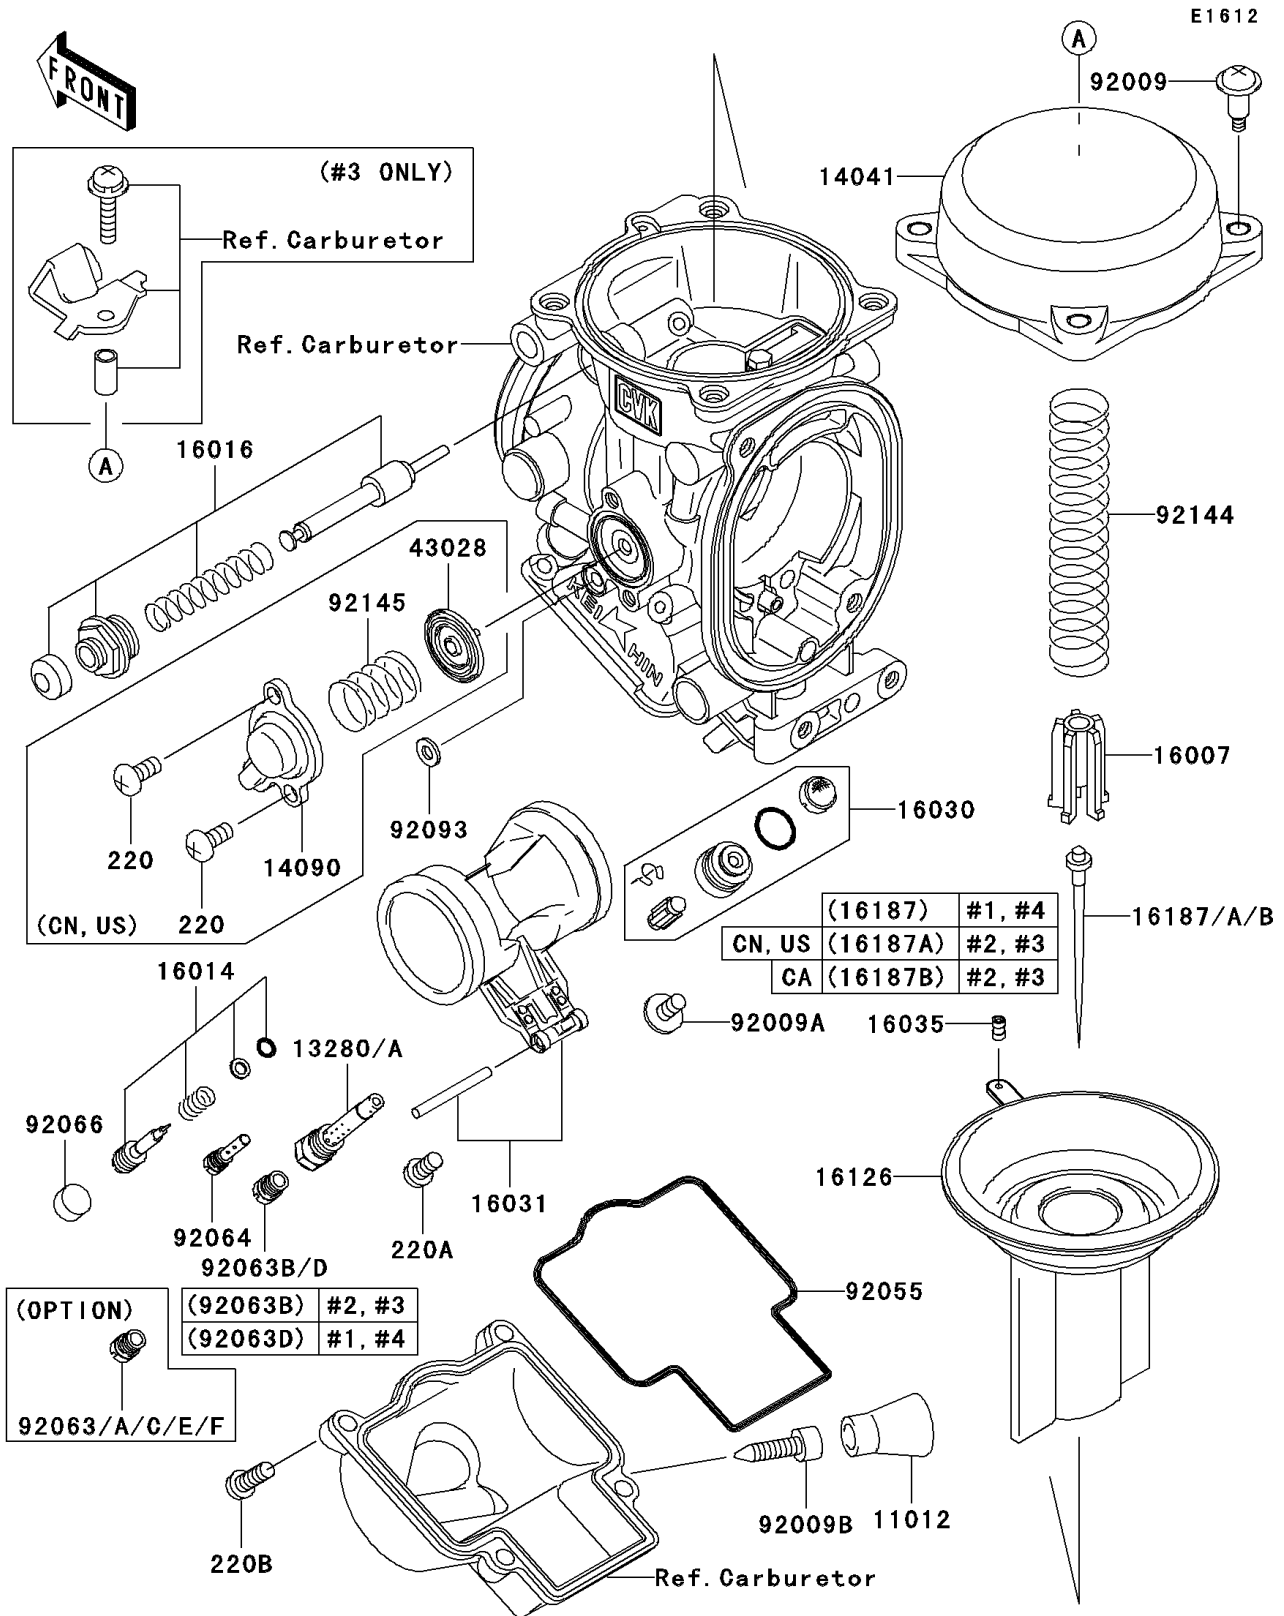

# 2003 Ninja® ZX™ -9R PARTS DIAGRAM

## Carburetor Parts

### Carburetor Parts

ITEM NAME	PART NUMBER	QUANTITY
CAP,DRAIN SCREW (Ref # 11012)	11012-1675	4
COVER-COMP,MIXING (Ref # 14041)	14041-1100	4
SEAT-SPRING,VALVE (Ref # 16007)	16007-1117	4
PLUNGER,STARTER (Ref # 16016)	16016-1090	4
VALVE-FLOAT (Ref # 16030)	16030-1077	4
FLOAT (Ref # 16031)	16031-1080	4
JET-AIR,LEAK (Ref # 16035)	16035-1055	4
VALVE,VACUUM (Ref # 16126)	16126-1359	4
NEEDLE-JET,N6NF (Ref # 16187)	16187-1230	2
SCREW,4X4.4 (Ref # 92009)	92009-1549	15
SCREW,4X8 (Ref # 92009A)	92009-1550	4
SCREW,DRAIN,M6X0.75 (Ref # 92009B)	92009-1551	4
RING-O,FLOAT CHAMBER (Ref # 92055)	92055-1426	4
JET-MAIN,#155 (Ref # 92063)	92063-1332	AR
JET-MAIN,#158 (Ref # 92063A)	92063-1344	AR
JET-MAIN,#160 (Ref # 92063B)	92063-1345	2
JET-MAIN,#162 (Ref # 92063C)	92063-1346	AR
JET-MAIN,#165 (Ref # 92063D)	92063-1347	2
JET-MAIN,#170 (Ref # 92063E)	92063-1386	AR
JET-MAIN,#168 (Ref # 92063F)	92063-1480	AR
JET-PILOT,#38 (Ref # 92064)	92064-1119	4
PLUG,PILOT AIR SCREW,6.9X2 (Ref # 92066)	92066-1051	4
SCREW-PAN-CROS (Ref # 220A)	220D0408	4
SCREW-PAN-CROS (Ref # 220B)	220D0414	16
SPRING,VACUUM VALVE (Ref # 92144)	92144-1962	4
HOLDER,JET NEEDLE (Ref # 13280)	13280-1276	4
HOLDER,JET NEEDLE (Ref # 13280A)	13280-1277	4
COVER,AIR CUT VALVE (Ref # 14090)	14090-1959	4
SCREW-PILOT AIR (Ref # 16014)	16014-1085	4

### Carburetor Parts

ITEM NAME	PART NUMBER	QUANTITY
NEEDLE-JET,N74W (Ref # 16187A)	16187-1231	2
NEEDLE-JET,N6NG (Ref # 16187B)	16187-1237	2
DIAPHRAGM,AIR CUT VALVE (Ref # 43028)	43028-1085	4
SEAL,"U"RING (Ref # 92093)	92093-1046	4
SCREW-PAN-CROS (Ref # 220)	220B0408	8
SPRING,AIR CUT VALVE (Ref # 92145)	92145-1149	4