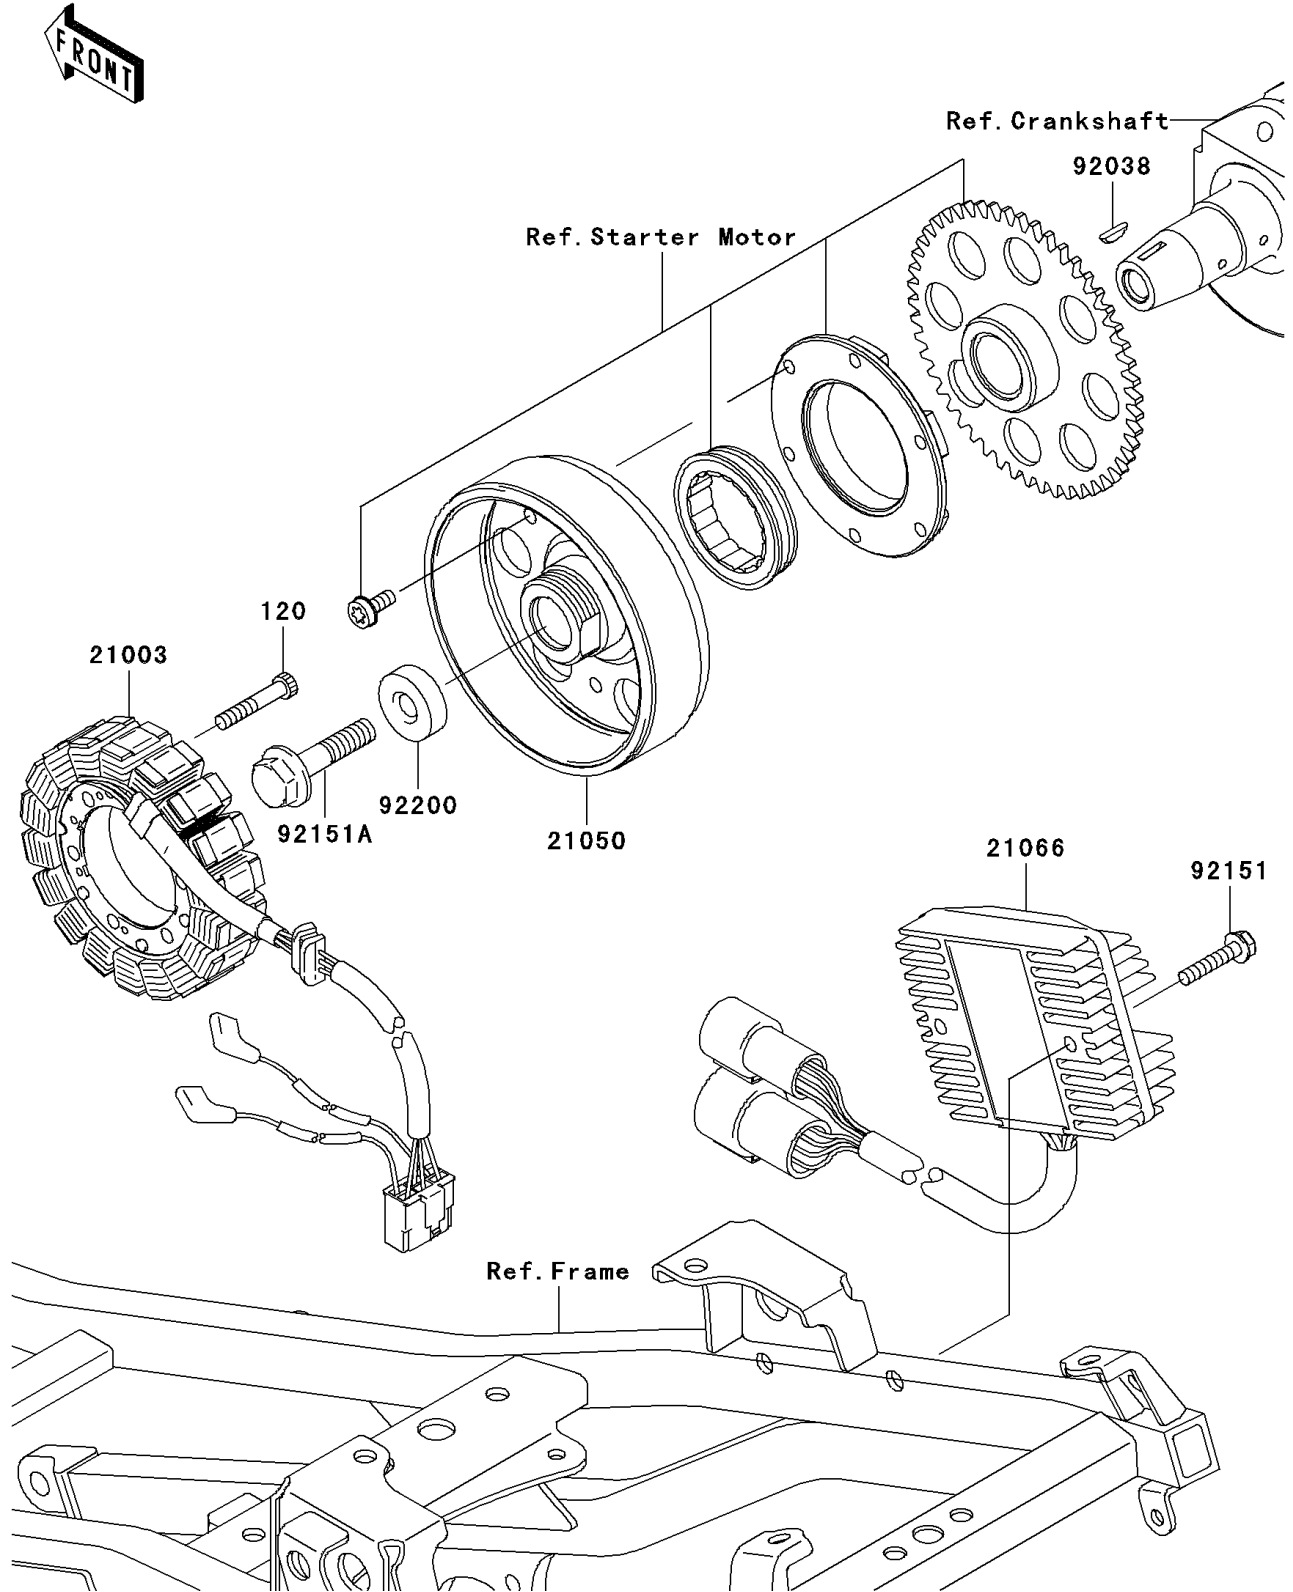

# 2003 Ninja® ZX™ -9R PARTS DIAGRAM

Generator

E1810

## 2003 Ninja® ZX™ -9R PARTS LIST

### Generator

ITEM NAME	PART NUMBER	QUANTITY
BOLT-SOCKET,6X35 (Ref # 120)	120P0635	4
STATOR (Ref # 21003)	21003-1397	1
FLYWHEEL (Ref # 21050)	21050-1186	1
REGULATOR-VOLTAGE (Ref # 21066)	21066-1119	1
KEY (Ref # 92038)	92038-1060	1
BOLT,6X30 (Ref # 92151)	92151-1228	2
BOLT,FLYWHEEL (Ref # 92151A)	92151-1230	1
WASHER (Ref # 92200)	92200-1241	1