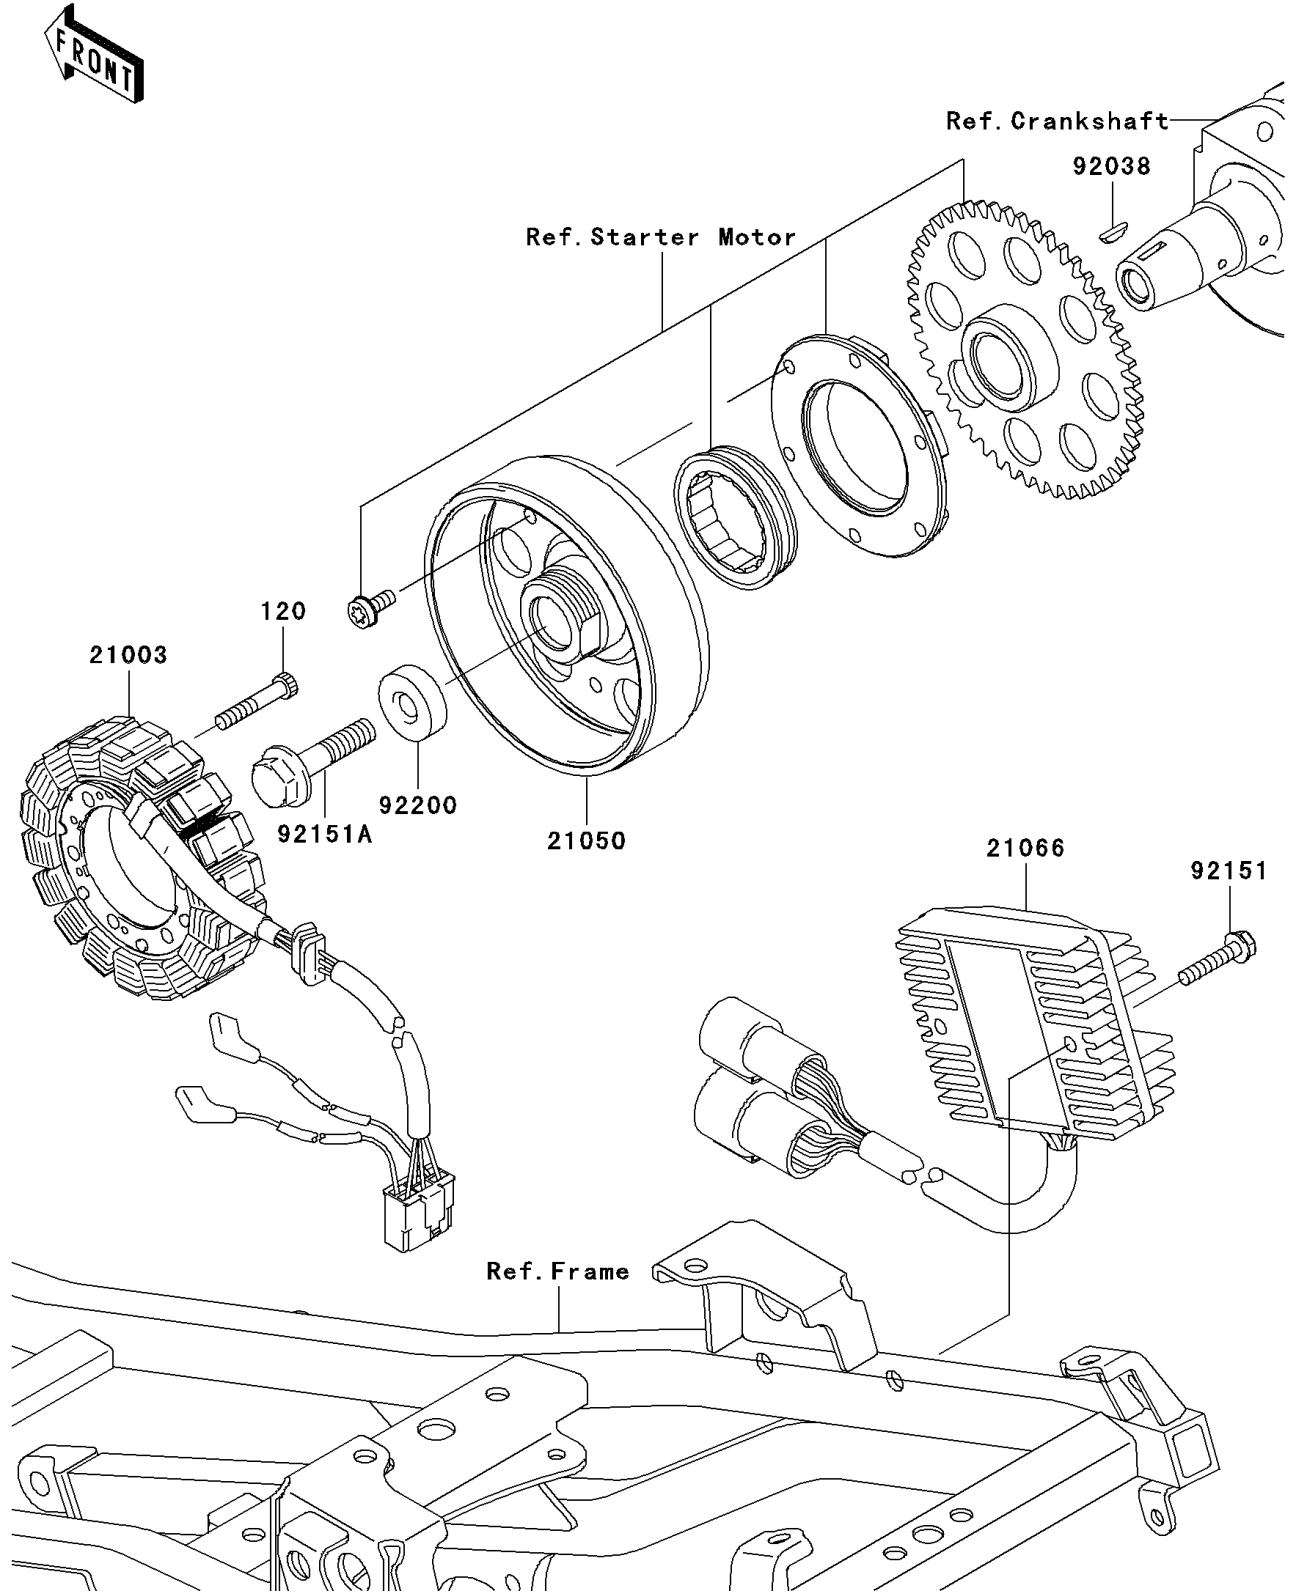

2003 Ninja® ZX™ -9R PARTS DIAGRAM

Generator

E1810

2003 Ninja® ZX™ -9R PARTS LIST

Generator

ITEM NAME	PART NUMBER	QUANTITY
BOLT-SOCKET,6X35 (Ref # 120)	120P0635	4
STATOR (Ref # 21003)	21003-1397	1
FLYWHEEL (Ref # 21050)	21050-1186	1
REGULATOR-VOLTAGE (Ref # 21066)	21066-1119	1
KEY (Ref # 92038)	92038-1060	1
BOLT,6X30 (Ref # 92151)	92151-1228	2
BOLT,FLYWHEEL (Ref # 92151A)	92151-1230	1
WASHER (Ref # 92200)	92200-1241	1