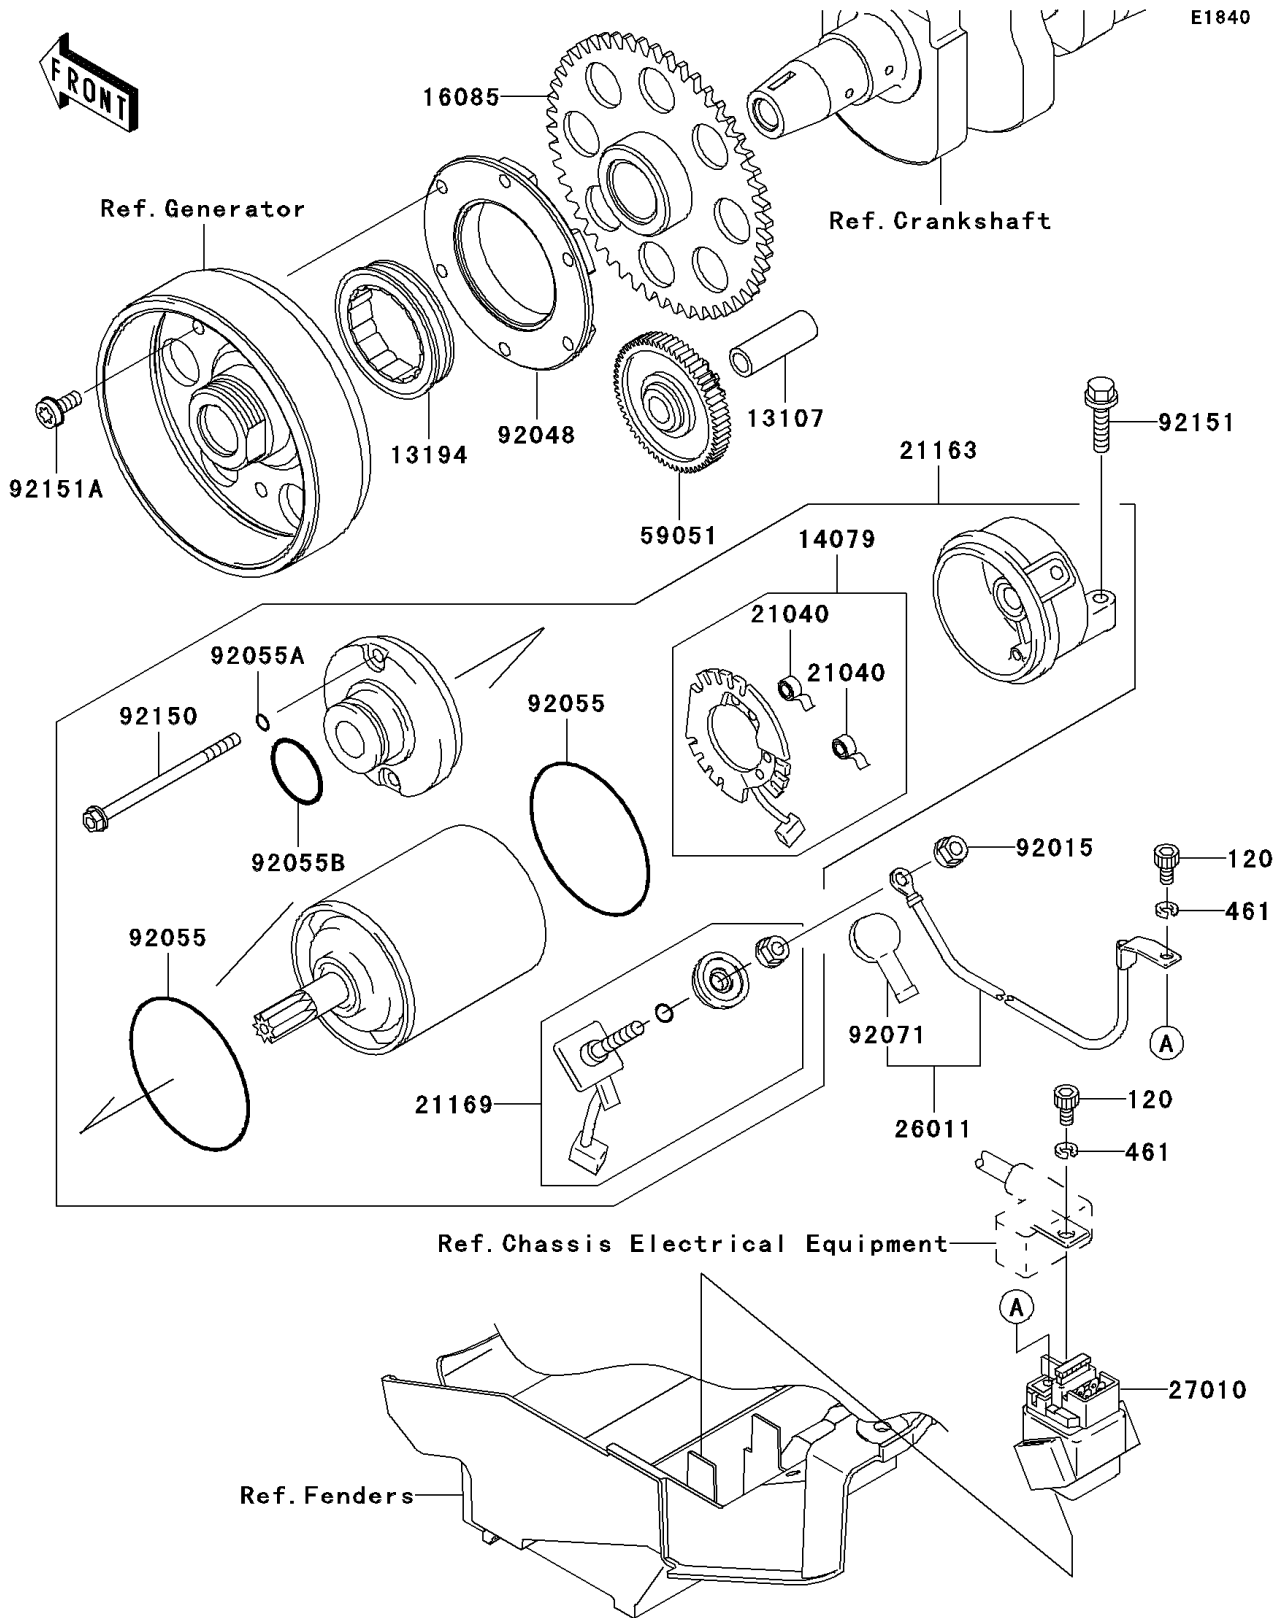

2002 Ninja® ZX™ -9R PARTS DIAGRAM

Starter Motor

2002 Ninja® ZX™ -9R PARTS LIST

Starter Motor

ITEM NAME	PART NUMBER	QUANTITY
BOLT-SOCKET (Ref # 120)	120S0510	2
WASHER-SPRING,5MM,BLACK (Ref # 461)	461K0500	2
SHAFT,IDLER GEAR (Ref # 13107)	13107-1377	1
CLUTCH-ONEWAY (Ref # 13194)	13194-1096	1
HOLDER-ASSY,CARBON BRUSH (Ref # 14079)	14079-1082	1
GEAR,CLUTCH ONEWAY (Ref # 16085)	16085-1303	1
SPRING-BRUSH (Ref # 21040)	21040-1051	2
STARTER-ELECTRIC (Ref # 21163)	21163-1288	1
TERMINAL,STARTER (Ref # 21169)	21169-1058	1
WIRE-LEAD,STARTER (Ref # 26011)	26011-1689	1
SWITCH (Ref # 27010)	27010-1380	1
GEAR-SPUR,IDLER (Ref # 59051)	59051-1343	1
NUT (Ref # 92015)	92015-1623	1
RACE,CLUTCH ONEWAY (Ref # 92048)	92048-1102	1
RING-O,62MM (Ref # 92055)	92055-1260	2
RING-O,4.5MM (Ref # 92055A)	92055-1261	2
RING-O,24.4MM (Ref # 92055B)	92055-1262	1
GROMMET,STARTER TERMINAL (Ref # 92071)	92071-1120	1
BOLT (Ref # 92150)	92150-1237	2
BOLT,6X25 (Ref # 92151)	92151-1130	2
BOLT,6X14 (Ref # 92151A)	92151-1335	6