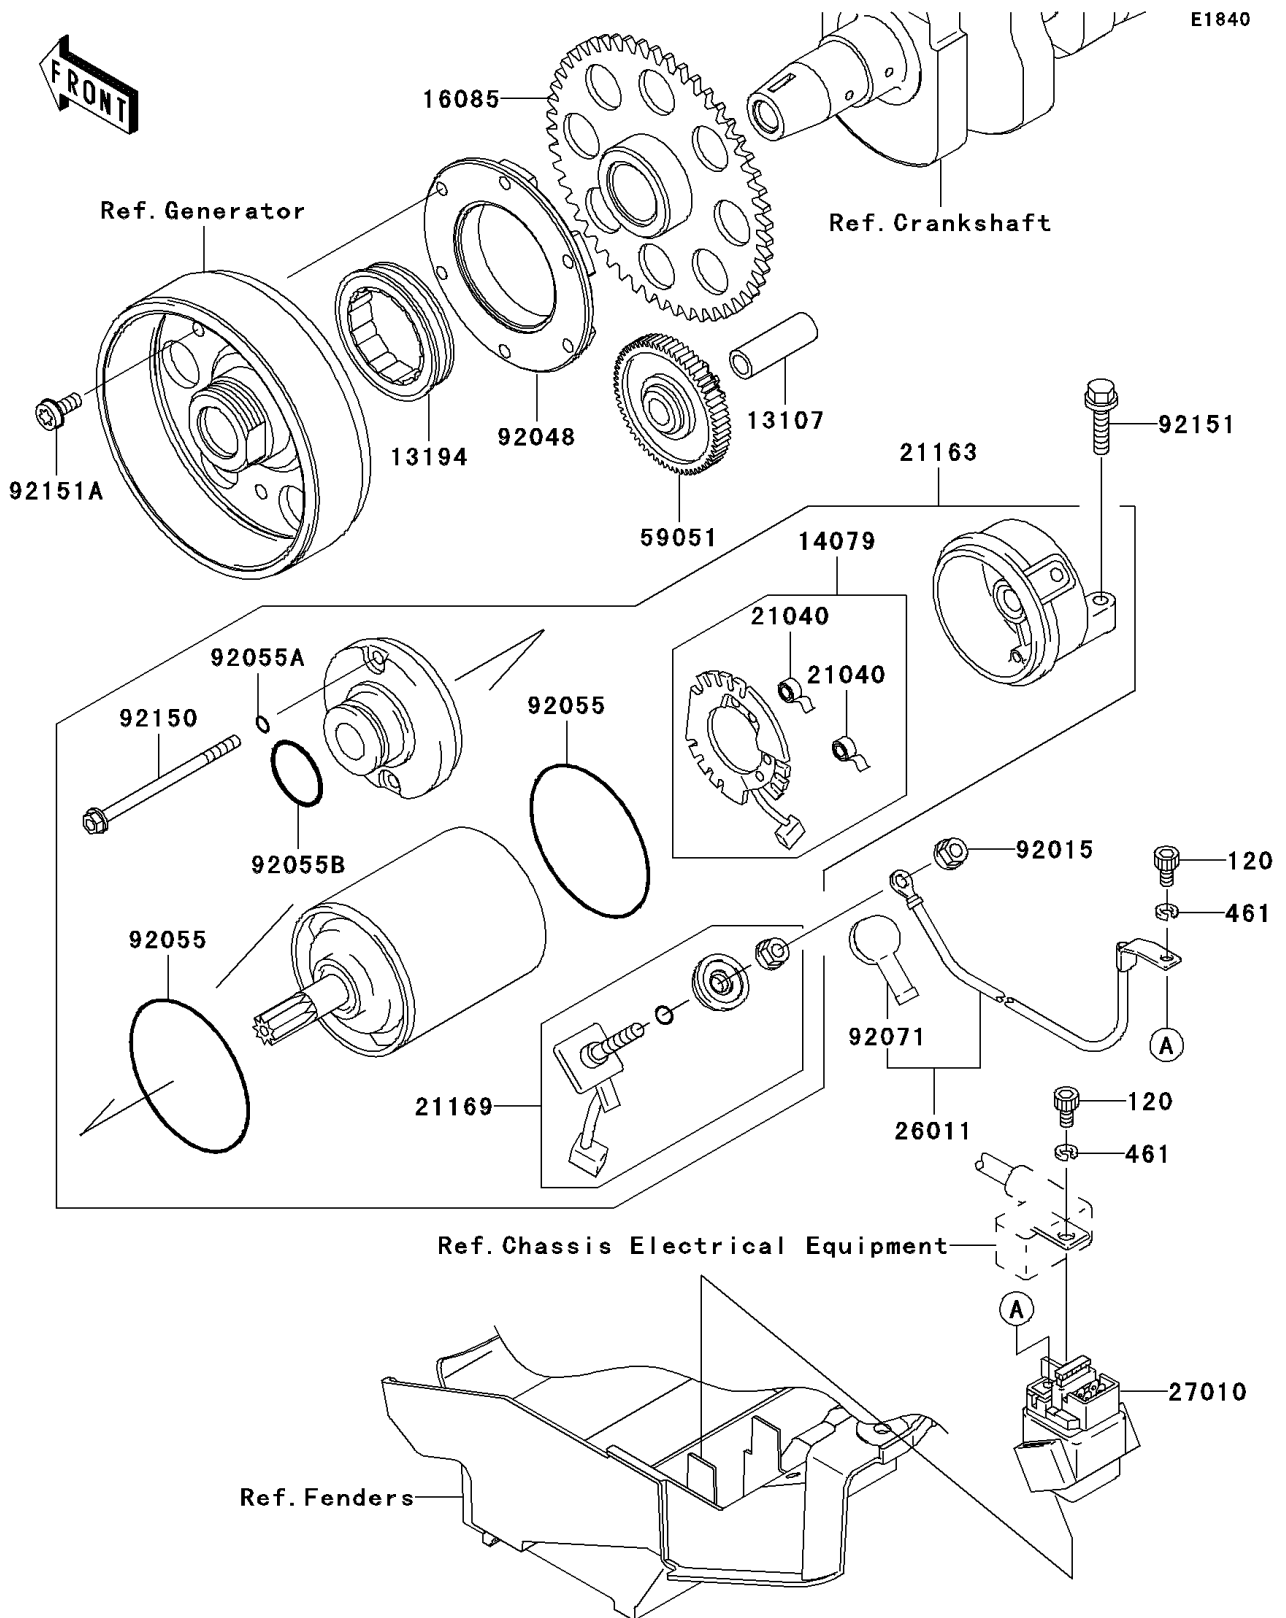

2003 Ninja® ZX™ -9R PARTS DIAGRAM

Starter Motor

2003 Ninja® ZX™ -9R PARTS LIST

Starter Motor

ITEM NAME	PART NUMBER	QUANTITY
BOLT-SOCKET (Ref # 120)	120S0510	2
WASHER-SPRING,5MM,BLACK (Ref # 461)	461K0500	2
SHAFT,IDLER GEAR (Ref # 13107)	13107-1377	1
CLUTCH-ONEWAY (Ref # 13194)	13194-1096	1
HOLDER-ASSY,CARBON BRUSH (Ref # 14079)	14079-1082	1
GEAR,CLUTCH ONEWAY (Ref # 16085)	16085-1303	1
SPRING-BRUSH (Ref # 21040)	21040-1051	2
STARTER-ELECTRIC (Ref # 21163)	21163-1288	1
TERMINAL,STARTER (Ref # 21169)	21169-1058	1
WIRE-LEAD,STARTER (Ref # 26011)	26011-1689	1
SWITCH (Ref # 27010)	27010-1380	1
GEAR-SPUR,IDLER (Ref # 59051)	59051-1343	1
NUT (Ref # 92015)	92015-1623	1
RACE,CLUTCH ONEWAY (Ref # 92048)	92048-1102	1
RING-O,62MM (Ref # 92055)	92055-1260	2
RING-O,4.5MM (Ref # 92055A)	92055-1261	2
RING-O,24.4MM (Ref # 92055B)	92055-1262	1
GROMMET,STARTER TERMINAL (Ref # 92071)	92071-1120	1
BOLT (Ref # 92150)	92150-1237	2
BOLT,6X25 (Ref # 92151)	92151-1130	2
BOLT,6X14 (Ref # 92151A)	92151-1335	6