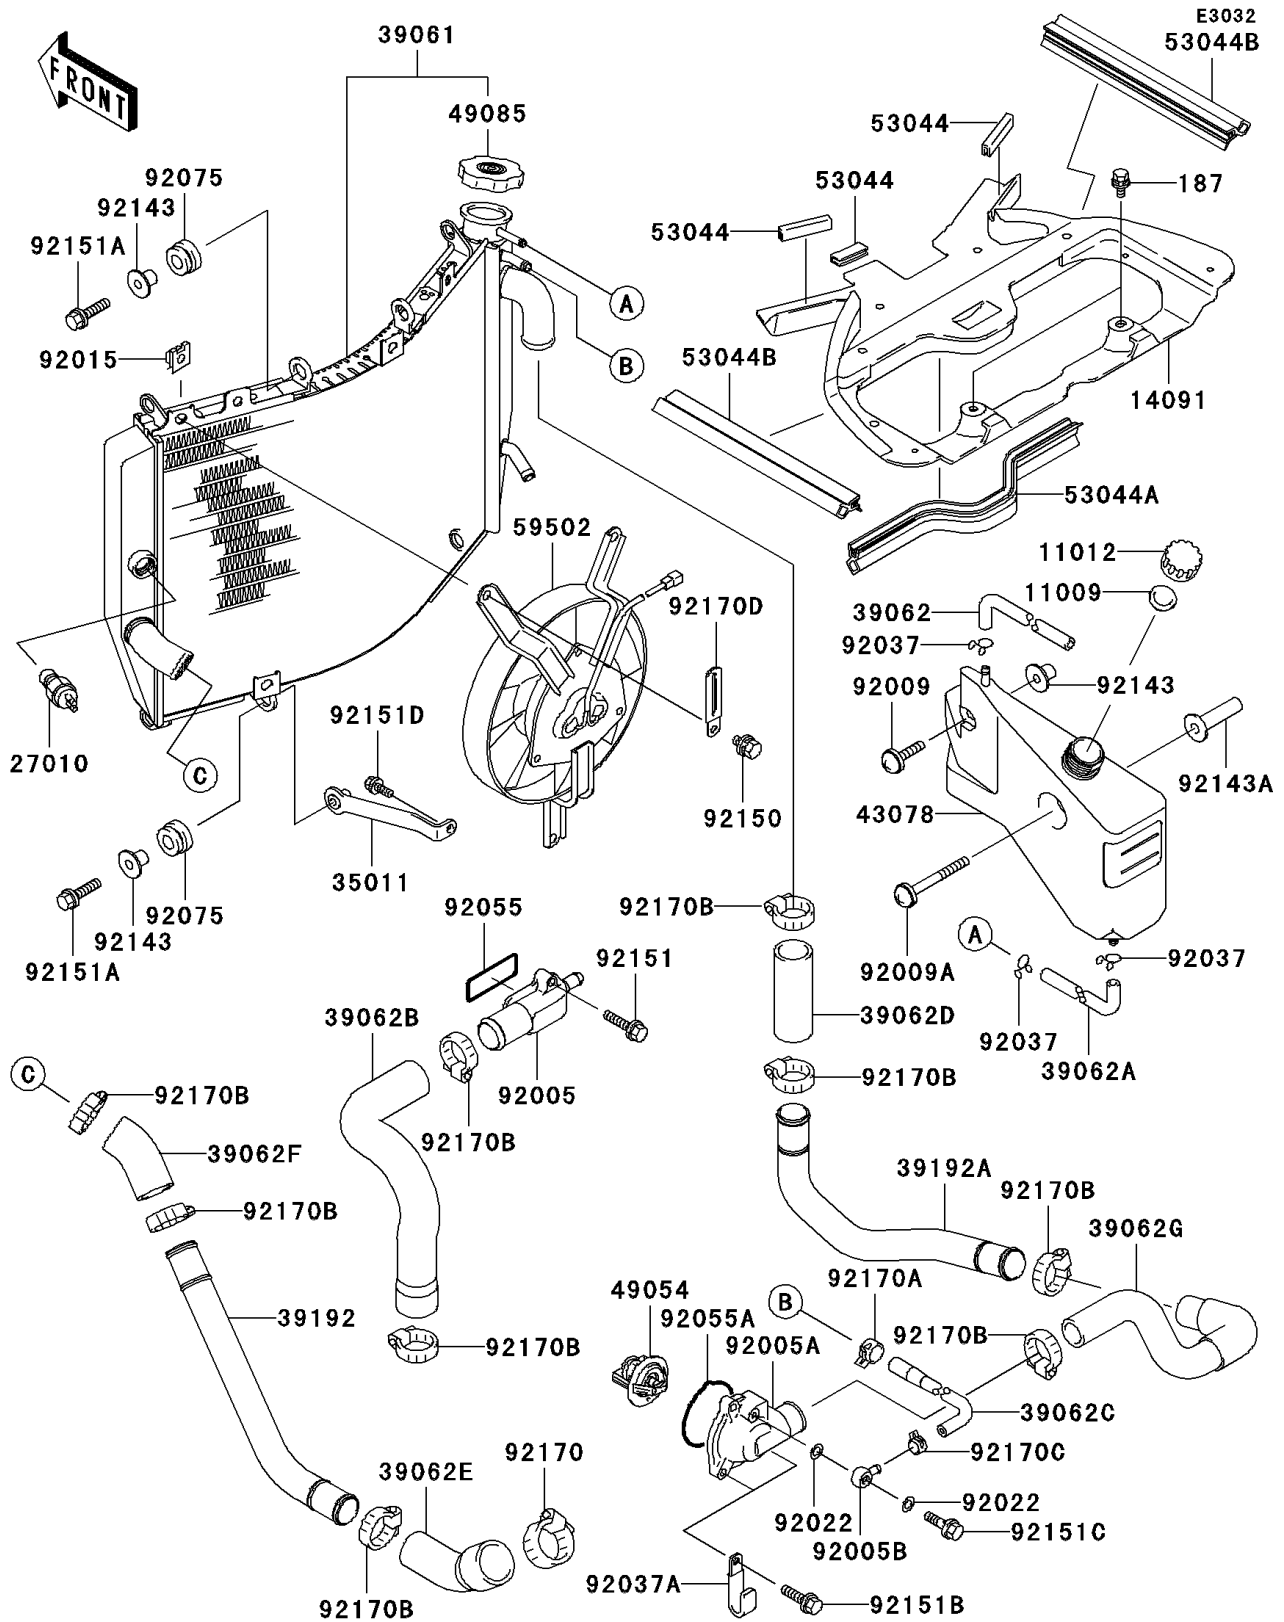

2003 Ninja® ZX™-9R PARTS DIAGRAM

Radiator