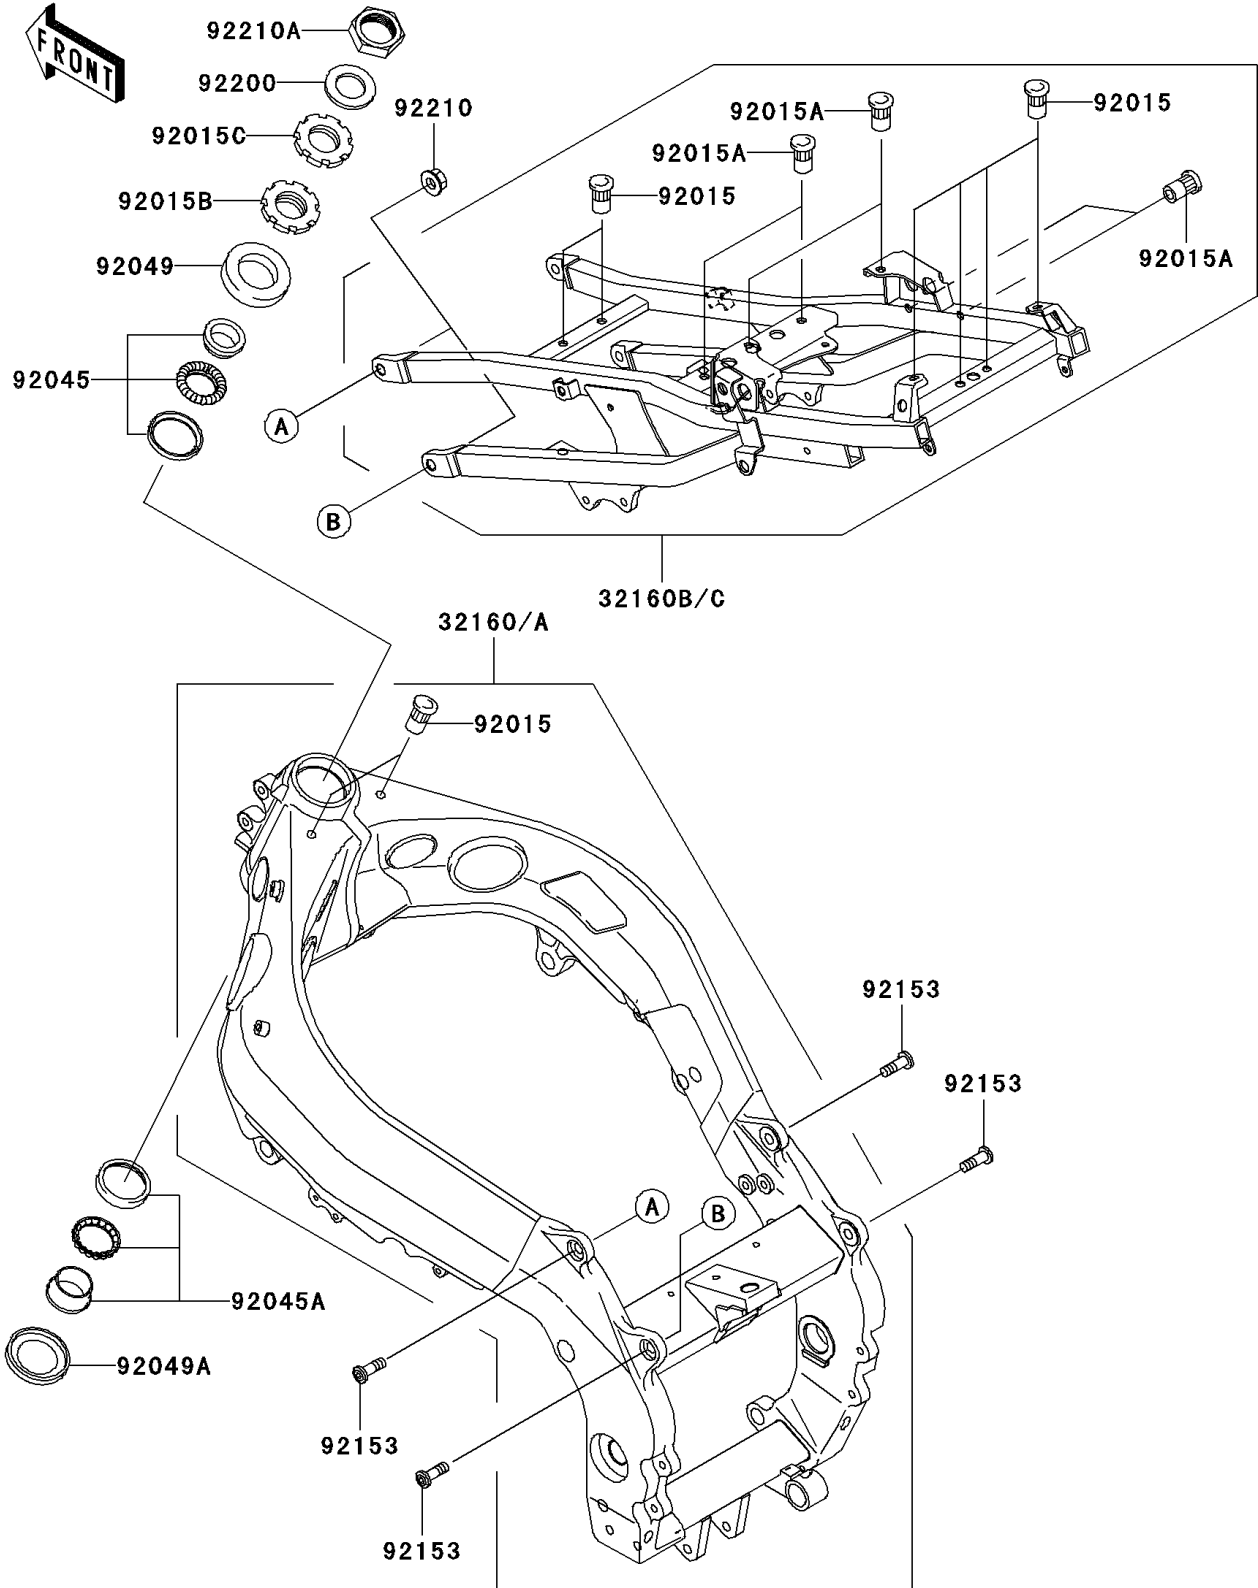

# 2003 Ninja® ZX™ -9R PARTS DIAGRAM

Frame

F2120

## 2003 Ninja® ZX™ -9R PARTS LIST

### Frame

ITEM NAME	PART NUMBER	QUANTITY
FRAME-COMP,AL,FR,P.SILVER (Ref # 32160A)	32160-1767-458	1
FRAME-COMP,AL,RR,P.SILVER (Ref # 32160C)	32160-1769-458	1
NUT,POP,6MM,L=15 (Ref # 92015)	92015-1791	8
NUT,POP,6MM,L=16.5 (Ref # 92015A)	92015-1792	6
NUT,25MM (Ref # 92015B)	92015-1803	1
NUT,25MM (Ref # 92015C)	92015-1810	1
BEARING-BALL,SAC2547-2 (Ref # 92045)	92045-1382	1
BEARING-BALL,SF07A17PX1V1 (Ref # 92045A)	92045-1384	1
SEAL-OIL,XMH33 70 6.4J-A (Ref # 92049)	92049-1313	1
SEAL-OIL,XMHE 43 55 4J (Ref # 92049A)	92049-1383	1
BOLT,SOCKET,10X35 (Ref # 92153)	92153-1164	4
WASHER,22.5X36X3.2 (Ref # 92200)	92200-1126	1
NUT,LOCK,FLANGED,10MM (Ref # 92210)	92210-1080	4
NUT,22MM (Ref # 92210A)	92210-1202	1