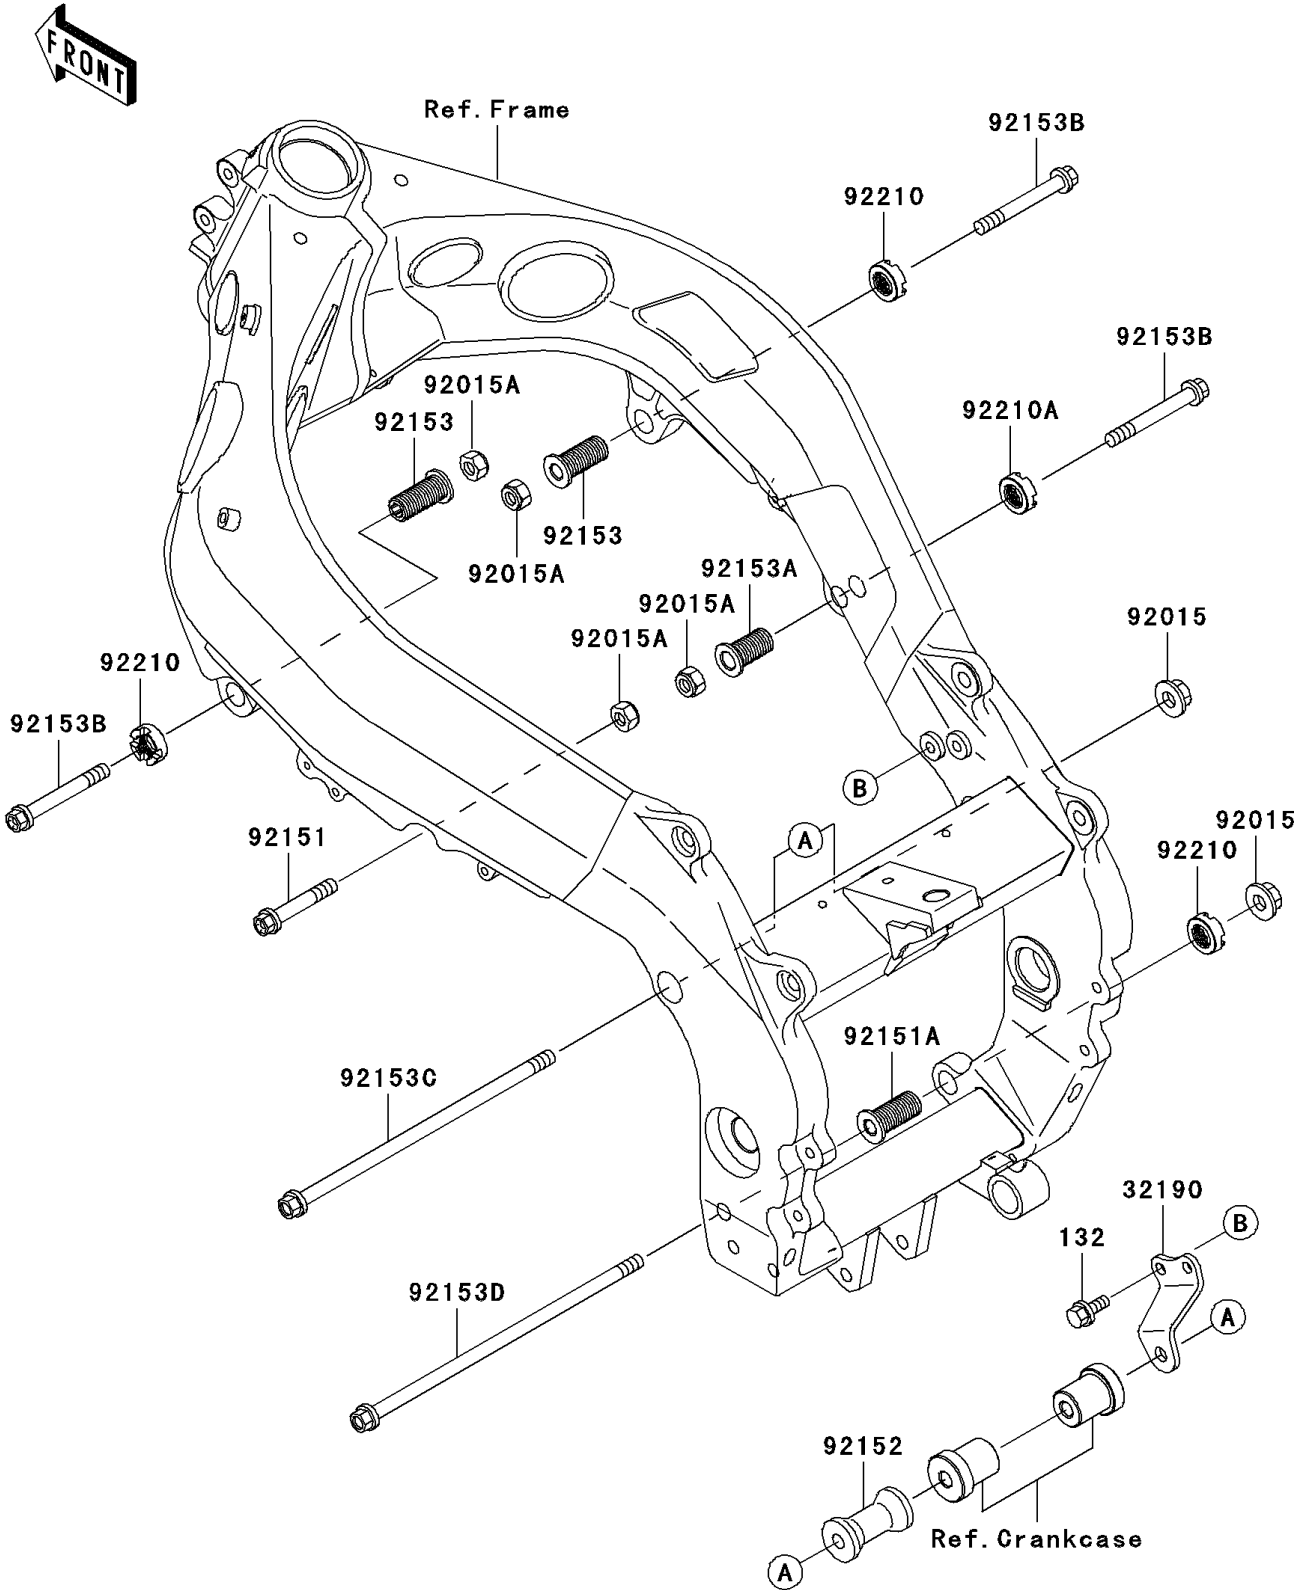

# 2002 Ninja<sup>®</sup> ZX<sup>™</sup>-9R PARTS DIAGRAM

Engine Mount

F2122

## 2002 Ninja® ZX™ -9R PARTS LIST

### Engine Mount

ITEM NAME	PART NUMBER	QUANTITY
BOLT-FLANGED-SMALL (Ref # 132)	132J0820	2
BRACKET-ENGINE,RR,UPP,RH (Ref # 32190)	32190-1105	1
NUT,FLANGED,10MM (Ref # 92015)	92015-1180	2
NUT,LOCK,10MM,BLACK (Ref # 92015A)	92015-1189	4
BOLT,FLANGED,10X57 (Ref # 92151)	92151-1607	1
BOLT,ENGINE MOUNT,18MM (Ref # 92151A)	92151-1609	1
COLLAR,ENGINE MOUNT,RR,UPP,LH (Ref # 92152)	92152-1099	1
BOLT,ENGINE MOUNT,18MM (Ref # 92153)	92153-1098	2
BOLT,ENGINE MOUNT,20MM (Ref # 92153A)	92153-1160	1
BOLT,FLANGED,10X80 (Ref # 92153B)	92153-1162	3
BOLT,FLANGED,10X252 (Ref # 92153C)	92153-1182	1
BOLT,FLANGED,10X267 (Ref # 92153D)	92153-1183	1
NUT,18MM (Ref # 92210)	92210-1203	3
NUT,20MM (Ref # 92210A)	92210-1365	1