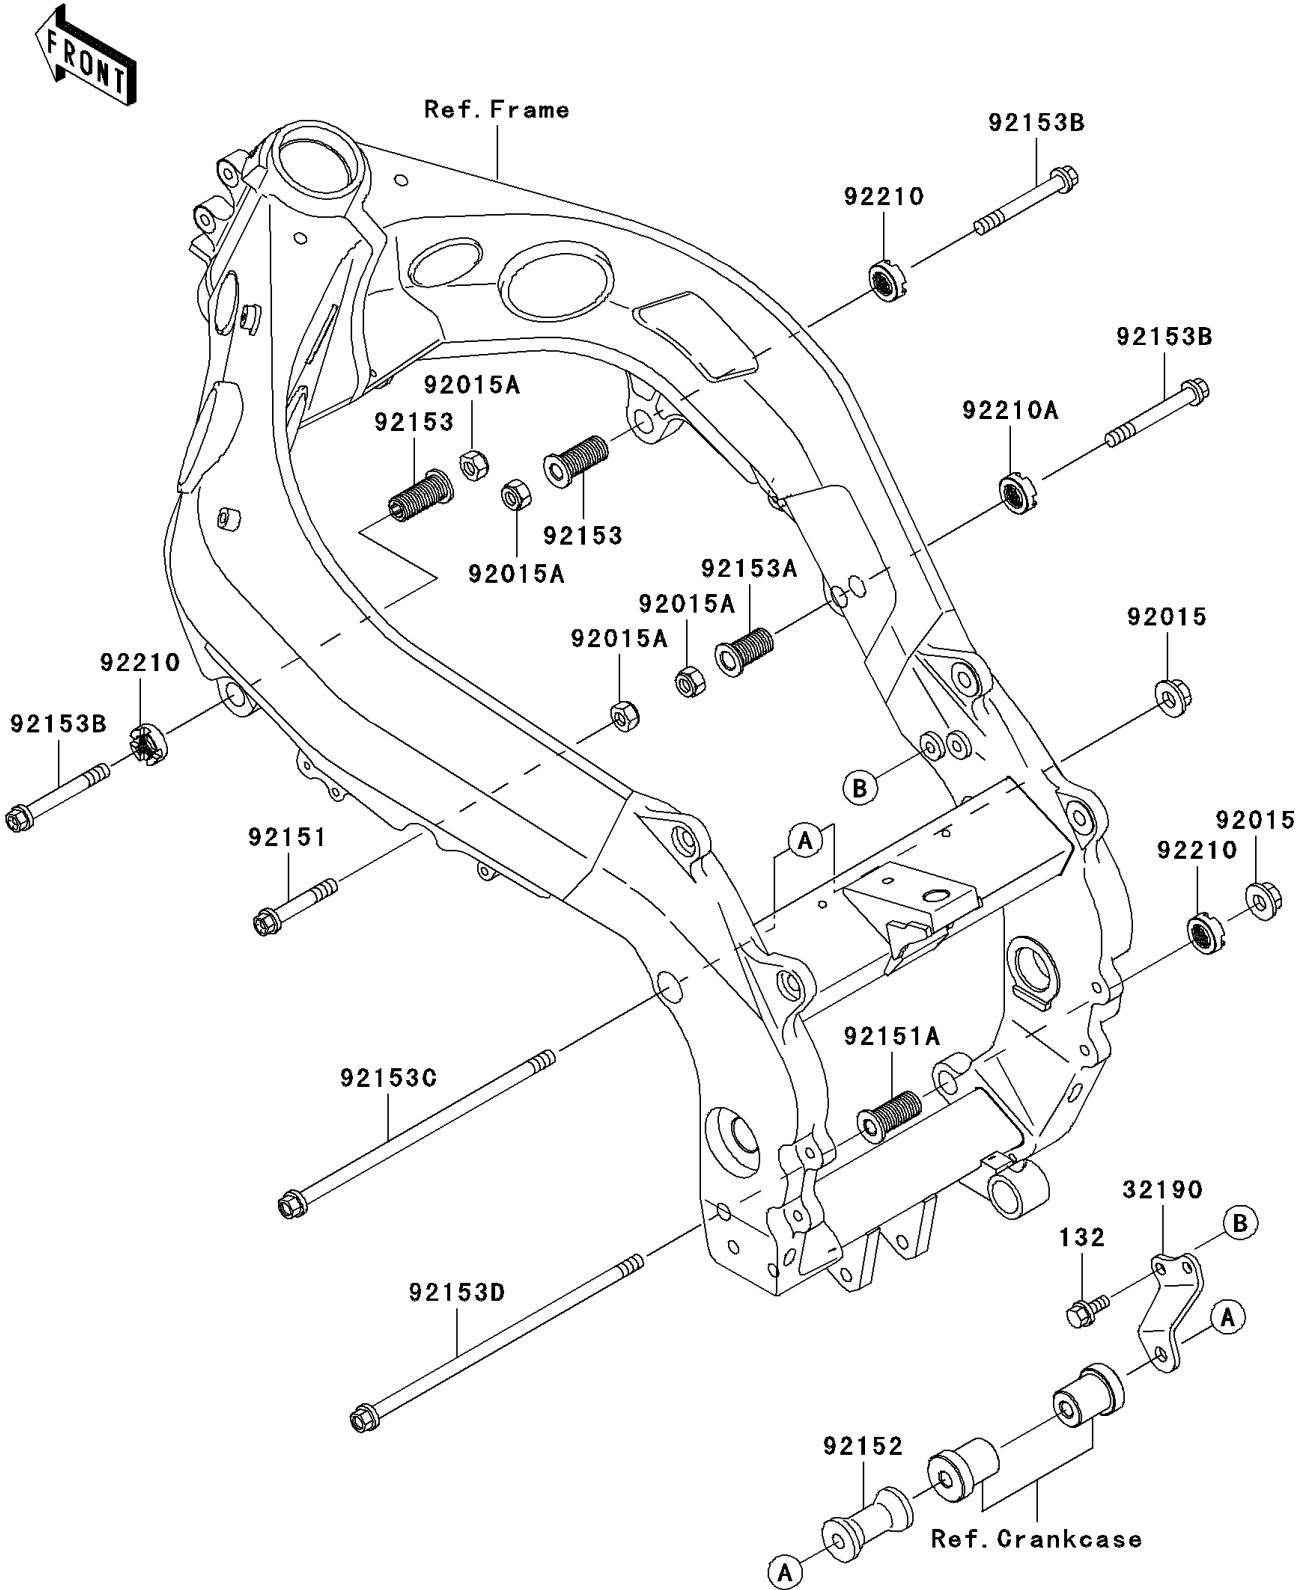

2003 Ninja® ZX™ -9R PARTS DIAGRAM

Engine Mount

F2122

2003 Ninja® ZX™ -9R PARTS LIST

Engine Mount

ITEM NAME	PART NUMBER	QUANTITY
BOLT-FLANGED-SMALL (Ref # 132)	132J0820	2
BRACKET-ENGINE,RR,UPP,RH (Ref # 32190)	32190-1105	1
NUT,FLANGED,10MM (Ref # 92015)	92015-1180	2
NUT,LOCK,10MM,BLACK (Ref # 92015A)	92015-1189	4
BOLT,FLANGED,10X57 (Ref # 92151)	92151-1607	1
BOLT,ENGINE MOUNT,18MM (Ref # 92151A)	92151-1609	1
COLLAR,ENGINE MOUNT,RR,UPP,LH (Ref # 92152)	92152-1099	1
BOLT,ENGINE MOUNT,18MM (Ref # 92153)	92153-1098	2
BOLT,ENGINE MOUNT,20MM (Ref # 92153A)	92153-1160	1
BOLT,FLANGED,10X80 (Ref # 92153B)	92153-1162	3
BOLT,FLANGED,10X252 (Ref # 92153C)	92153-1182	1
BOLT,FLANGED,10X267 (Ref # 92153D)	92153-1183	1
NUT,18MM (Ref # 92210)	92210-1203	3
NUT,20MM (Ref # 92210A)	92210-1365	1