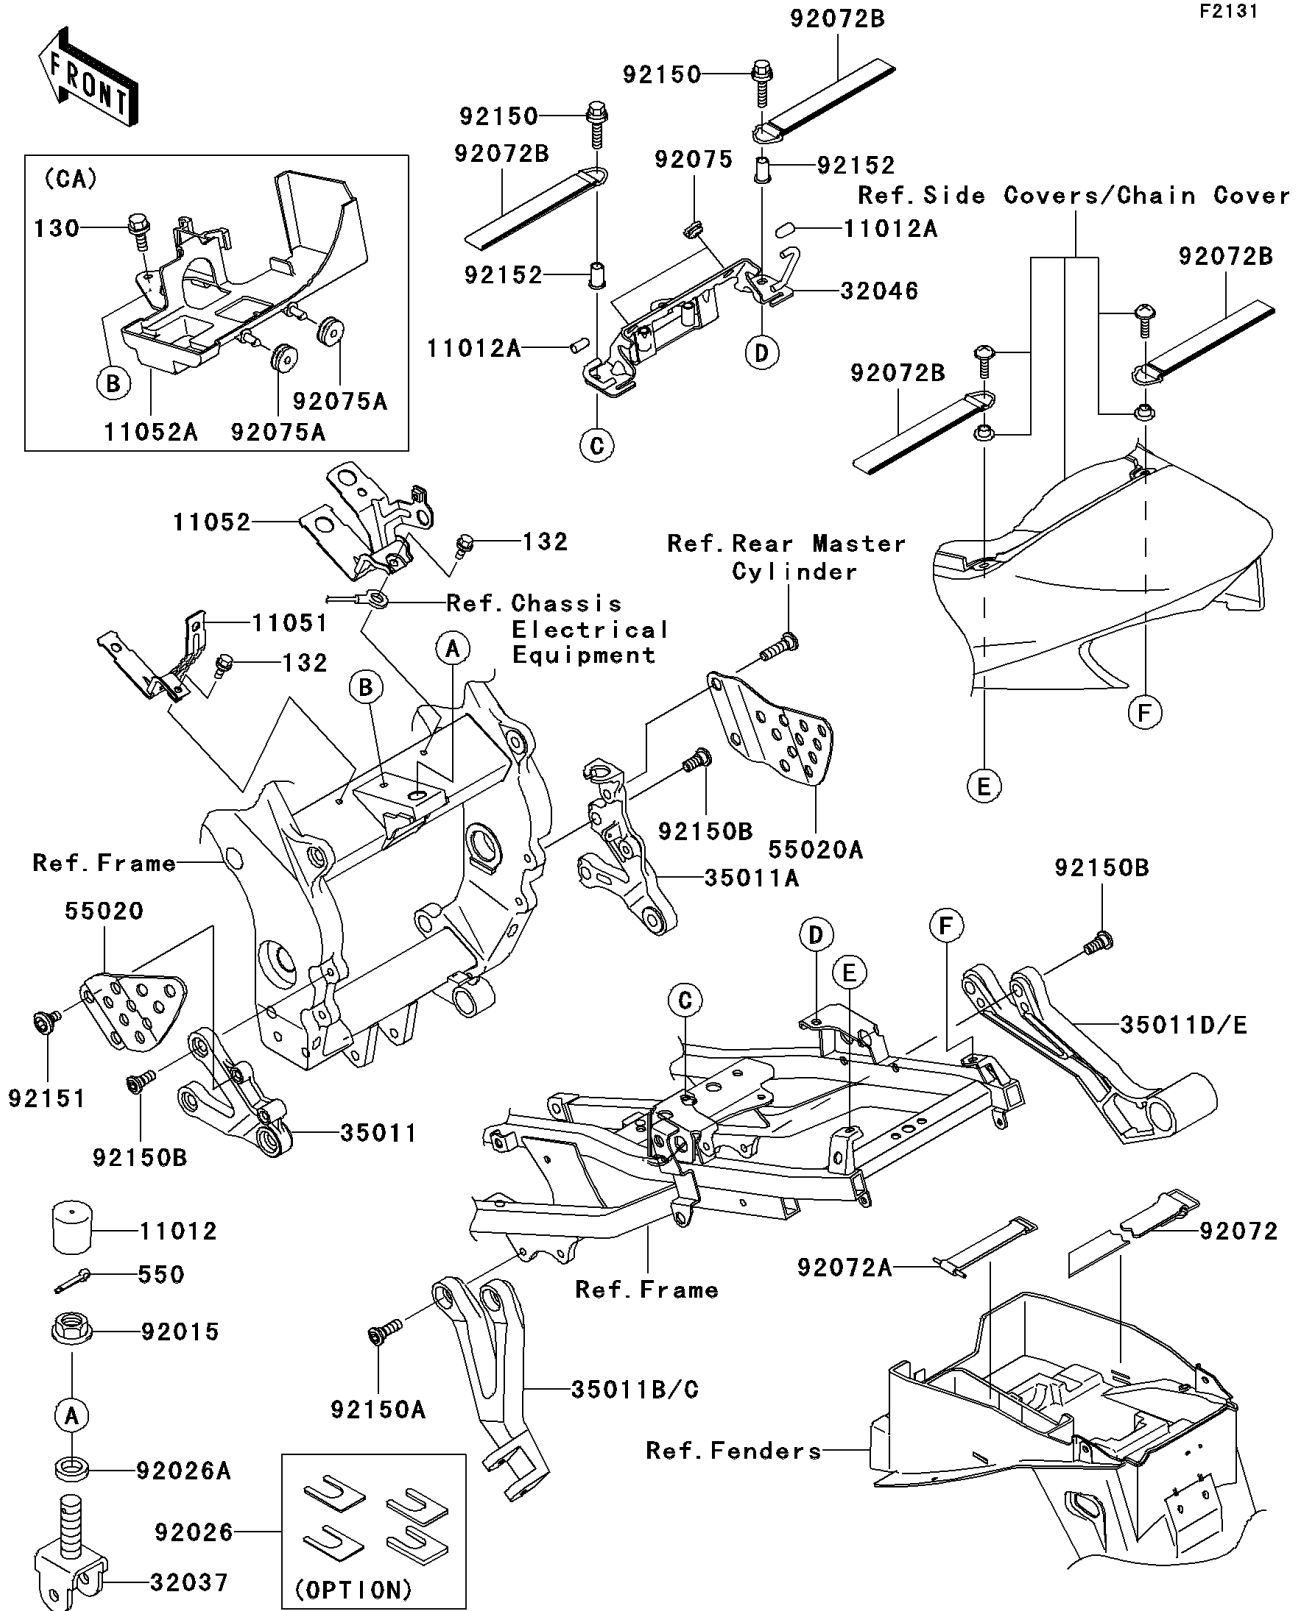

2002 Ninja® ZX™ -9R PARTS DIAGRAM

Frame Fittings

F2131

2002 Ninja® ZX™ -9R PARTS LIST

Frame Fittings

ITEM NAME	PART NUMBER	QUANTITY
BOLT-FLANGED-SMALL (Ref # 132)	132J0612	2
PIN-COTTER,4.0X25 (Ref # 550)	550D4025	1
CAP,RR STAY END (Ref # 11012)	11012-1290	1
CAP,BUNGEE CORD HOOK (Ref # 11012A)	11012-1589	2
BRACKET,FUEL FILTER (Ref # 11051)	11051-1497	1
BRACKET,FUEL PUMP (Ref # 11052)	11052-1842	1
BRACKET-SHOCKABSORBER (Ref # 32037)	32037-1822	1
BRACKET-SEAT,REAR SEAT (Ref # 32046)	32046-1507	1
STAY,FR STEP,LH (Ref # 35011)	35011-1874	1
STAY,FR STEP,RH (Ref # 35011A)	35011-1875	1
STAY,RR STEP,LH,SILVER (Ref # 35011B)	35011-1878-TX	1
STAY,RR STEP,RH,SILVER (Ref # 35011D)	35011-1879-TX	1
GUARD,FR STEP STAY,LH (Ref # 55020)	55020-1627	1
GUARD,FR STEP STAY,RH (Ref # 55020A)	55020-1628	1
NUT,FLANGED,16MM (Ref # 92015)	92015-1881	1
SPACER,SET (Ref # 92026)	92026-1586	1
SPACER,16.5X26X6 (Ref # 92026A)	92026-1594	1
BAND,L=470 (Ref # 92072)	92072-1331	1
BAND,TOOL (Ref # 92072A)	92072-1349	1
BAND,L=122 (Ref # 92072B)	92072-1363	4
DAMPER (Ref # 92075)	92075-1011	2
BOLT,FLANGED,6X30 (Ref # 92150)	92150-1486	2
BOLT,SOCKET,8X25 (Ref # 92150A)	92150-1837	2
BOLT,SOCKET,8X20 (Ref # 92150B)	92150-1839	6
BOLT,6MM (Ref # 92151)	92151-1334	2
COLLAR (Ref # 92152)	92152-1108	2
BOLT-FLANGED (Ref # 130)	130J0612	1
BRACKET,EVAPO (Ref # 11052A)	11052-1844	1
DAMPER (Ref # 92075A)	92075-1067	2