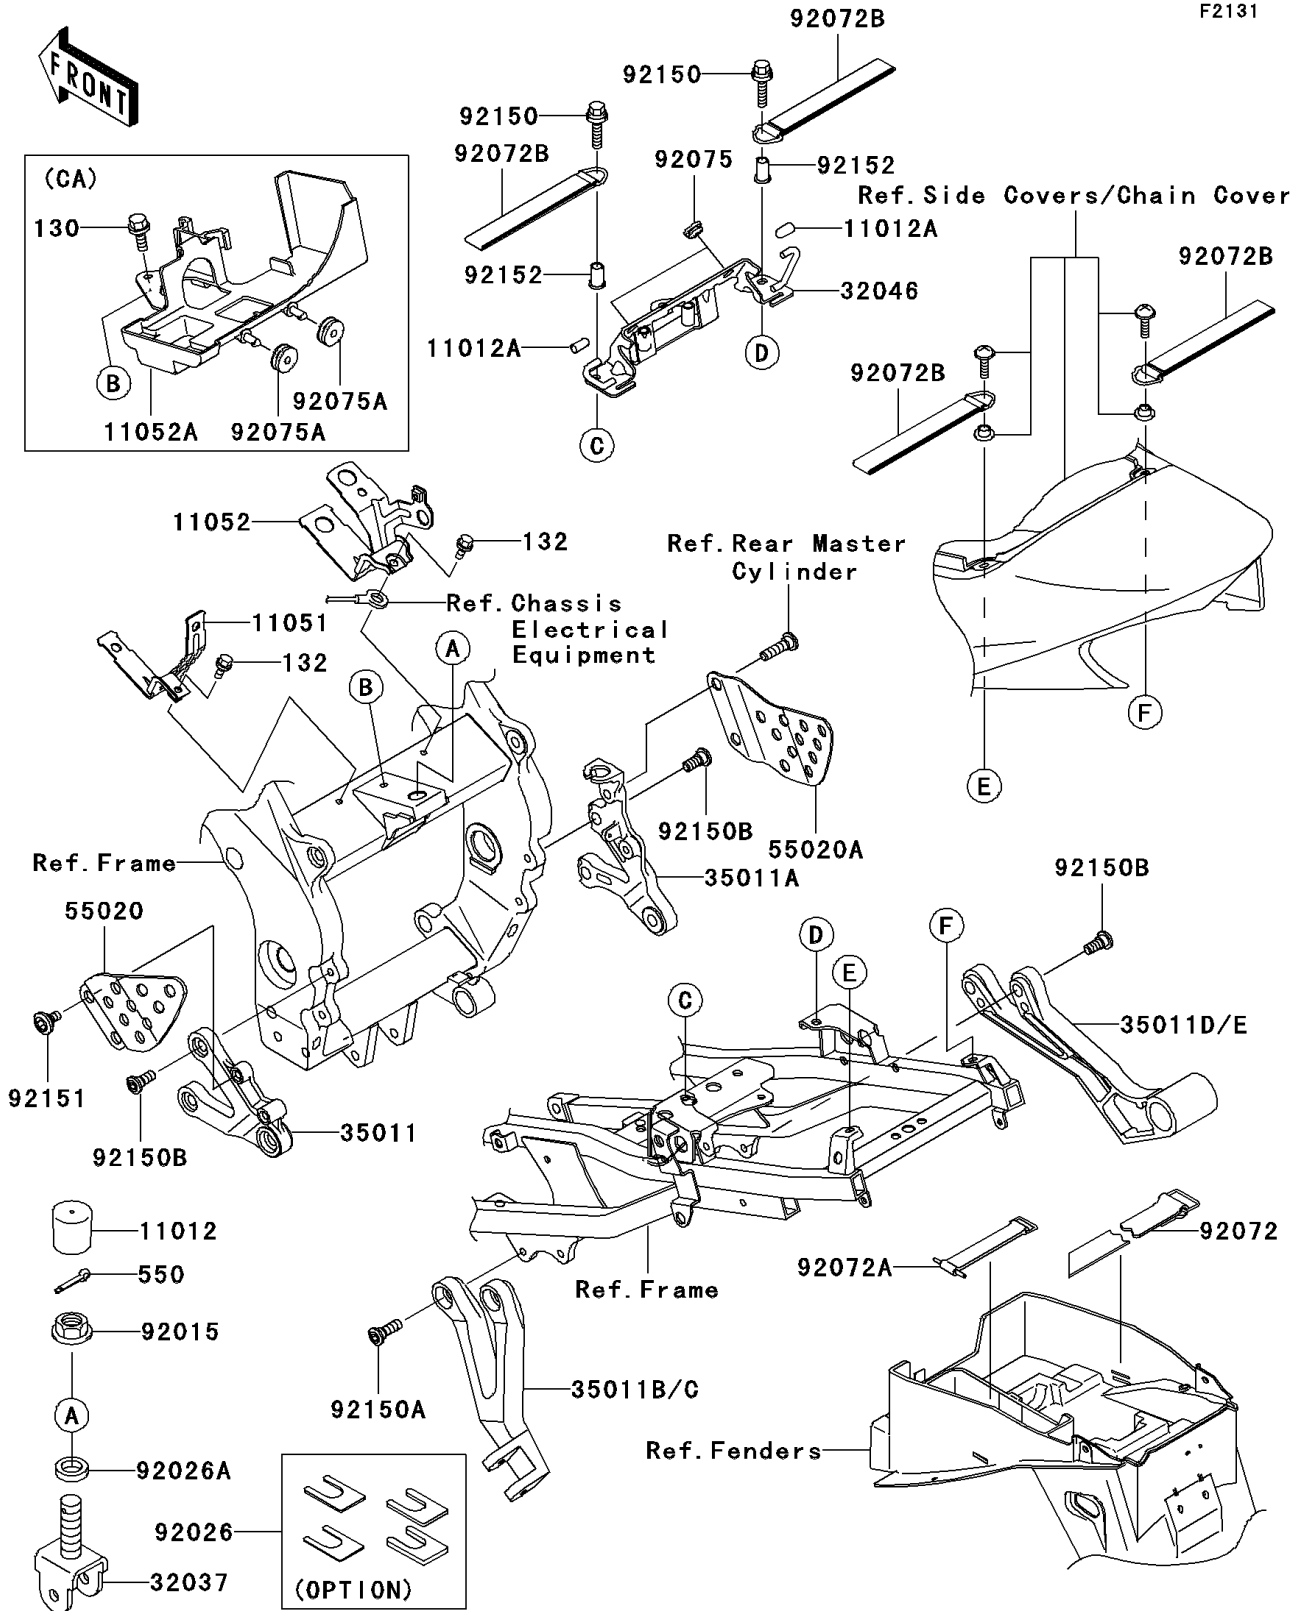

2003 Ninja® ZX™ -9R PARTS DIAGRAM

Frame Fittings

F2131

2003 Ninja® ZX™ -9R PARTS LIST

Frame Fittings

ITEM NAME	PART NUMBER	QUANTITY
BOLT-FLANGED-SMALL (Ref # 132)	132J0612	2
PIN-COTTER,4.0X25 (Ref # 550)	550D4025	1
CAP,RR STAY END (Ref # 11012)	11012-1290	1
CAP,BUNGEE CORD HOOK (Ref # 11012A)	11012-1589	2
BRACKET,FUEL FILTER (Ref # 11051)	11051-1497	1
BRACKET,FUEL PUMP (Ref # 11052)	11052-1842	1
BRACKET-SHOCKABSORBER (Ref # 32037)	32037-1822	1
BRACKET-SEAT,REAR SEAT (Ref # 32046)	32046-1507	1
STAY,FR STEP,LH (Ref # 35011)	35011-1874	1
STAY,FR STEP,RH (Ref # 35011A)	35011-1875	1
STAY,RR STEP,LH,P.SILVER (Ref # 35011C)	35011-1878-458	1
STAY,RR STEP,RH,P.SILVER (Ref # 35011E)	35011-1879-458	1
GUARD,FR STEP STAY,LH (Ref # 55020)	55020-1627	1
GUARD,FR STEP STAY,RH (Ref # 55020A)	55020-1628	1
NUT,FLANGED,16MM (Ref # 92015)	92015-1881	1
SPACER,SET (Ref # 92026)	92026-1586	1
SPACER,16.5X26X6 (Ref # 92026A)	92026-1594	1
BAND,L=470 (Ref # 92072)	92072-1331	1
BAND,TOOL (Ref # 92072A)	92072-1349	1
BAND,L=122 (Ref # 92072B)	92072-1363	4
DAMPER (Ref # 92075)	92075-1011	2
BOLT,FLANGED,6X30 (Ref # 92150)	92150-1486	2
BOLT,SOCKET,8X25 (Ref # 92150A)	92150-1837	2
BOLT,SOCKET,8X20 (Ref # 92150B)	92150-1839	6
BOLT,6MM (Ref # 92151)	92151-1334	2
COLLAR (Ref # 92152)	92152-1108	2
BOLT-FLANGED (Ref # 130)	130J0612	1
BRACKET,EVAPO (Ref # 11052A)	11052-1844	1
DAMPER (Ref # 92075A)	92075-1067	2