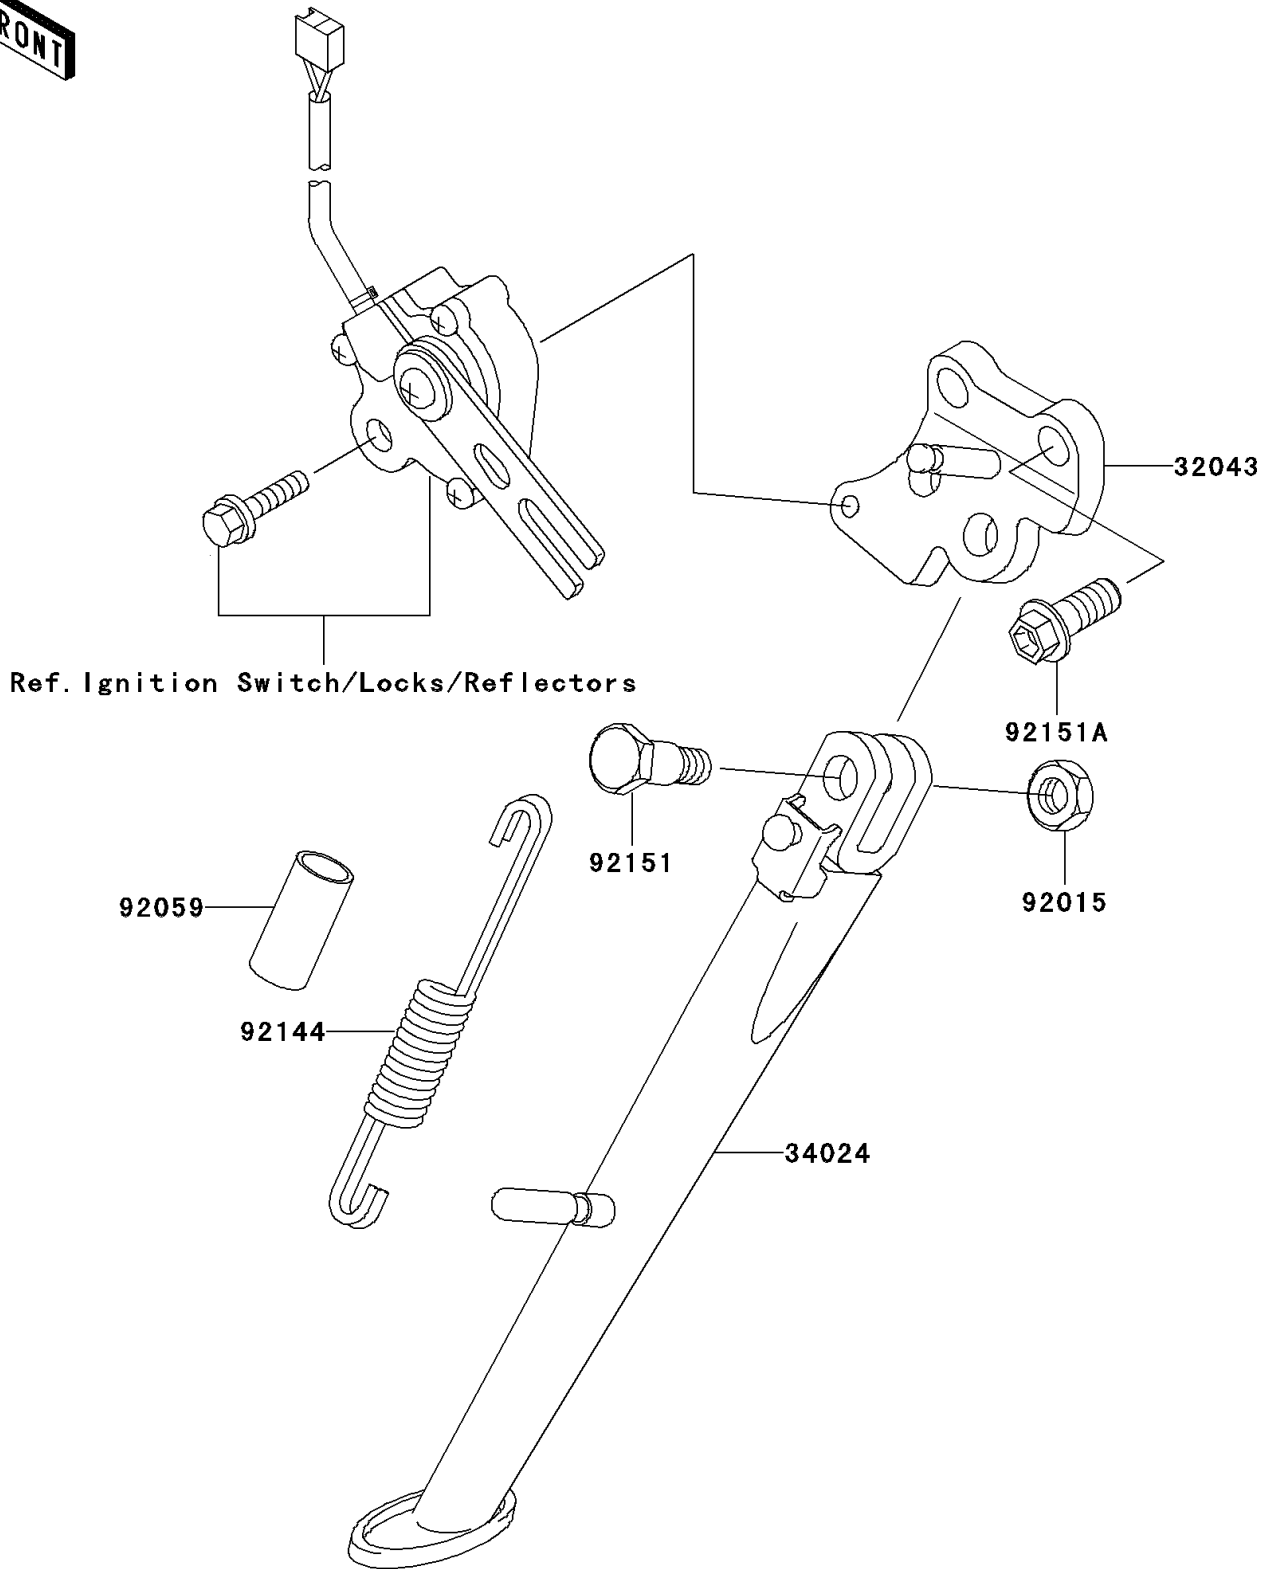

2003 Ninja® ZX™ -9R PARTS DIAGRAM

Stand(s)

F2190

2003 Ninja® ZX™ -9R PARTS LIST

Stand(s)

ITEM NAME	PART NUMBER	QUANTITY
BRACKET-STAND,SIDE,BLACK (Ref # 32043)	32043-1435-10	1
STAND-SIDE (Ref # 34024)	34024-1399	1
NUT,LOCK,10MM,BLACK (Ref # 92015)	92015-1188	1
TUBE,14X17X50 (Ref # 92059)	92059-1961	1
SPRING,SIDE STAND (Ref # 92144)	92144-1818	1
BOLT,SIDE STAND (Ref # 92151)	92151-1797	1
BOLT,FLANGED,10X25 (Ref # 92151A)	92151-1802	2