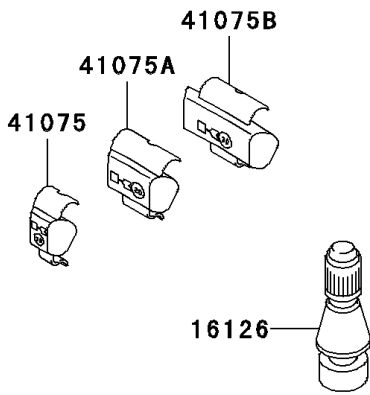

2002 Ninja® ZX™ -9R PARTS DIAGRAM

Tires

F2210

2002 Ninja® ZX™ -9R PARTS LIST

Tires

ITEM NAME	PART NUMBER	QUANTITY
VALVE,TIRE (Ref # 16126)	16126-1140	2
TIRE,FR,120/70ZR17(58W),BT012F (Ref # 41009)	41009-1400	1
TIRE,RR,190/50ZR17(73W),BT012R (Ref # 41009A)	41009-1401	1
BALANCER-WHEEL,10G,SILVER (Ref # 41075)	41075-1014	AR
BALANCER-WHEEL,20G,SILVER (Ref # 41075A)	41075-1015	AR
BALANCER-WHEEL,30G,SILVER (Ref # 41075B)	41075-1016	AR