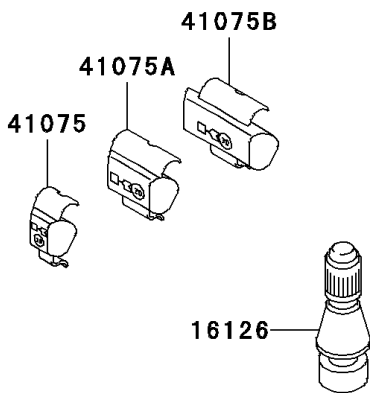

2002 Ninja® ZX™ -9R PARTS DIAGRAM

Tires

F2210

2002 Ninja® ZX™ -9R PARTS LIST

Tires

ITEM NAME	PART NUMBER	QUANTITY
VALVE,TIRE (Ref # 16126)	16126-1140	2
TIRE,FR,120/70ZR17(58W),BT012F (Ref # 41009)	41009-1400	1
TIRE,RR,190/50ZR17(73W),BT012R (Ref # 41009A)	41009-1401	1
BALANCER-WHEEL,10G,SILVER (Ref # 41075)	41075-1014	AR
BALANCER-WHEEL,20G,SILVER (Ref # 41075A)	41075-1015	AR
BALANCER-WHEEL,30G,SILVER (Ref # 41075B)	41075-1016	AR