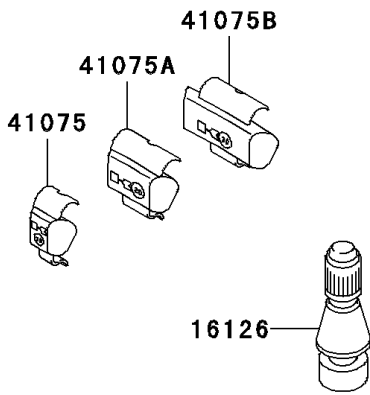

2003 Ninja® ZX™ -9R PARTS DIAGRAM

Tires

F2210

2003 Ninja® ZX™ -9R PARTS LIST

Tires

ITEM NAME	PART NUMBER	QUANTITY
VALVE,TIRE (Ref # 16126)	16126-1140	2
TIRE,FR,120/70ZR17(58W),BT012F (Ref # 41009)	41009-1400	1
TIRE,RR,190/50ZR17(73W),BT012R (Ref # 41009A)	41009-1401	1
BALANCER-WHEEL,10G,SILVER (Ref # 41075)	41075-1014	AR
BALANCER-WHEEL,20G,SILVER (Ref # 41075A)	41075-1015	AR
BALANCER-WHEEL,30G,SILVER (Ref # 41075B)	41075-1016	AR