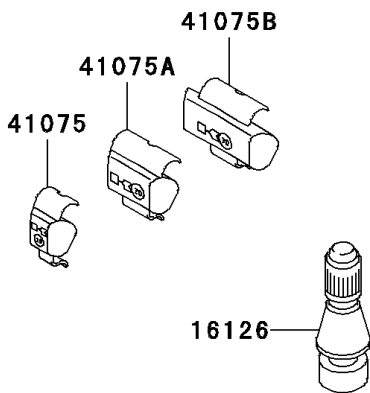

2003 Ninja® ZX™ -9R PARTS DIAGRAM

Tires

F2210

2003 Ninja® ZX™ -9R PARTS LIST

Tires

ITEM NAME	PART NUMBER	QUANTITY
VALVE,TIRE (Ref # 16126)	16126-1140	2
TIRE,FR,120/70ZR17(58W),BT012F (Ref # 41009)	41009-1400	1
TIRE,RR,190/50ZR17(73W),BT012R (Ref # 41009A)	41009-1401	1
BALANCER-WHEEL,10G,SILVER (Ref # 41075)	41075-1014	AR
BALANCER-WHEEL,20G,SILVER (Ref # 41075A)	41075-1015	AR
BALANCER-WHEEL,30G,SILVER (Ref # 41075B)	41075-1016	AR