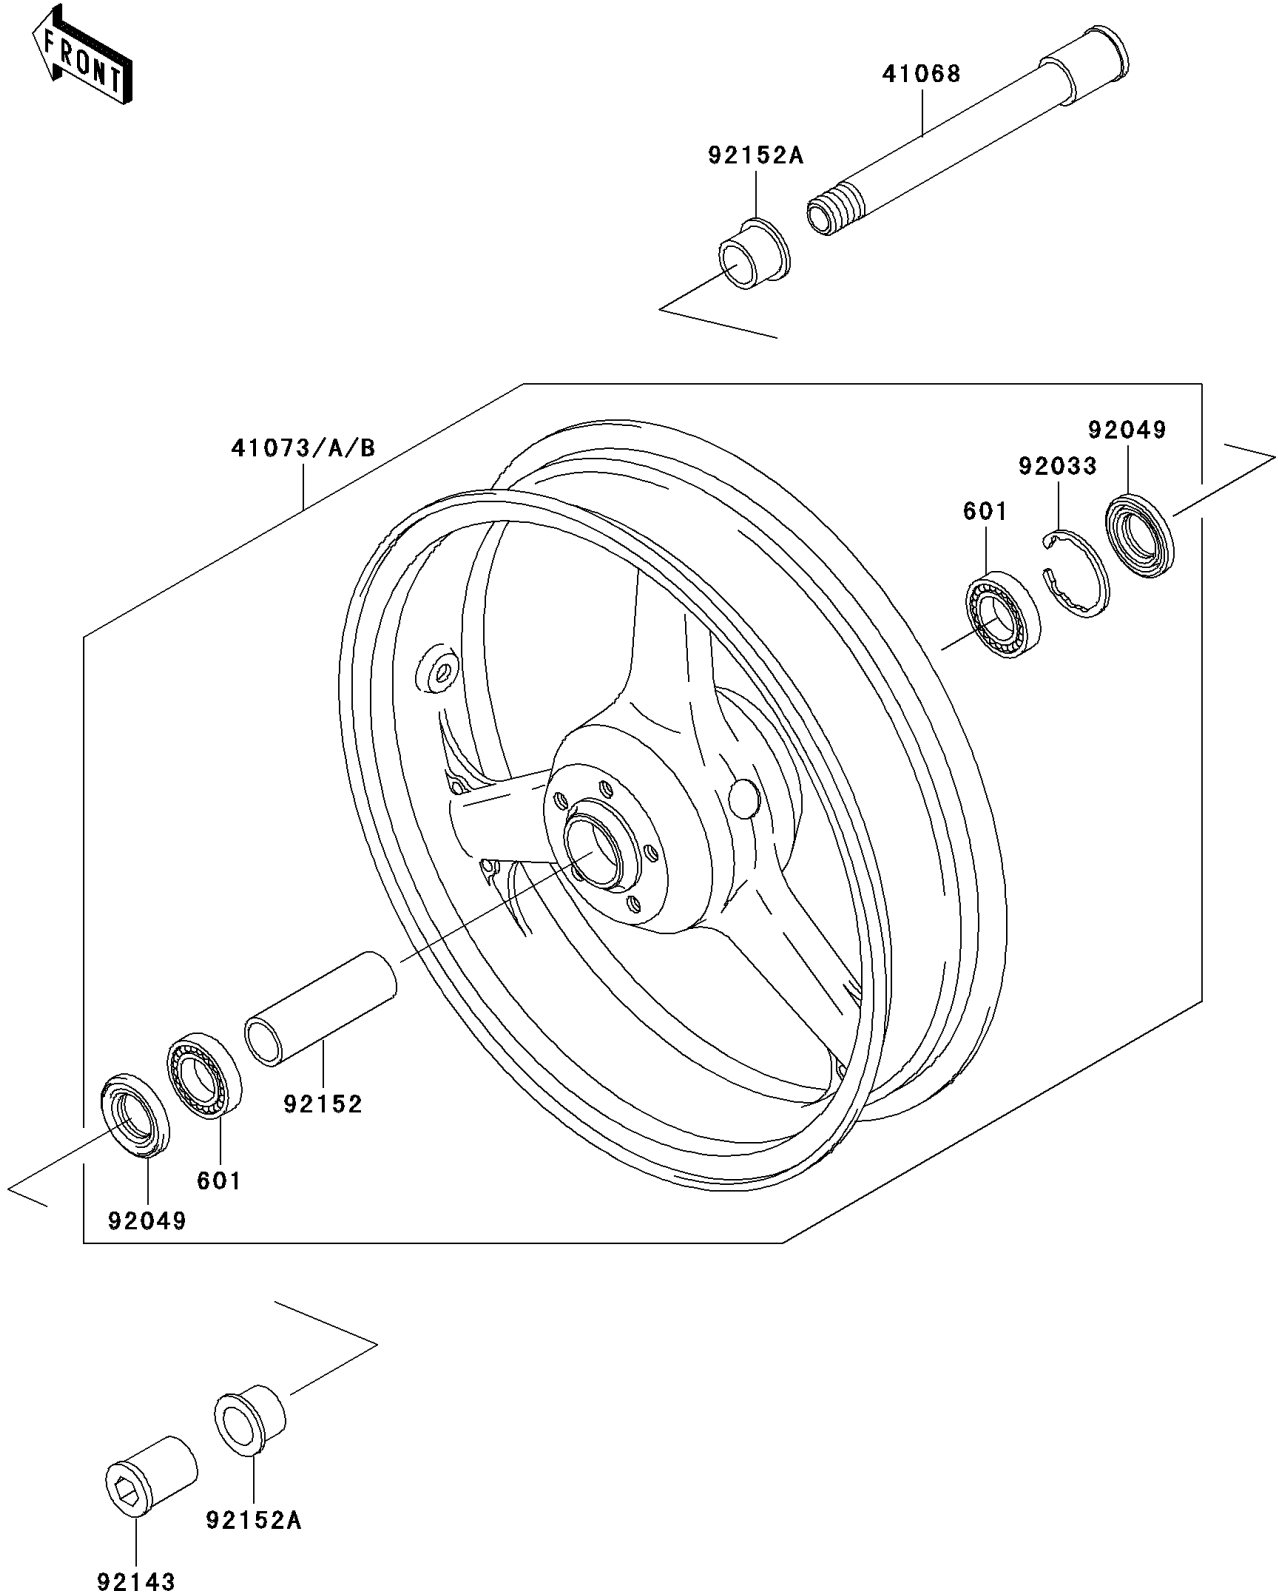

2002 Ninja® ZX™ -9R PARTS DIAGRAM

Front Wheel

F2230

2002 Ninja® ZX™ -9R PARTS LIST

Front Wheel

ITEM NAME	PART NUMBER	QUANTITY
BEARING-BALL,#6005UU (Ref # 601)	601B6005UU	2
AXLE,FR (Ref # 41068)	41068-1426	1
WHEEL-ASSY,FR,L.GREEN (Ref # 41073)	41073-1633-CJ	1
WHEEL-ASSY,FR,C.GRAY (Ref # 41073A)	41073-1633-DH	1
RING-SNAP,47MM (Ref # 92033)	92033-1042	1
SEAL-OIL,BJN 32 47 5 (Ref # 92049)	92049-1377	2
COLLAR,FR AXLE,LH,L=44.5 (Ref # 92143)	92143-1478	1
COLLAR,FR HUB,L=98 (Ref # 92152)	92152-1079	1
COLLAR,FR AXLE,L=21.5 (Ref # 92152A)	92152-1251	2
WHEEL-ASSY,FR,BLUE (Ref # 41073B)	41073-1633-5G	1