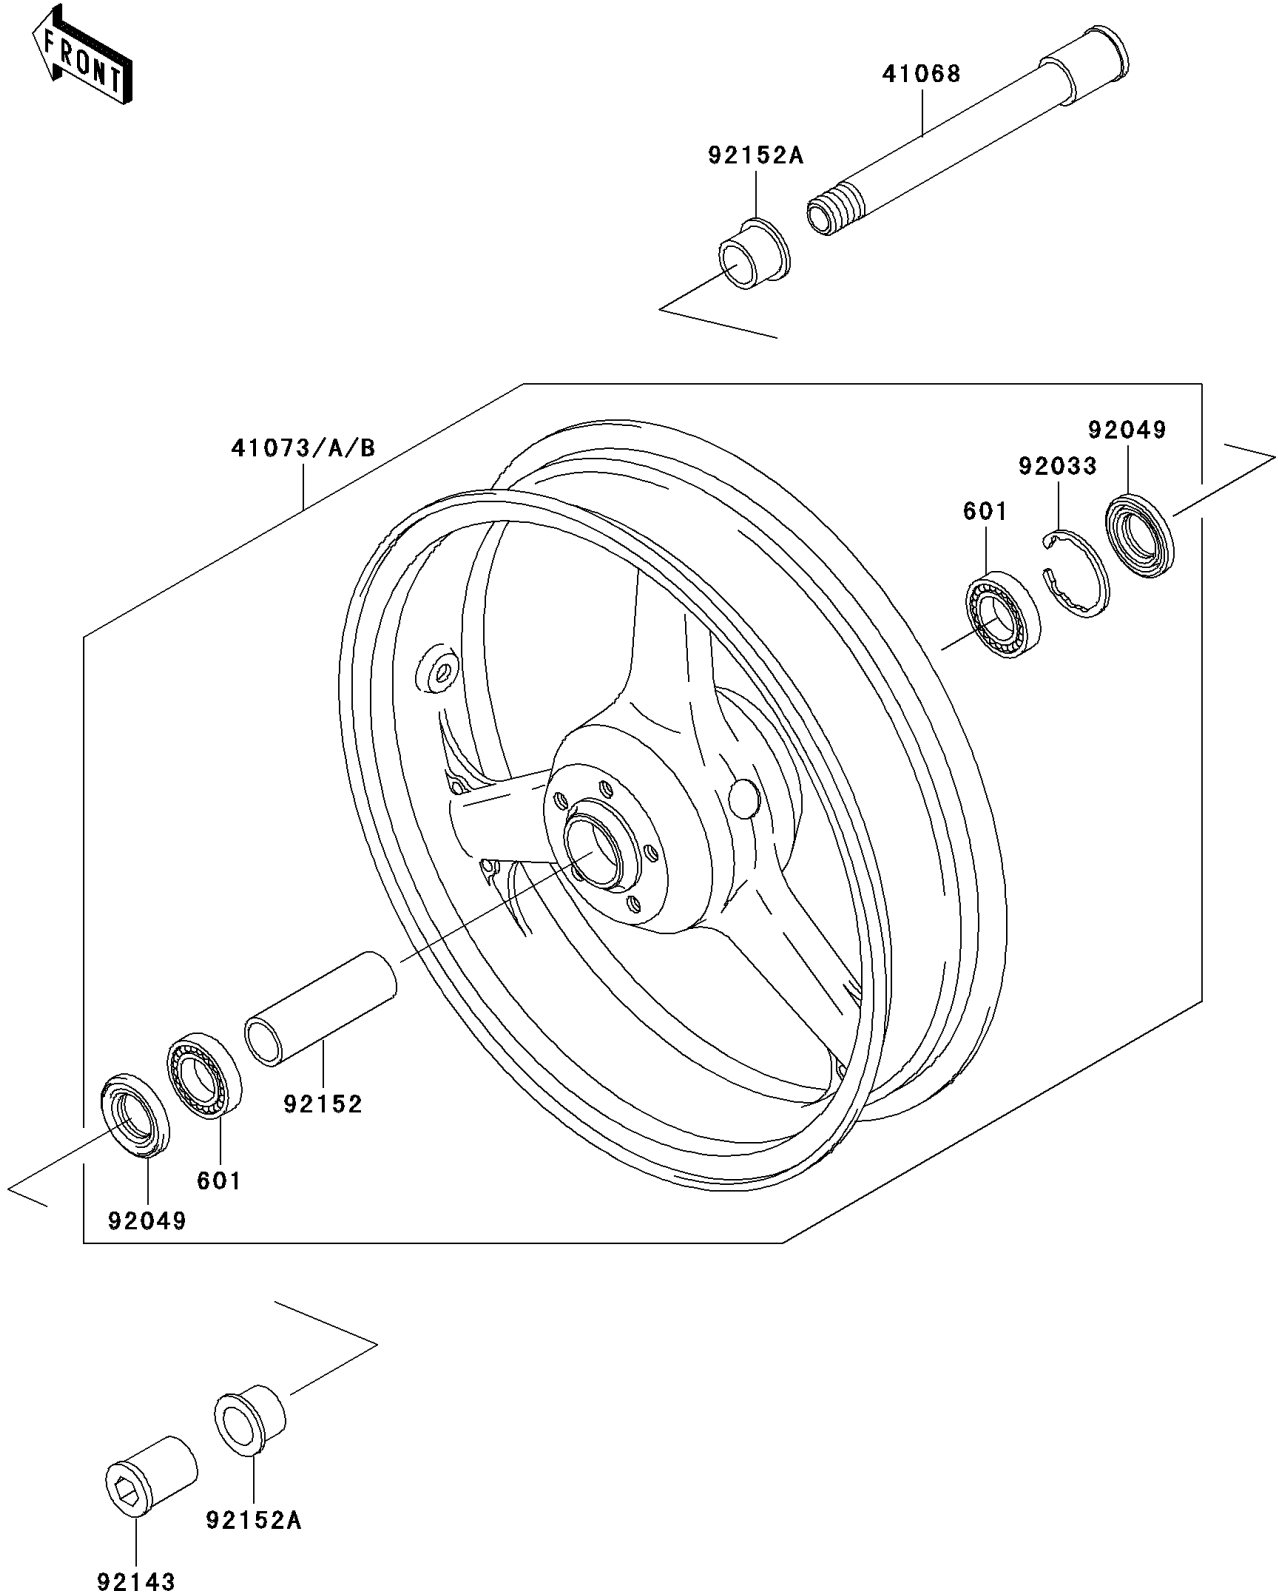

2003 Ninja® ZX™ -9R PARTS DIAGRAM

Front Wheel

F2230

2003 Ninja® ZX™ -9R PARTS LIST

Front Wheel

ITEM NAME	PART NUMBER	QUANTITY
BEARING-BALL,#6005UU (Ref # 601)	601B6005UU	2
AXLE,FR (Ref # 41068)	41068-1426	1
WHEEL-ASSY,FR,C.GRAY (Ref # 41073A)	41073-1633-DH	1
RING-SNAP,47MM (Ref # 92033)	92033-1042	1
SEAL-OIL,BJN 32 47 5 (Ref # 92049)	92049-1377	2
COLLAR,FR AXLE,LH,L=44.5 (Ref # 92143)	92143-1478	1
COLLAR,FR HUB,L=98 (Ref # 92152)	92152-1079	1
COLLAR,FR AXLE,L=21.5 (Ref # 92152A)	92152-1251	2