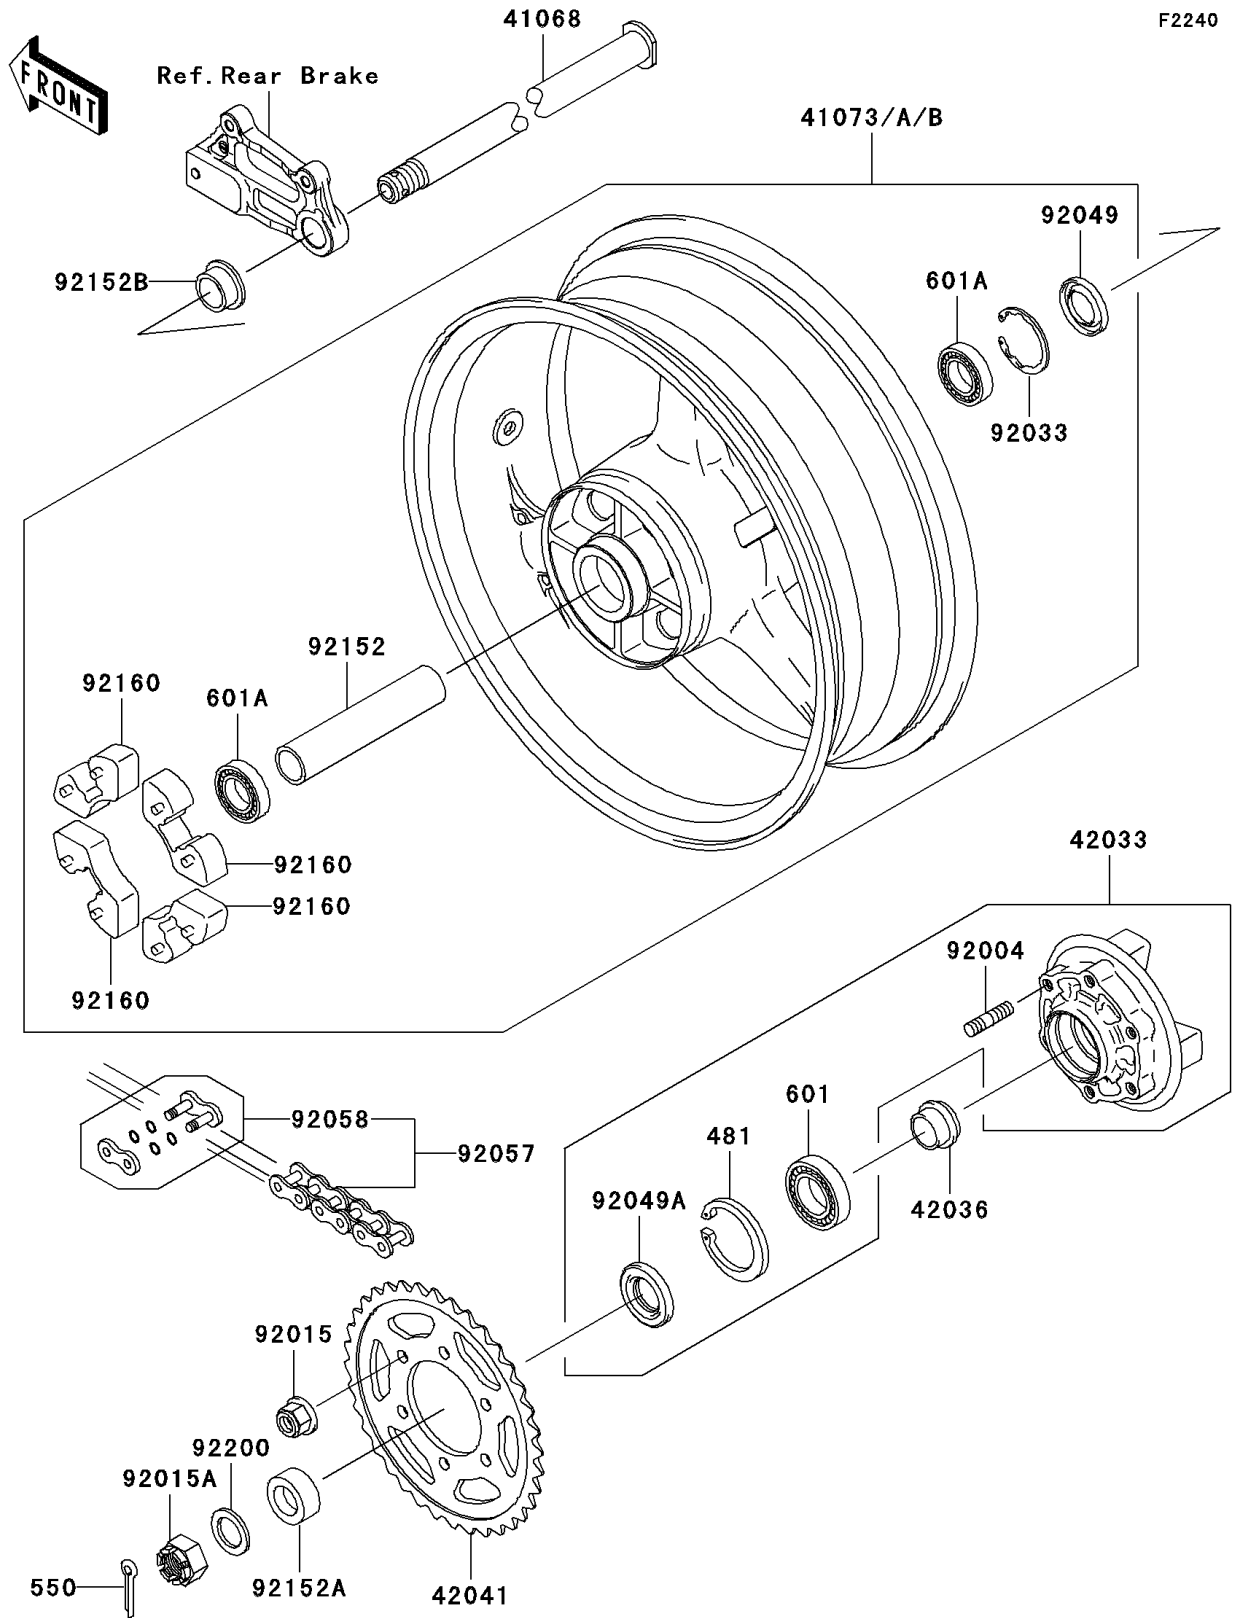

2002 Ninja® ZX™ -9R PARTS DIAGRAM

Rear Wheel/Chain

2002 Ninja® ZX™ -9R PARTS LIST

Rear Wheel/Chain

ITEM NAME	PART NUMBER	QUANTITY
CIRCLIP (Ref # 481)	481J5500	1
PIN-COTTER,4.0X40 (Ref # 550)	550D4040	1
BEARING-BALL,#6006G (Ref # 601)	601B6006G	1
BEARING-BALL (Ref # 601A)	601B6205UU	2
AXLE,RR (Ref # 41068)	41068-1420	1
WHEEL-ASSY,RR,L.GREEN (Ref # 41073)	41073-1653-CJ	1
WHEEL-ASSY,RR,C.GRAY (Ref # 41073A)	41073-1653-DH	1
COUPLING-ASSY,RR HUB (Ref # 42033)	42033-1213	1
SLEEVE,RR HUB,L=22 (Ref # 42036)	42036-1279	1
SPROCKET-HUB,41T (Ref # 42041)	42041-1547	1
STUD,10X19 (Ref # 92004)	92004-1275	6
NUT,FLANGED,10MM (Ref # 92015)	92015-1335	6
NUT,CASTLE,24MM (Ref # 92015A)	92015-1844	1
RING-SNAP,52MM (Ref # 92033)	92033-1043	1
SEAL-OIL,RR HUB,L=159 (Ref # 92049)	92049-1375	1
SEAL-OIL,PJN 40 55 8 (Ref # 92049A)	92049-1376	1
CHAIN,DRIVE,EK525UVXL2X110L (Ref # 92057)	92057-1512	1
JOINT-CHAIN,DRIVE (Ref # 92058)	92058-1089	1
COLLAR,RR HUB,L=159 (Ref # 92152)	92152-1208	1
COLLAR,RR AXLE,LH,L=17 (Ref # 92152A)	92152-1245	1
COLLAR,RR AXLE,RH,L=16 (Ref # 92152B)	92152-1246	1
DAMPER,SHOCK,RR HUB (Ref # 92160)	92160-1485	4
WASHER,25.5X38X3.2 (Ref # 92200)	92200-1479	1
WHEEL-ASSY,RR,BLUE (Ref # 41073B)	41073-1653-5G	1