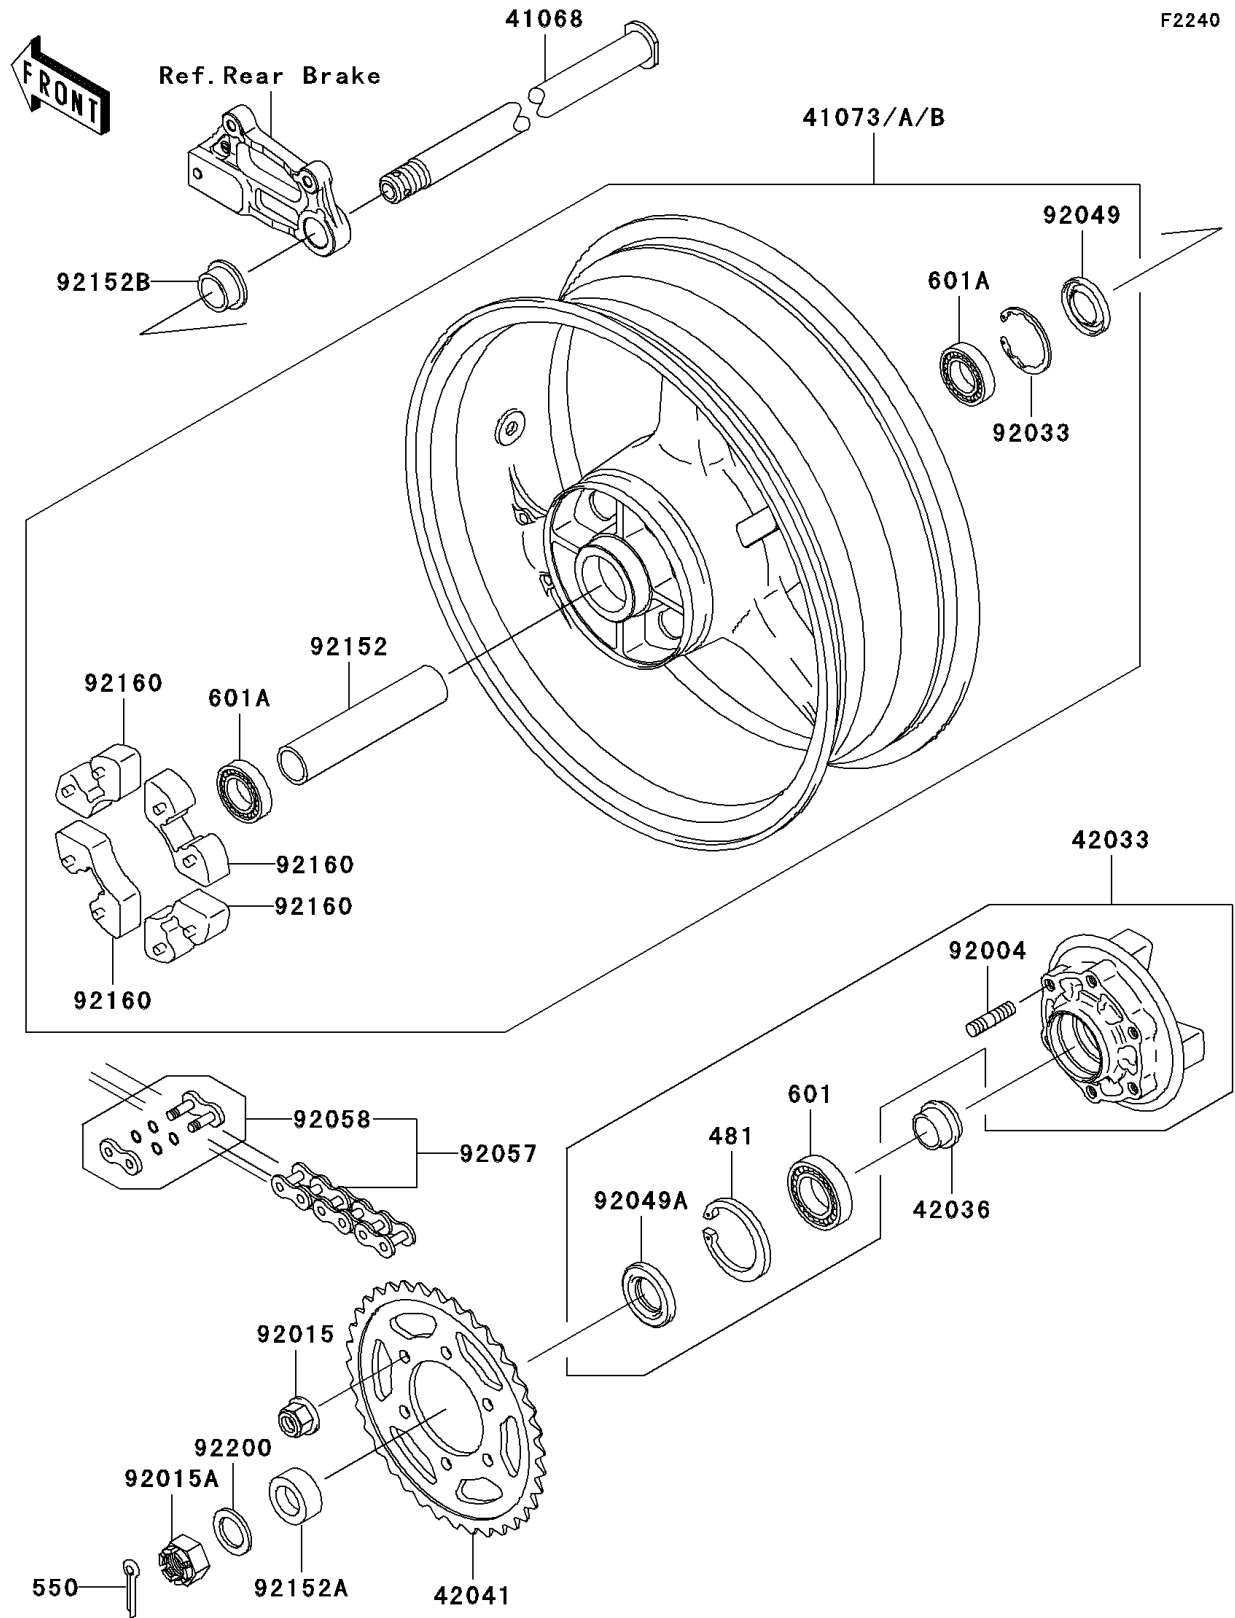

# 2003 Ninja® ZX™ -9R PARTS DIAGRAM

Rear Wheel/Chain

## 2003 Ninja® ZX™ -9R PARTS LIST

### Rear Wheel/Chain

ITEM NAME	PART NUMBER	QUANTITY
CIRCLIP (Ref # 481)	481J5500	1
PIN-COTTER,4.0X40 (Ref # 550)	550D4040	1
BEARING-BALL,#6006G (Ref # 601)	601B6006G	1
BEARING-BALL (Ref # 601A)	601B6205UU	2
AXLE,RR (Ref # 41068)	41068-1420	1
WHEEL-ASSY,RR,C.GRAY (Ref # 41073A)	41073-1653-DH	1
COUPLING-ASSY,RR HUB (Ref # 42033)	42033-1213	1
SLEEVE,RR HUB,L=22 (Ref # 42036)	42036-1279	1
SPROCKET-HUB,41T (Ref # 42041)	42041-1547	1
STUD,10X19 (Ref # 92004)	92004-1275	6
NUT,FLANGED,10MM (Ref # 92015)	92015-1335	6
NUT,CASTLE,24MM (Ref # 92015A)	92015-1844	1
RING-SNAP,52MM (Ref # 92033)	92033-1043	1
SEAL-OIL,RR HUB,L=159 (Ref # 92049)	92049-1375	1
SEAL-OIL,PJN 40 55 8 (Ref # 92049A)	92049-1376	1
CHAIN,DRIVE,EK525UVXL2X110L (Ref # 92057)	92057-1512	1
JOINT-CHAIN,DRIVE (Ref # 92058)	92058-1089	1
COLLAR,RR HUB,L=159 (Ref # 92152)	92152-1208	1
COLLAR,RR AXLE,LH,L=17 (Ref # 92152A)	92152-1245	1
COLLAR,RR AXLE,RH,L=16 (Ref # 92152B)	92152-1246	1
DAMPER,SHOCK,RR HUB (Ref # 92160)	92160-1485	4
WASHER,25.5X38X3.2 (Ref # 92200)	92200-1479	1