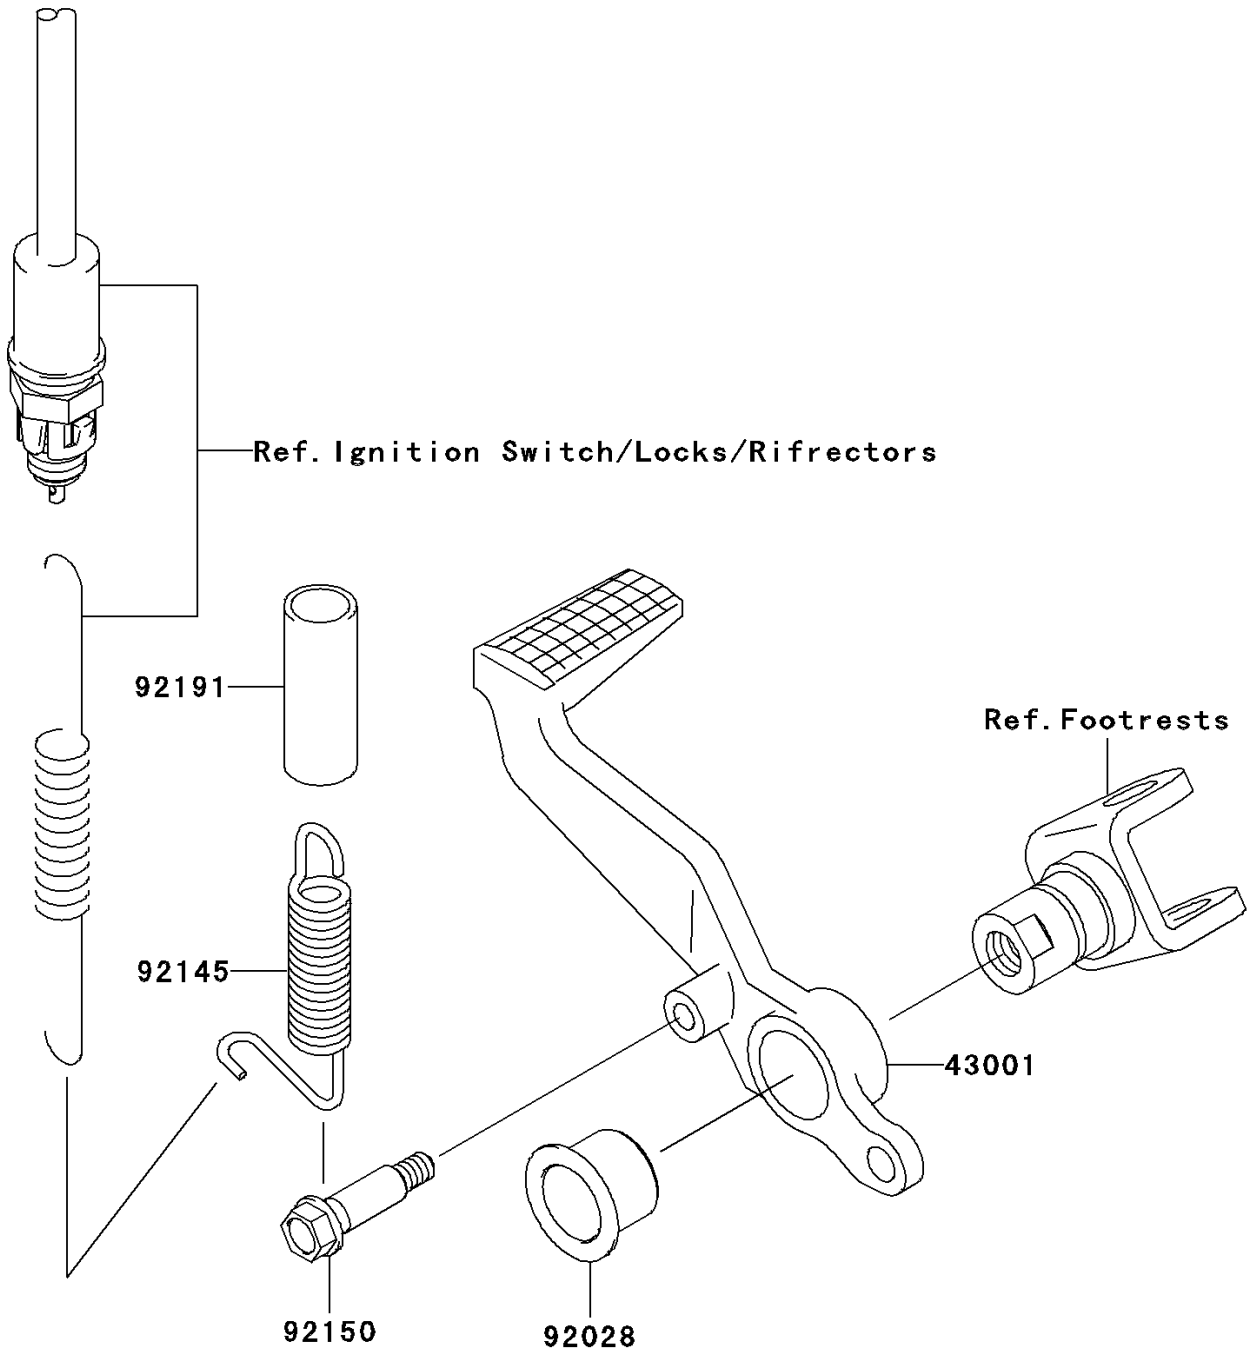

2002 Ninja® ZX™ -9R PARTS DIAGRAM

Brake Pedal/Torque Link

F2260

2002 Ninja® ZX™ -9R PARTS LIST

Brake Pedal/Torque Link

ITEM NAME	PART NUMBER	QUANTITY
LEVER-BRAKE,PEDAL (Ref # 43001)	43001-1393	1
BUSHING (Ref # 92028)	92028-1576	1
SPRING,BRAKE PEDAL RETURN (Ref # 92145)	92145-1090	1
BOLT (Ref # 92150)	92150-1439	1
TUBE,12X15X40 (Ref # 92191)	92191-1739	1