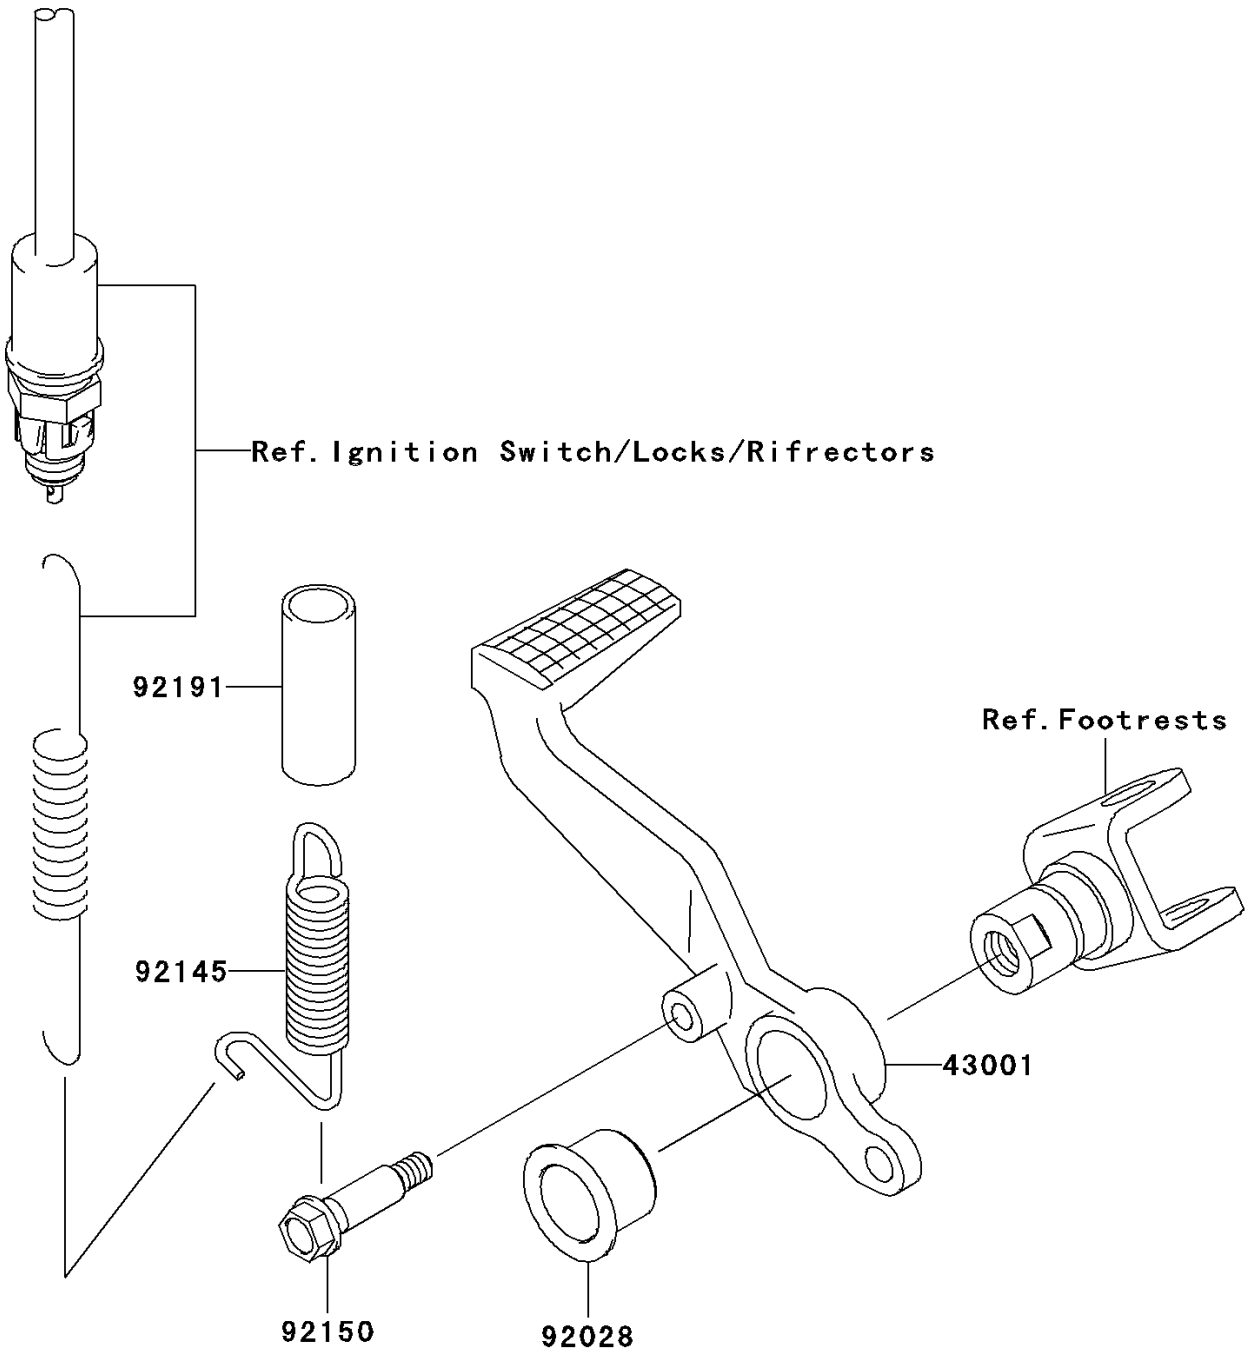

2003 Ninja® ZX™ -9R PARTS DIAGRAM

Brake Pedal/Torque Link

F2260

2003 Ninja® ZX™ -9R PARTS LIST

Brake Pedal/Torque Link

ITEM NAME	PART NUMBER	QUANTITY
LEVER-BRAKE,PEDAL (Ref # 43001)	43001-1393	1
BUSHING (Ref # 92028)	92028-1576	1
SPRING,BRAKE PEDAL RETURN (Ref # 92145)	92145-1090	1
BOLT (Ref # 92150)	92150-1439	1
TUBE,12X15X40 (Ref # 92191)	92191-1739	1