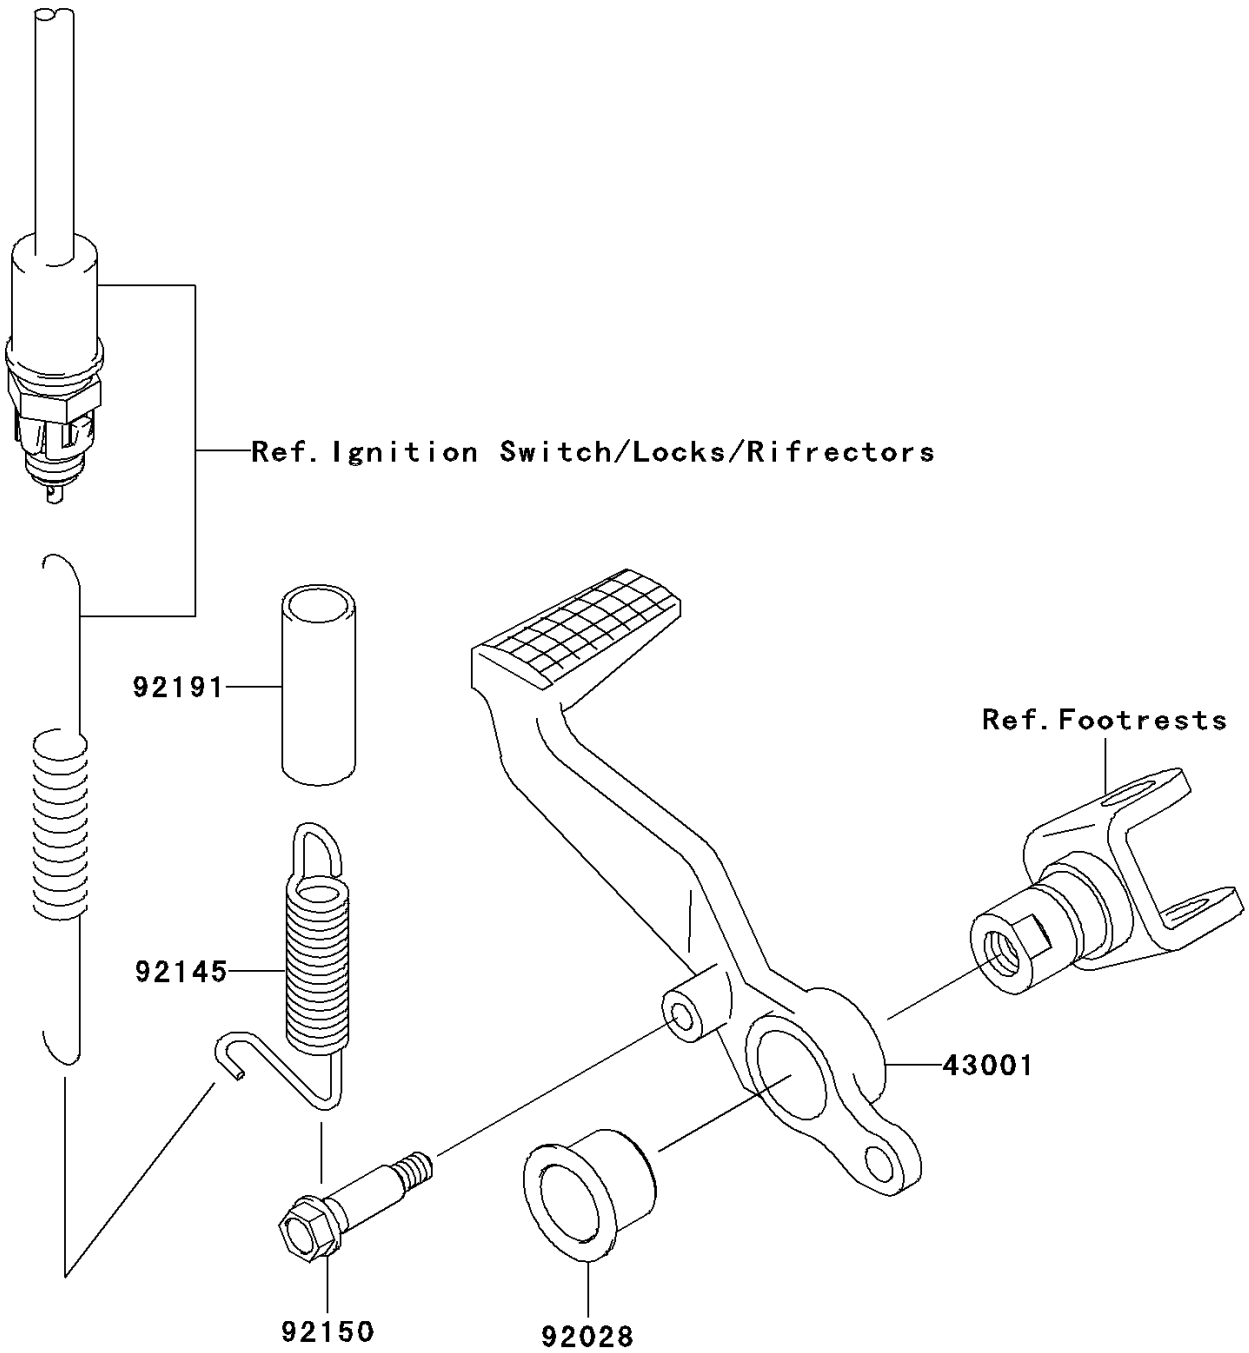

2003 Ninja® ZX™ -9R PARTS DIAGRAM

Brake Pedal/Torque Link

F2260

2003 Ninja® ZX™ -9R PARTS LIST

Brake Pedal/Torque Link

ITEM NAME	PART NUMBER	QUANTITY
LEVER-BRAKE,PEDAL (Ref # 43001)	43001-1393	1
BUSHING (Ref # 92028)	92028-1576	1
SPRING,BRAKE PEDAL RETURN (Ref # 92145)	92145-1090	1
BOLT (Ref # 92150)	92150-1439	1
TUBE,12X15X40 (Ref # 92191)	92191-1739	1