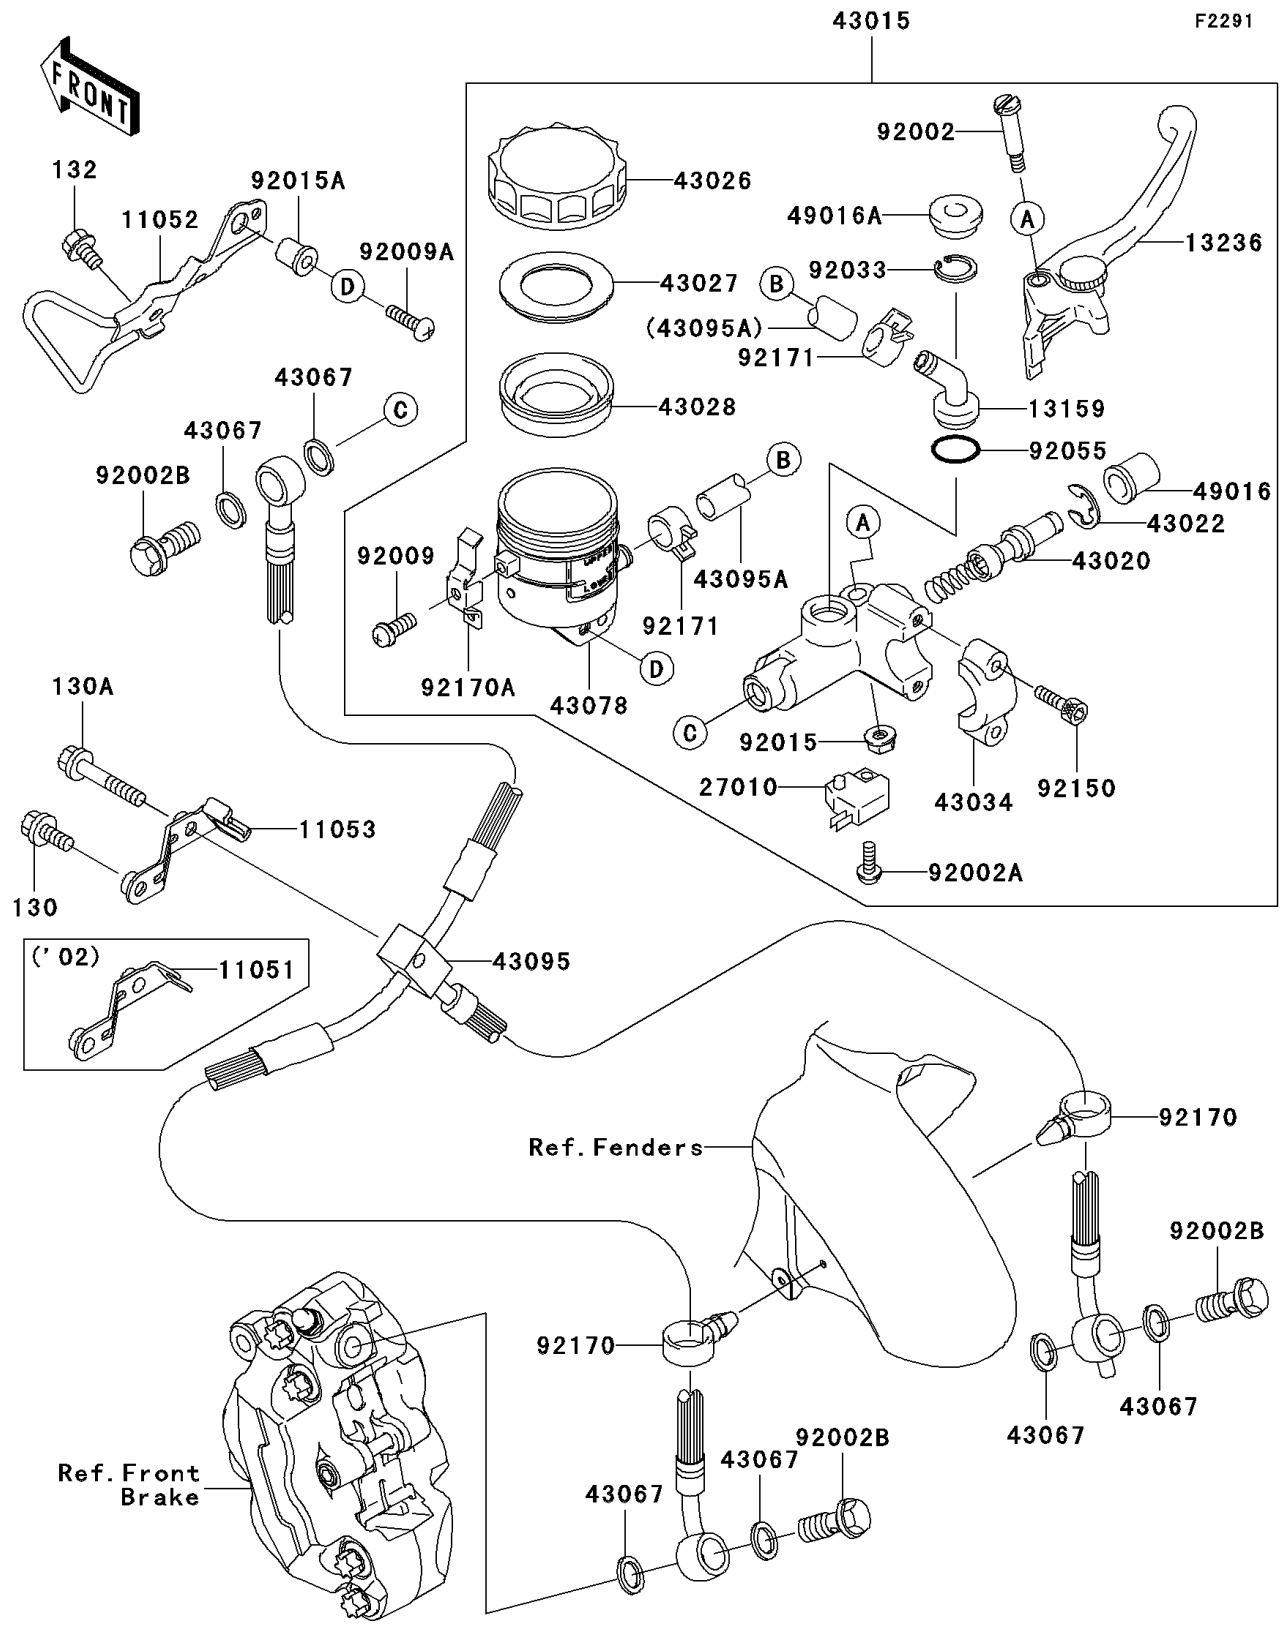

2002 Ninja® ZX™-9R PARTS DIAGRAM

Front Master Cylinder

2002 Ninja® ZX™ -9R PARTS LIST

Front Master Cylinder

ITEM NAME	PART NUMBER	QUANTITY
-----------	-------------	----------