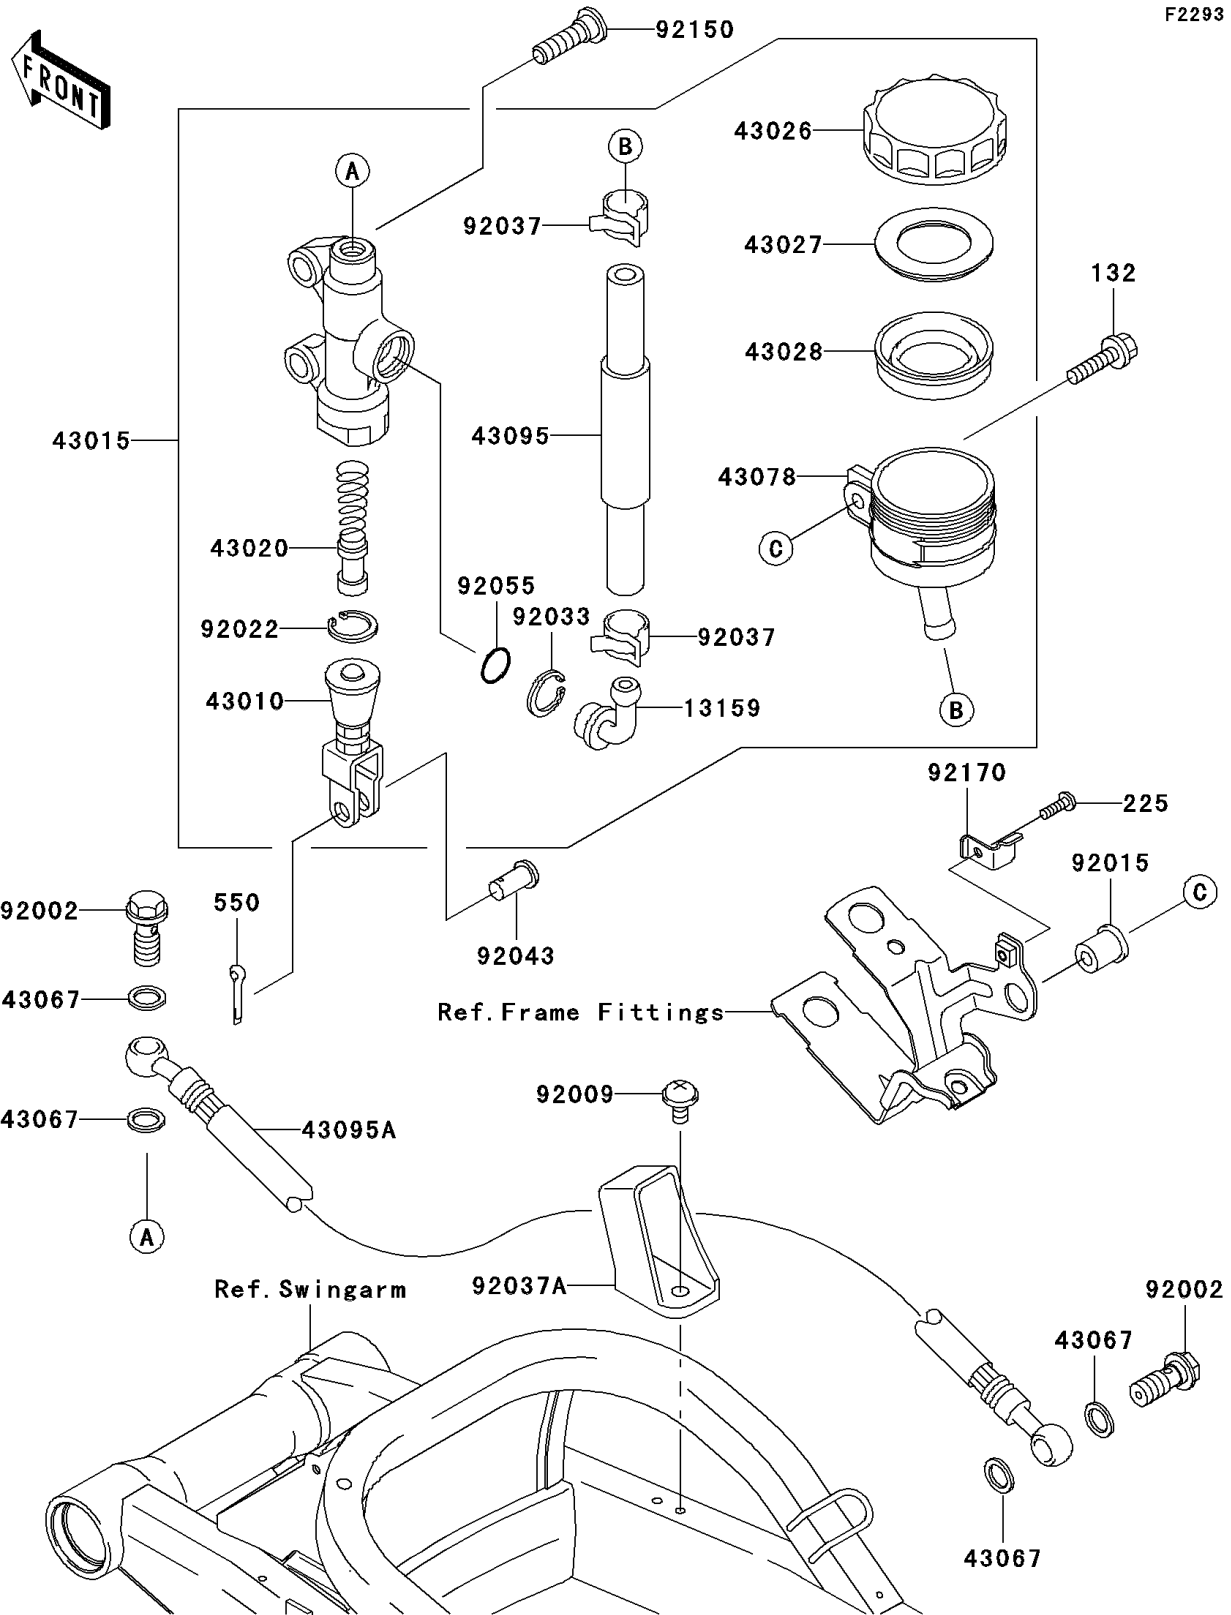

# 2002 Ninja® ZX™ -9R PARTS DIAGRAM

Rear Master Cylinder

F2293

## 2002 Ninja® ZX™ -9R PARTS LIST

### Rear Master Cylinder

ITEM NAME	PART NUMBER	QUANTITY
BOLT-FLANGED-SMALL (Ref # 132)	132J0625	1
SCREW-PAN-WSP-CROS (Ref # 225)	225C0412	1
PIN-COTTER,2.0X15 (Ref # 550)	550D2015	1
CONNECTOR,RR MASTER CYLINDER (Ref # 13159)	13159-1052	1
ROD-ASSY-BRAKE (Ref # 43010)	43010-1062	1
CYLINDER-ASSY-MASTER,RR (Ref # 43015)	43015-1610	1
PISTON-COMP-BRAKE (Ref # 43020)	43020-1094	1
CAP-BRAKE (Ref # 43026)	43026-1051	1
PLATE-DIAPHRAGM (Ref # 43027)	43027-1051	1
DIAPHRAGM,MASTER CYLINDER (Ref # 43028)	43028-1057	1
WASHER,10.5X15X1.5 (Ref # 43067)	43067-001	4
RESERVOIR,RR MASTER CYLINDER (Ref # 43078)	43078-1082	1
HOSE-BRAKE,RR MASTER CYLINDER (Ref # 43095)	43095-1115	1
HOSE-BRAKE,RR (Ref # 43095A)	43095-1272	1
BOLT,OIL,L=23 (Ref # 92002)	92002-1888	2
SCREW,6X10 (Ref # 92009)	92009-1661	1
NUT (Ref # 92015)	92015-1700	1
WASHER,CIRCRIP (Ref # 92022)	92022-1601	1
RING-SNAP,20.5MM (Ref # 92033)	92033-1186	1
CLAMP,BRAKE HOSE (Ref # 92037)	92037-1547	2
CLAMP,HOSE (Ref # 92037A)	92037-1896	1
PIN,8MM (Ref # 92043)	92043-1303	1
RING-O,MASTER CYLINDER (Ref # 92055)	92055-1251	1
BOLT,SOCKET,8X30 (Ref # 92150)	92150-1843	2
CLAMP,RESERVE TANK CAP (Ref # 92170)	92170-1879	1