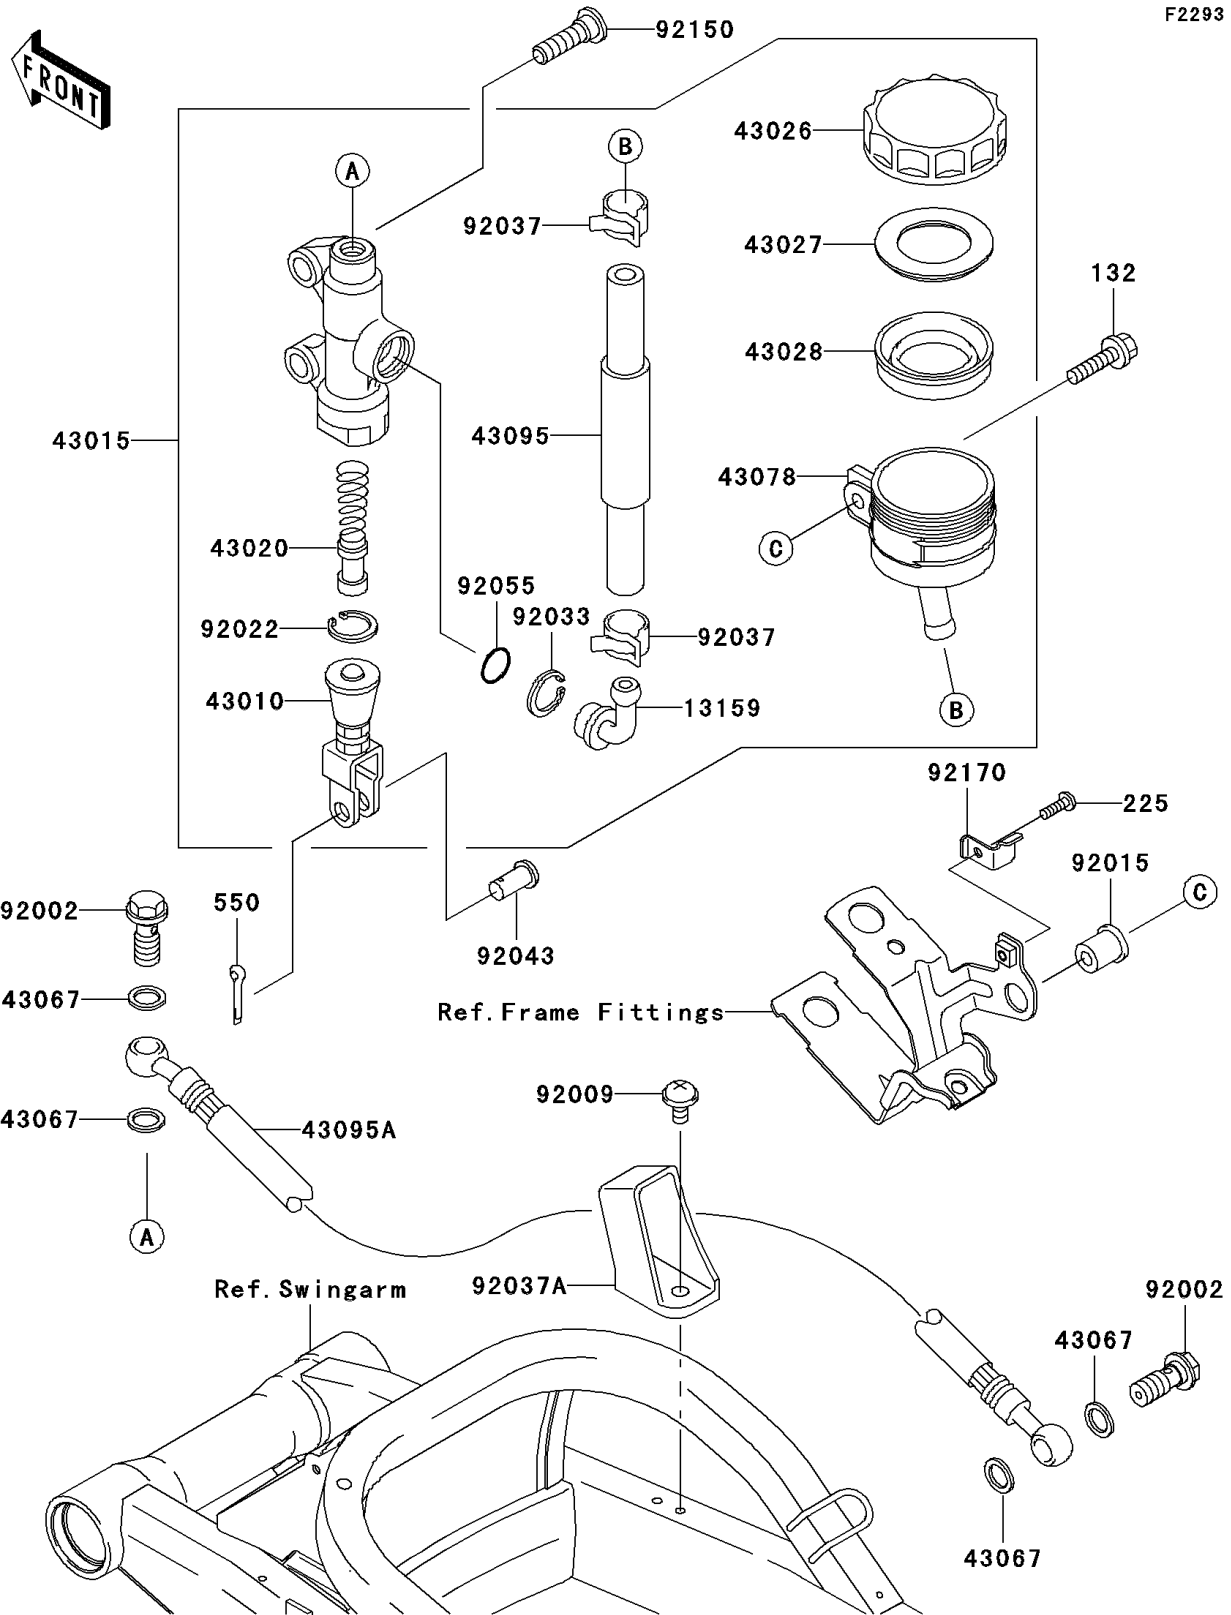

# 2003 Ninja® ZX™ -9R PARTS DIAGRAM

Rear Master Cylinder

F2293

## 2003 Ninja® ZX™ -9R PARTS LIST

### Rear Master Cylinder

ITEM NAME	PART NUMBER	QUANTITY
BOLT-FLANGED-SMALL (Ref # 132)	132J0625	1
SCREW-PAN-WSP-CROS (Ref # 225)	225C0412	1
PIN-COTTER,2.0X15 (Ref # 550)	550D2015	1
CONNECTOR,RR MASTER CYLINDER (Ref # 13159)	13159-1052	1
ROD-ASSY-BRAKE (Ref # 43010)	43010-1062	1
CYLINDER-ASSY-MASTER,RR (Ref # 43015)	43015-1610	1
PISTON-COMP-BRAKE (Ref # 43020)	43020-1094	1
CAP-BRAKE (Ref # 43026)	43026-1051	1
PLATE-DIAPHRAGM (Ref # 43027)	43027-1051	1
DIAPHRAGM,MASTER CYLINDER (Ref # 43028)	43028-1057	1
WASHER,10.5X15X1.5 (Ref # 43067)	43067-001	4
RESERVOIR,RR MASTER CYLINDER (Ref # 43078)	43078-1082	1
HOSE-BRAKE,RR MASTER CYLINDER (Ref # 43095)	43095-1115	1
HOSE-BRAKE,RR (Ref # 43095A)	43095-1272	1
BOLT,OIL,L=23 (Ref # 92002)	92002-1888	2
SCREW,6X10 (Ref # 92009)	92009-1661	1
NUT (Ref # 92015)	92015-1700	1
WASHER,CIRCRIP (Ref # 92022)	92022-1601	1
RING-SNAP,20.5MM (Ref # 92033)	92033-1186	1
CLAMP,BRAKE HOSE (Ref # 92037)	92037-1547	2
CLAMP,HOSE (Ref # 92037A)	92037-1896	1
PIN,8MM (Ref # 92043)	92043-1303	1
RING-O,MASTER CYLINDER (Ref # 92055)	92055-1251	1
BOLT,SOCKET,8X30 (Ref # 92150)	92150-1843	2
CLAMP,RESERVE TANK CAP (Ref # 92170)	92170-1879	1