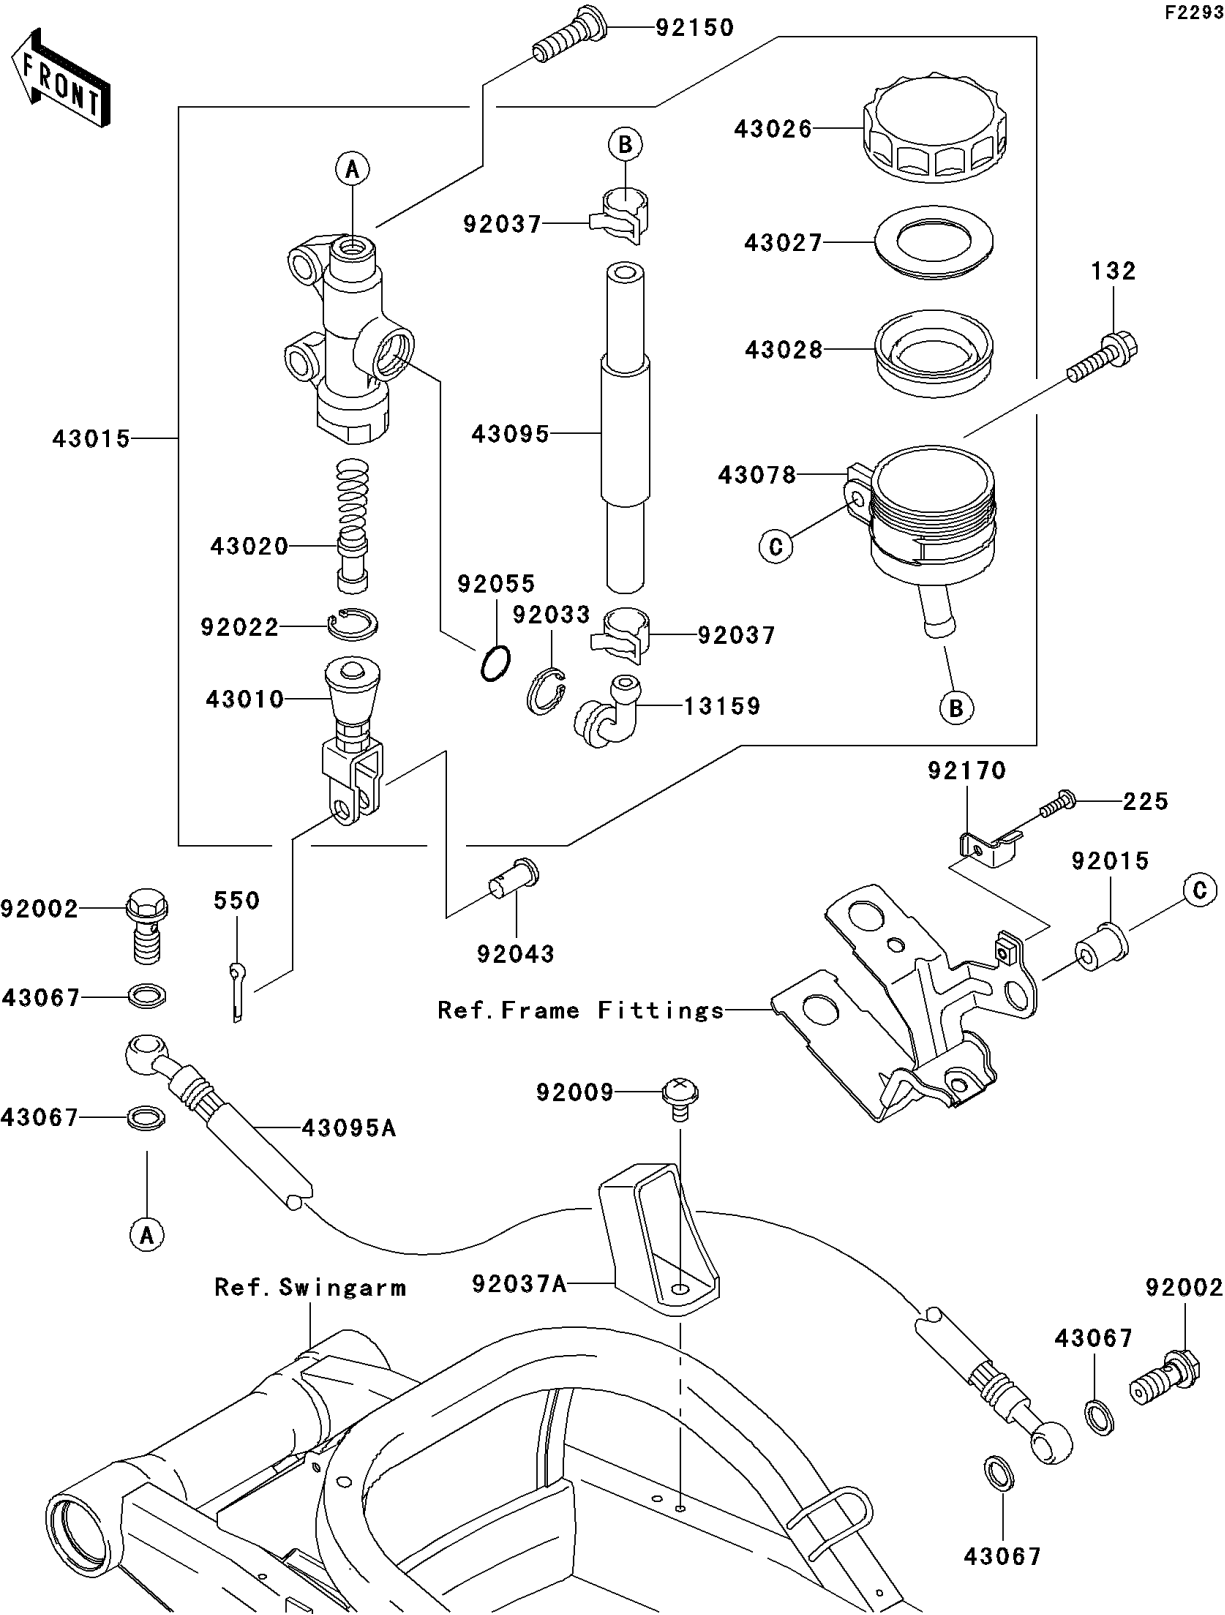

# 2003 Ninja® ZX™ -9R PARTS DIAGRAM

Rear Master Cylinder

F2293

## 2003 Ninja® ZX™ -9R PARTS LIST

### Rear Master Cylinder

ITEM NAME	PART NUMBER	QUANTITY
BOLT-FLANGED-SMALL (Ref # 132)	132J0625	1
SCREW-PAN-WSP-CROS (Ref # 225)	225C0412	1
PIN-COTTER,2.0X15 (Ref # 550)	550D2015	1
CONNECTOR,RR MASTER CYLINDER (Ref # 13159)	13159-1052	1
ROD-ASSY-BRAKE (Ref # 43010)	43010-1062	1
CYLINDER-ASSY-MASTER,RR (Ref # 43015)	43015-1610	1
PISTON-COMP-BRAKE (Ref # 43020)	43020-1094	1
CAP-BRAKE (Ref # 43026)	43026-1051	1
PLATE-DIAPHRAGM (Ref # 43027)	43027-1051	1
DIAPHRAGM,MASTER CYLINDER (Ref # 43028)	43028-1057	1
WASHER,10.5X15X1.5 (Ref # 43067)	43067-001	4
RESERVOIR,RR MASTER CYLINDER (Ref # 43078)	43078-1082	1
HOSE-BRAKE,RR MASTER CYLINDER (Ref # 43095)	43095-1115	1
HOSE-BRAKE,RR (Ref # 43095A)	43095-1272	1
BOLT,OIL,L=23 (Ref # 92002)	92002-1888	2
SCREW,6X10 (Ref # 92009)	92009-1661	1
NUT (Ref # 92015)	92015-1700	1
WASHER,CIRCRIP (Ref # 92022)	92022-1601	1
RING-SNAP,20.5MM (Ref # 92033)	92033-1186	1
CLAMP,BRAKE HOSE (Ref # 92037)	92037-1547	2
CLAMP,HOSE (Ref # 92037A)	92037-1896	1
PIN,8MM (Ref # 92043)	92043-1303	1
RING-O,MASTER CYLINDER (Ref # 92055)	92055-1251	1
BOLT,SOCKET,8X30 (Ref # 92150)	92150-1843	2
CLAMP,RESERVE TANK CAP (Ref # 92170)	92170-1879	1