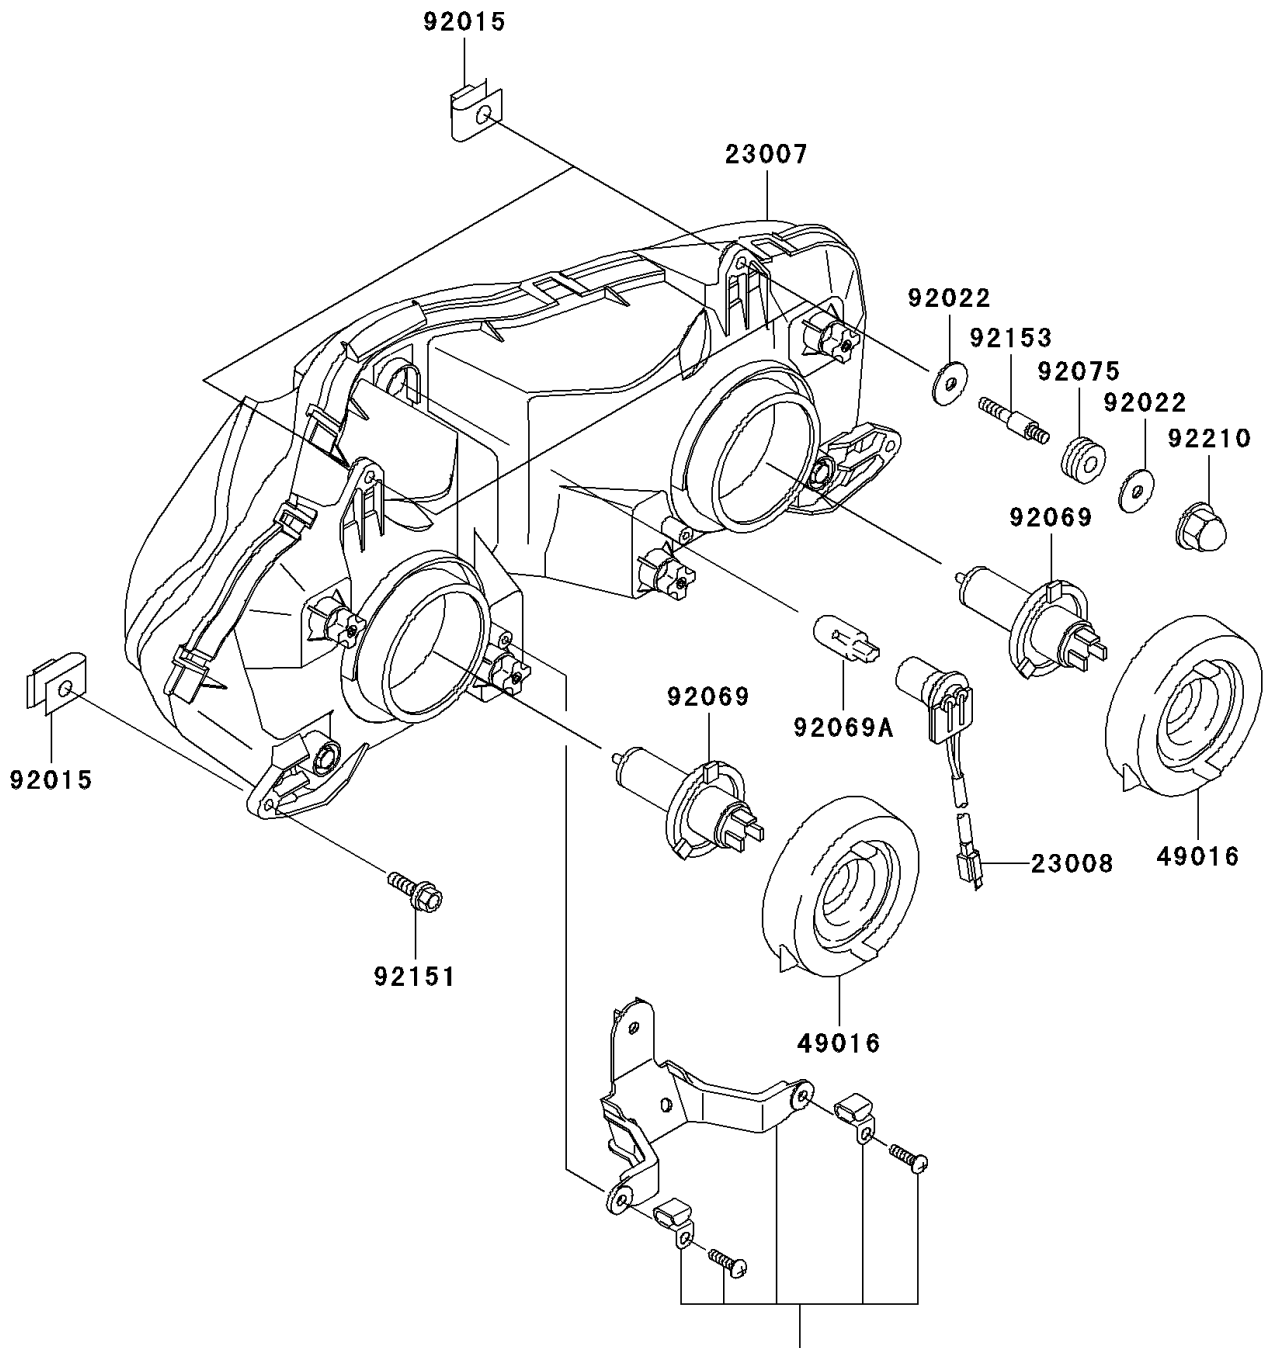

2003 Ninja® ZX™ -9R PARTS DIAGRAM

Headlight(s)

F2710

Ref. Chassis Electrical Equipment

2003 Ninja® ZX™ -9R PARTS LIST

Headlight(s)

ITEM NAME	PART NUMBER	QUANTITY
LENS-COMP,HEAD LAMP (Ref # 23007)	23007-1378	1
SOCKET-ASSY,HEAD LAMP (Ref # 23008)	23008-1619	1
COVER-SEAL,HEAD LAMP (Ref # 49016)	49016-1193	2
NUT,6MM (Ref # 92015)	92015-1094	4
WASHER,7X24X1.6 (Ref # 92022)	92022-1160	4
BULB,12V 60/55W,H4 (Ref # 92069)	92069-1002	2
BULB,12V 5W (Ref # 92069A)	92069-1016	1
DAMPER (Ref # 92075)	92075-1690	2
BOLT,6X25 (Ref # 92151)	92151-1241	2
BOLT (Ref # 92153)	92153-1158	2
NUT,CAP,6MM (Ref # 92210)	92210-0003	2