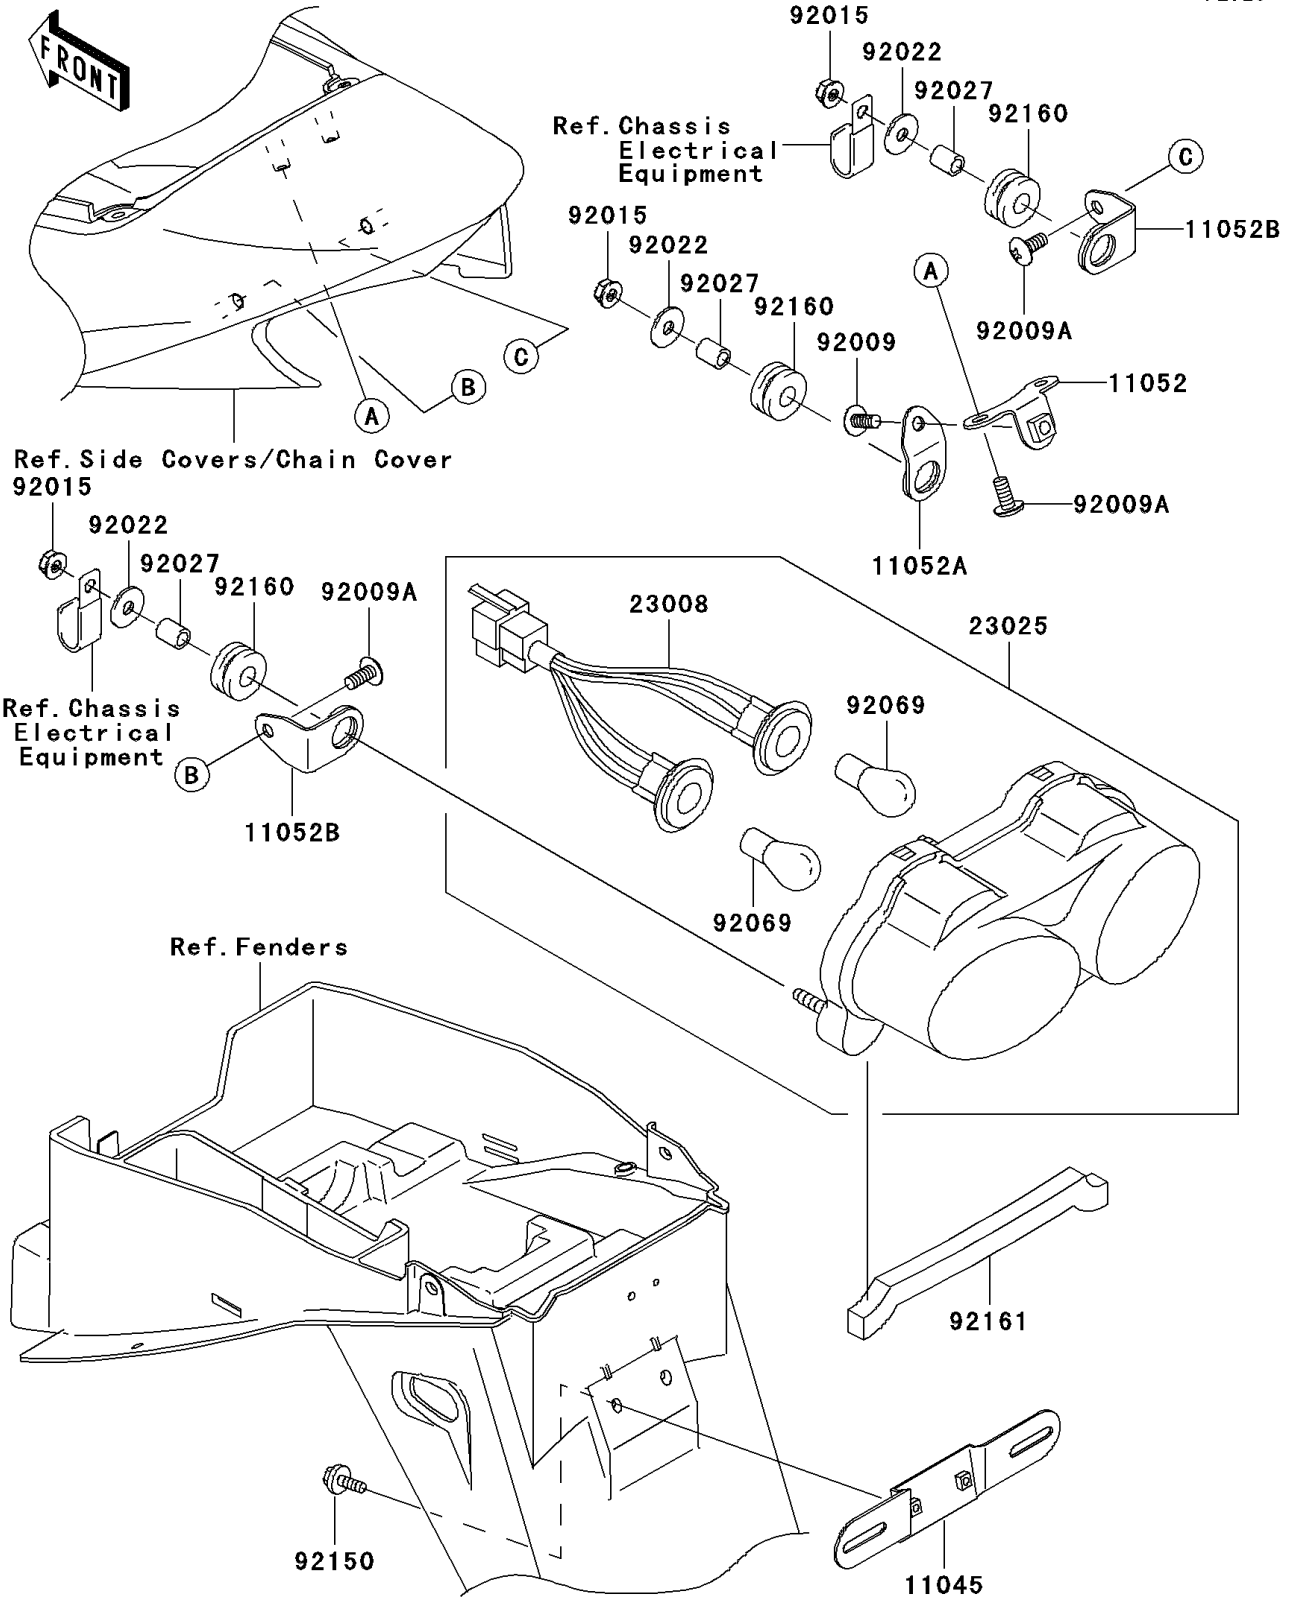

2003 Ninja® ZX™-9R PARTS DIAGRAM

Taillight(s)

F2720

2003 Ninja® ZX™ -9R PARTS LIST

Taillight(s)

ITEM NAME	PART NUMBER	QUANTITY
BRACKET,LICENSE (Ref # 11045)	11045-1387	1
BRACKET,TAIL COVER,UPP (Ref # 11052)	11052-1577	1
BRACKET,TAIL LAMP,UPP (Ref # 11052A)	11052-1578	1
BRACKET,TAIL LAMP,LWR (Ref # 11052B)	11052-1630	2
SOCKET-ASSY,TAIL LAMP (Ref # 23008)	23008-1364	1
LAMP-TAIL (Ref # 23025)	23025-1301	1
SCREW,6X14 (Ref # 92009)	92009-1611	1
SCREW,6X8,BLACK (Ref # 92009A)	92009-1677	4
NUT,FLANGED,6MM (Ref # 92015)	92015-1367	3
WASHER,6.5X20X1.6 (Ref # 92022)	92022-1557	3
COLLAR,6.8X10X12 (Ref # 92027)	92027-162	3
BULB,12V 21/5W (Ref # 92069)	92069-063	2
BOLT,6X16 (Ref # 92150)	92150-1909	2
DAMPER (Ref # 92160)	92160-1162	3
DAMPER,TAIL LAMP (Ref # 92161)	92161-1287	1