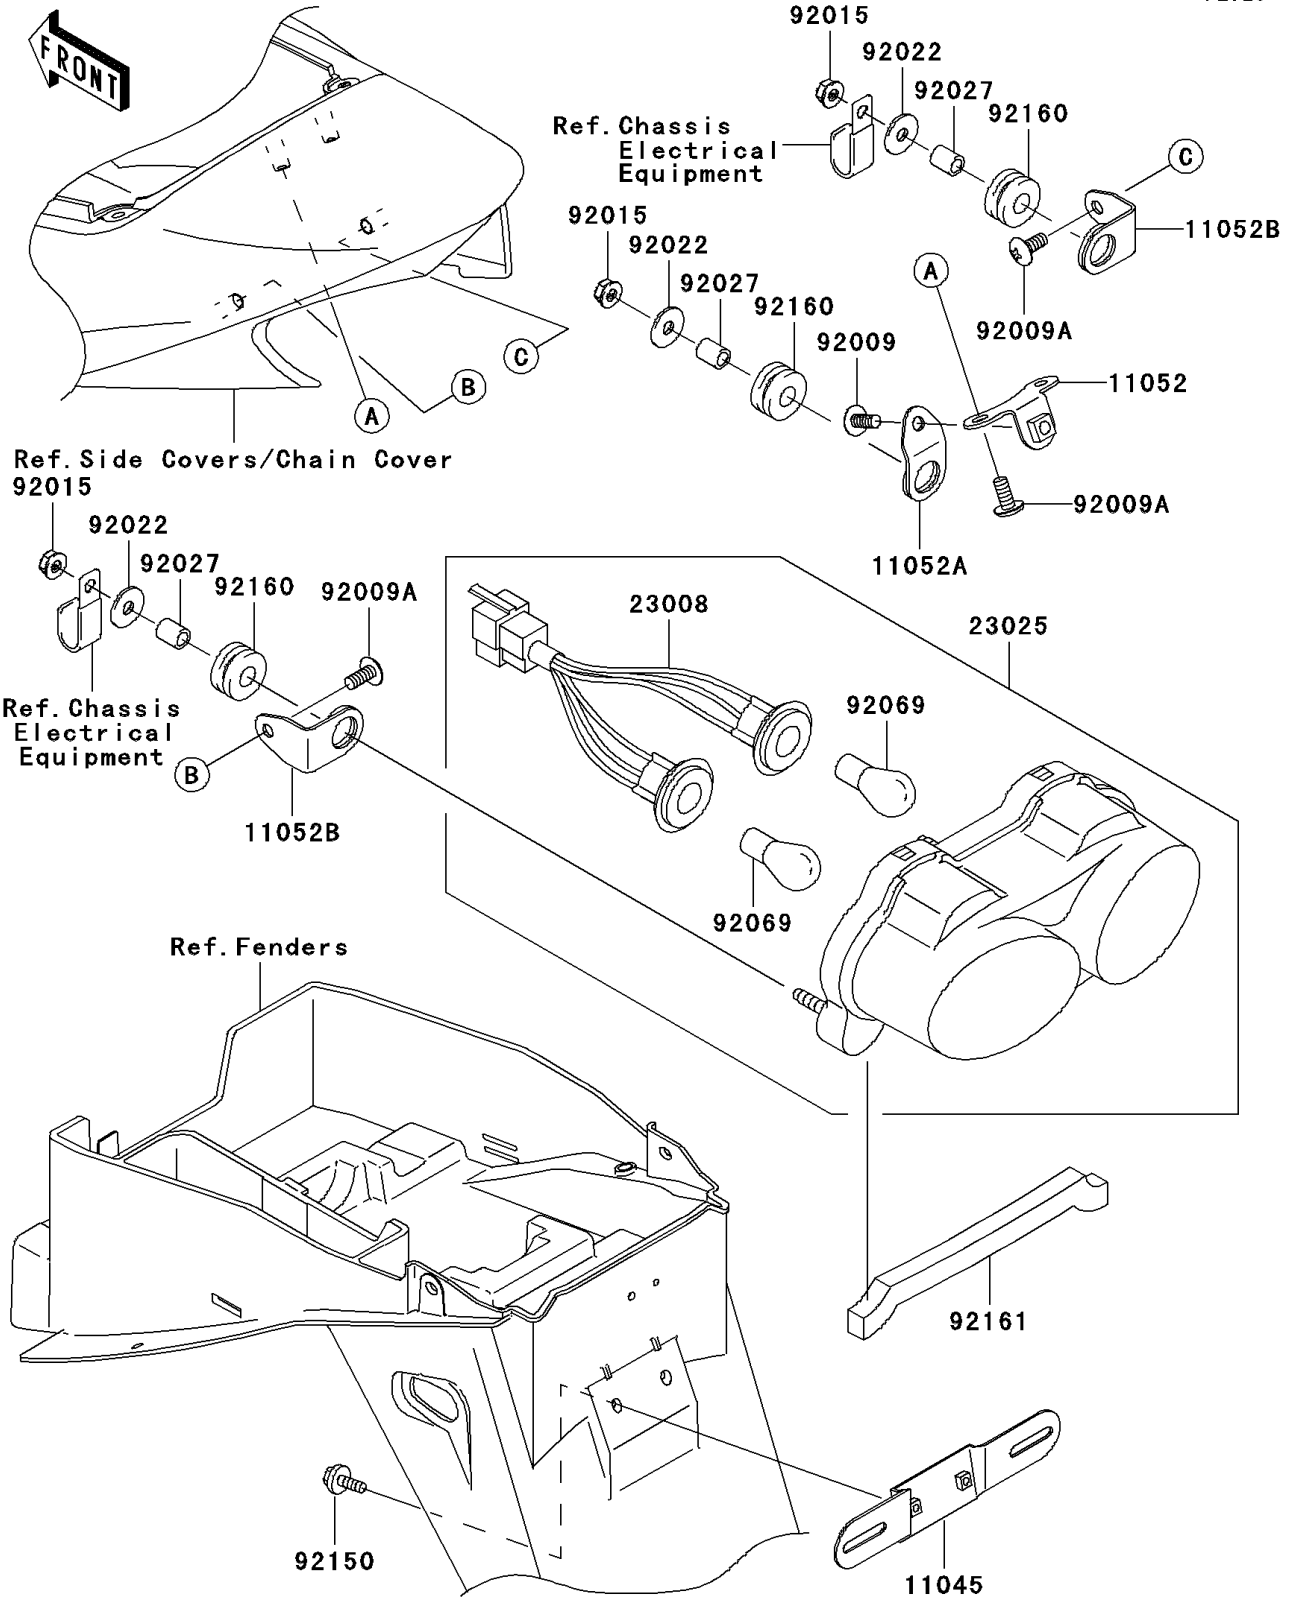

# 2003 Ninja® ZX™ -9R PARTS DIAGRAM

Taillight(s)

F2720

## 2003 Ninja® ZX™ -9R PARTS LIST

### Taillight(s)

ITEM NAME	PART NUMBER	QUANTITY
BRACKET,LICENSE (Ref # 11045)	11045-1387	1
BRACKET,TAIL COVER,UPP (Ref # 11052)	11052-1577	1
BRACKET,TAIL LAMP,UPP (Ref # 11052A)	11052-1578	1
BRACKET,TAIL LAMP,LWR (Ref # 11052B)	11052-1630	2
SOCKET-ASSY,TAIL LAMP (Ref # 23008)	23008-1364	1
LAMP-TAIL (Ref # 23025)	23025-1301	1
SCREW,6X14 (Ref # 92009)	92009-1611	1
SCREW,6X8,BLACK (Ref # 92009A)	92009-1677	4
NUT,FLANGED,6MM (Ref # 92015)	92015-1367	3
WASHER,6.5X20X1.6 (Ref # 92022)	92022-1557	3
COLLAR,6.8X10X12 (Ref # 92027)	92027-162	3
BULB,12V 21/5W (Ref # 92069)	92069-063	2
BOLT,6X16 (Ref # 92150)	92150-1909	2
DAMPER (Ref # 92160)	92160-1162	3
DAMPER,TAIL LAMP (Ref # 92161)	92161-1287	1