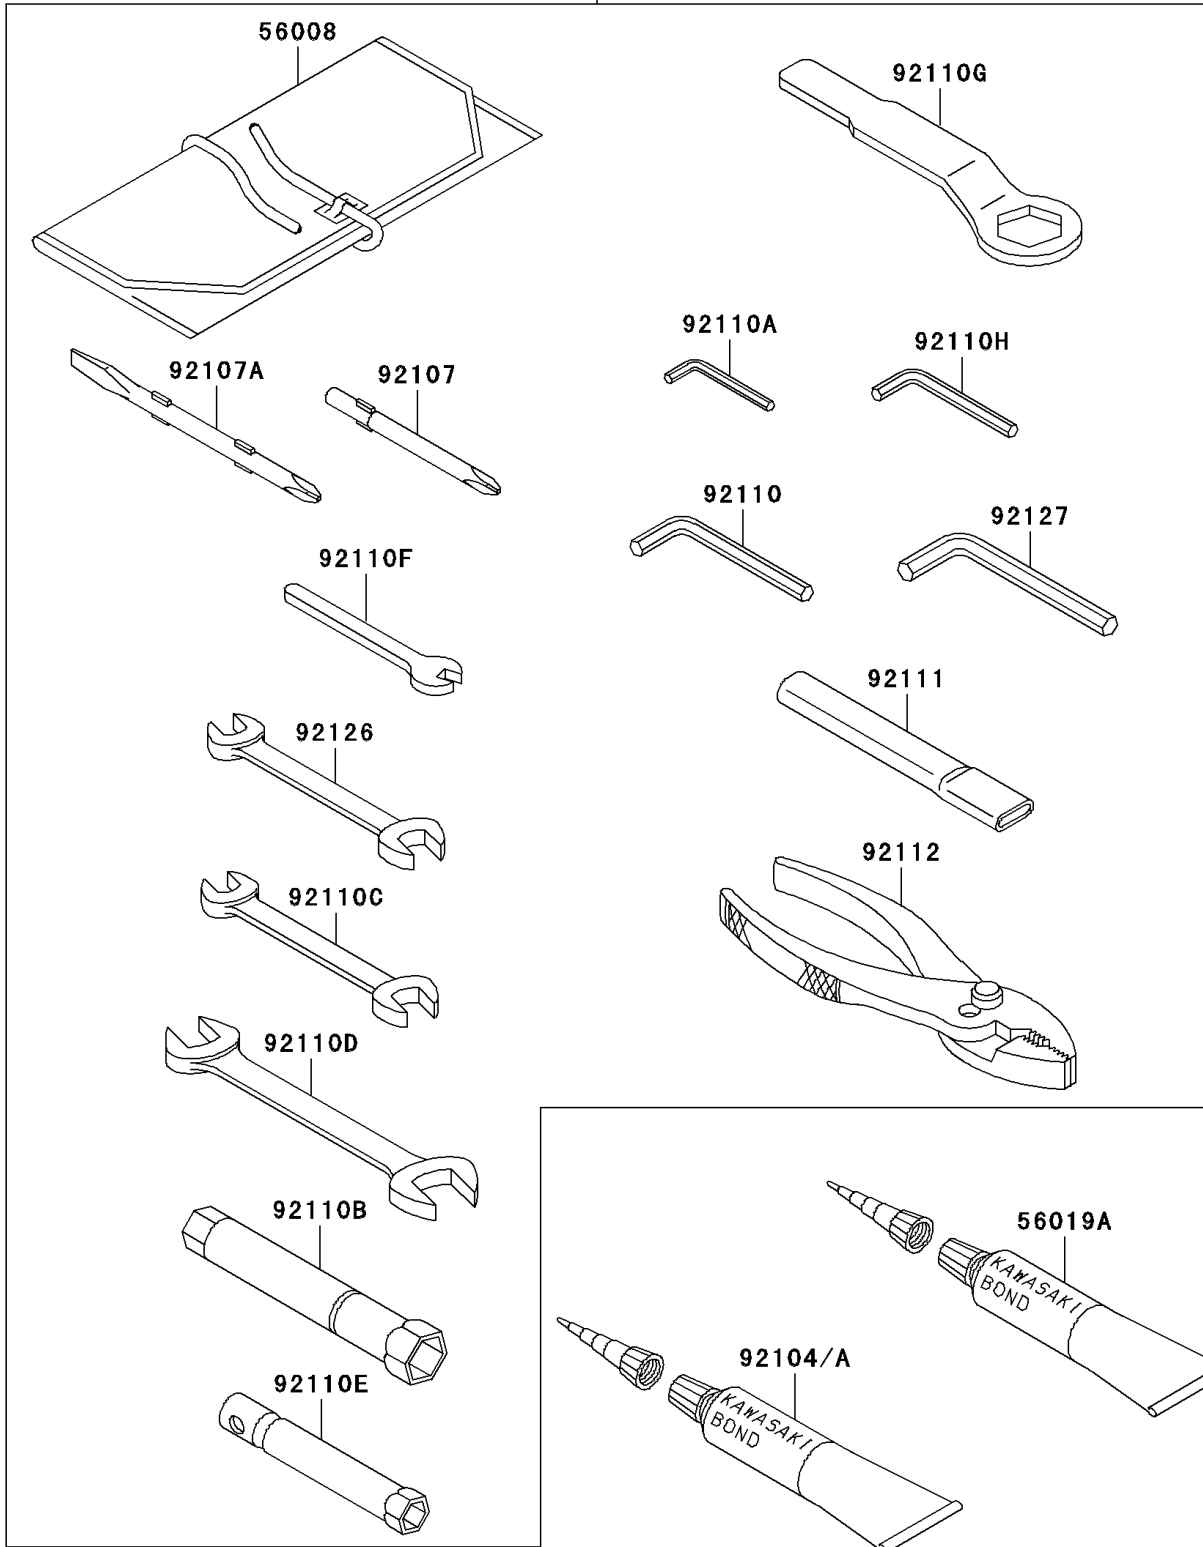

2003 Ninja® ZX™ -9R PARTS DIAGRAM

Owner's Tools

56007

F2810

2003 Ninja® ZX™ -9R PARTS LIST

Owner's Tools

ITEM NAME	PART NUMBER	QUANTITY
TOOL-KIT (Ref # 56007)	56007-1469	1
BAG,TOOL (Ref # 56008)	56008-1077	1
THREE BOND TB1211,HT/RS,WHITE (Ref # 56019A)	56019-120	1
GASKET-LIQUID,TUBE,100G,BLACK (Ref # 92104)	92104-1003	1
GASKET-LIQUID,BLACK TB1215B (Ref # 92104A)	92104-1062	1
TOOL-DRIVER,#3PHILLIPS (Ref # 92107)	92107-005	1
TOOL-DRIVER,#2PHILLIPS&SLOT (Ref # 92107A)	92107-1051	1
TOOL-WRENCH,ALLEN,5MM (Ref # 92110)	92110-1015	1
TOOL-WRENCH,ALLEN,3MM (Ref # 92110A)	92110-1140	1
TOOL-WRENCH,BOX,16MM (Ref # 92110B)	92110-1146	1
TOOL-WRENCH,OPEN END,10X12 (Ref # 92110C)	92110-1152	1
TOOL-WRENCH,OPEN END,14X17 (Ref # 92110D)	92110-1153	1
TOOL-WRENCH,BOX,10MM (Ref # 92110E)	92110-1156	1
TOOL-WRENCH,OPEN END,6MM (Ref # 92110F)	92110-1157	1
TOOL-WRENCH,BOX END,32MM (Ref # 92110G)	92110-1161	1
TOOL-WRENCH,ALLEN,4MM (Ref # 92110H)	92110-3703	1
TOOL-BAR,BOX END WRENCH (Ref # 92111)	92111-1051	1
TOOL-PLIERS (Ref # 92112)	92112-1001	1
TOOL-WRENCH,OPEN END,8X10 (Ref # 92126)	92126-004	1
TOOL-WRENCH,ALLEN,6MM (Ref # 92127)	92127-003	1