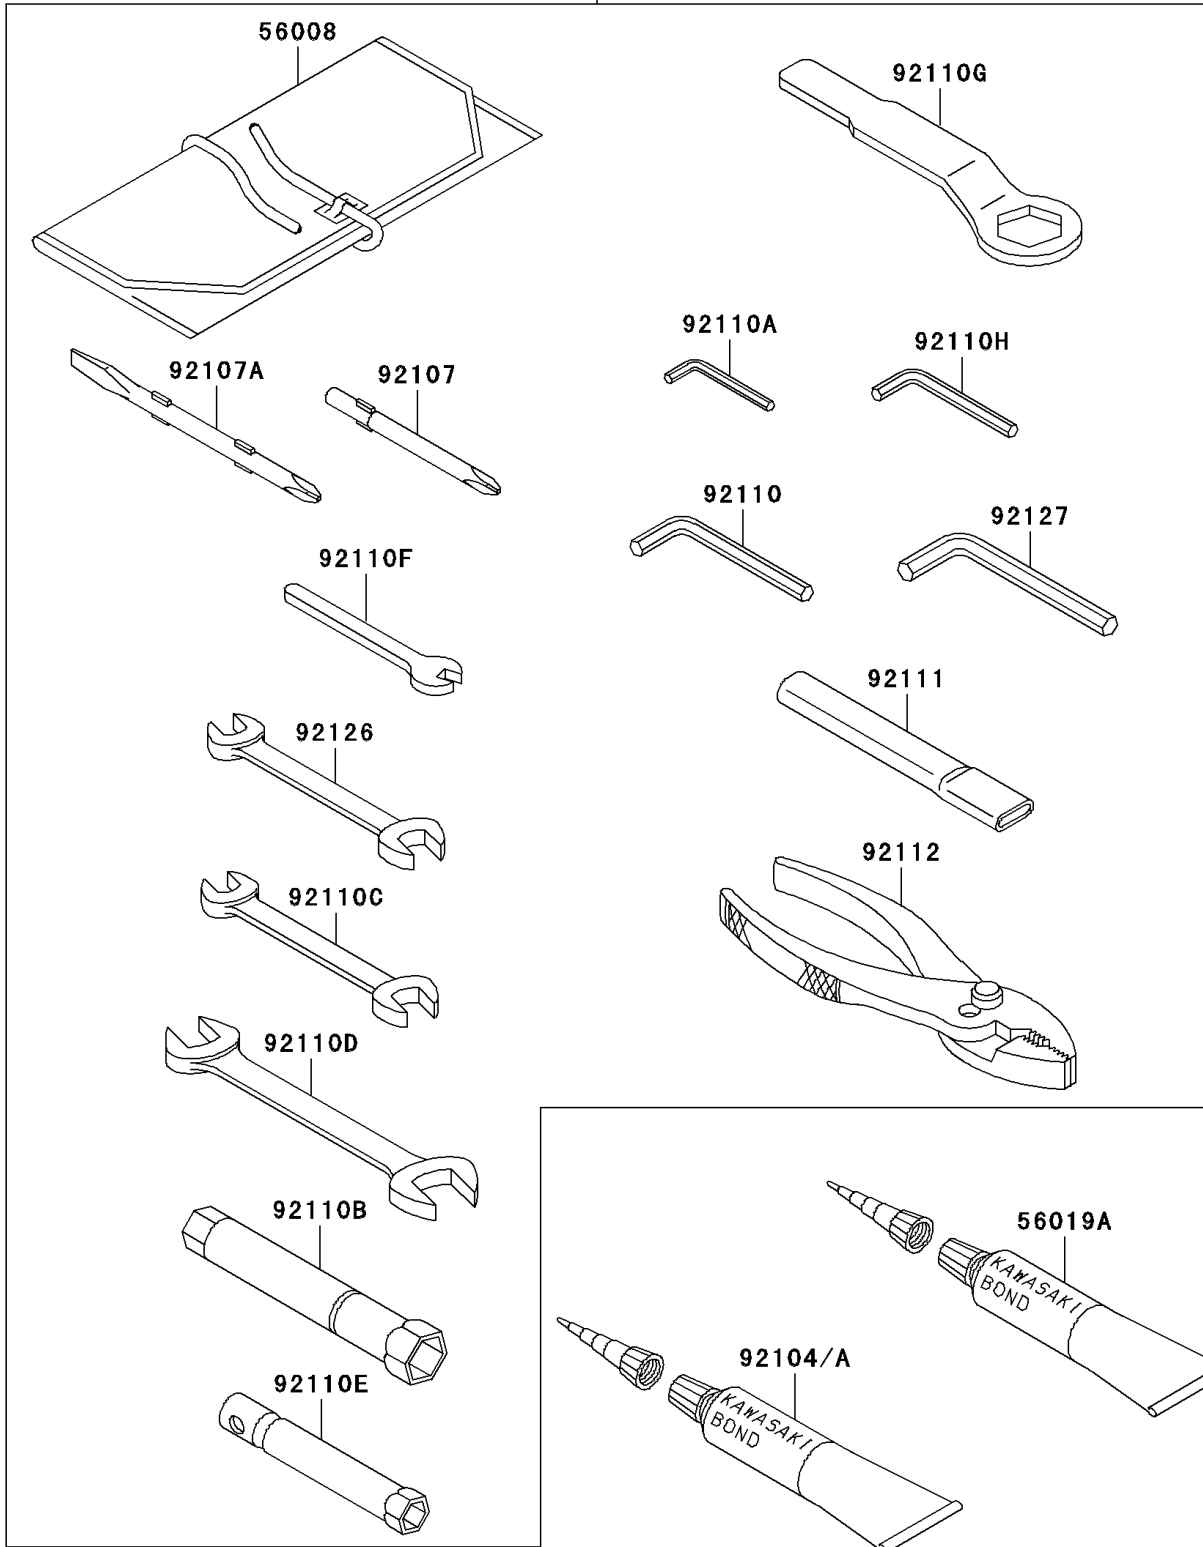

2003 Ninja[®] ZX[™]-9R PARTS DIAGRAM

Owner's Tools

56007

F2810

2003 Ninja® ZX™ -9R PARTS LIST

Owner's Tools

ITEM NAME	PART NUMBER	QUANTITY
TOOL-KIT (Ref # 56007)	56007-1469	1
BAG,TOOL (Ref # 56008)	56008-1077	1
THREE BOND TB1211,HT/RS,WHITE (Ref # 56019A)	56019-120	1
GASKET-LIQUID,TUBE,100G,BLACK (Ref # 92104)	92104-1003	1
GASKET-LIQUID,BLACK TB1215B (Ref # 92104A)	92104-1062	1
TOOL-DRIVER,#3PHILLIPS (Ref # 92107)	92107-005	1
TOOL-DRIVER,#2PHILLIPS&SLOT (Ref # 92107A)	92107-1051	1
TOOL-WRENCH,ALLEN,5MM (Ref # 92110)	92110-1015	1
TOOL-WRENCH,ALLEN,3MM (Ref # 92110A)	92110-1140	1
TOOL-WRENCH,BOX,16MM (Ref # 92110B)	92110-1146	1
TOOL-WRENCH,OPEN END,10X12 (Ref # 92110C)	92110-1152	1
TOOL-WRENCH,OPEN END,14X17 (Ref # 92110D)	92110-1153	1
TOOL-WRENCH,BOX,10MM (Ref # 92110E)	92110-1156	1
TOOL-WRENCH,OPEN END,6MM (Ref # 92110F)	92110-1157	1
TOOL-WRENCH,BOX END,32MM (Ref # 92110G)	92110-1161	1
TOOL-WRENCH,ALLEN,4MM (Ref # 92110H)	92110-3703	1
TOOL-BAR,BOX END WRENCH (Ref # 92111)	92111-1051	1
TOOL-PLIERS (Ref # 92112)	92112-1001	1
TOOL-WRENCH,OPEN END,8X10 (Ref # 92126)	92126-004	1
TOOL-WRENCH,ALLEN,6MM (Ref # 92127)	92127-003	1