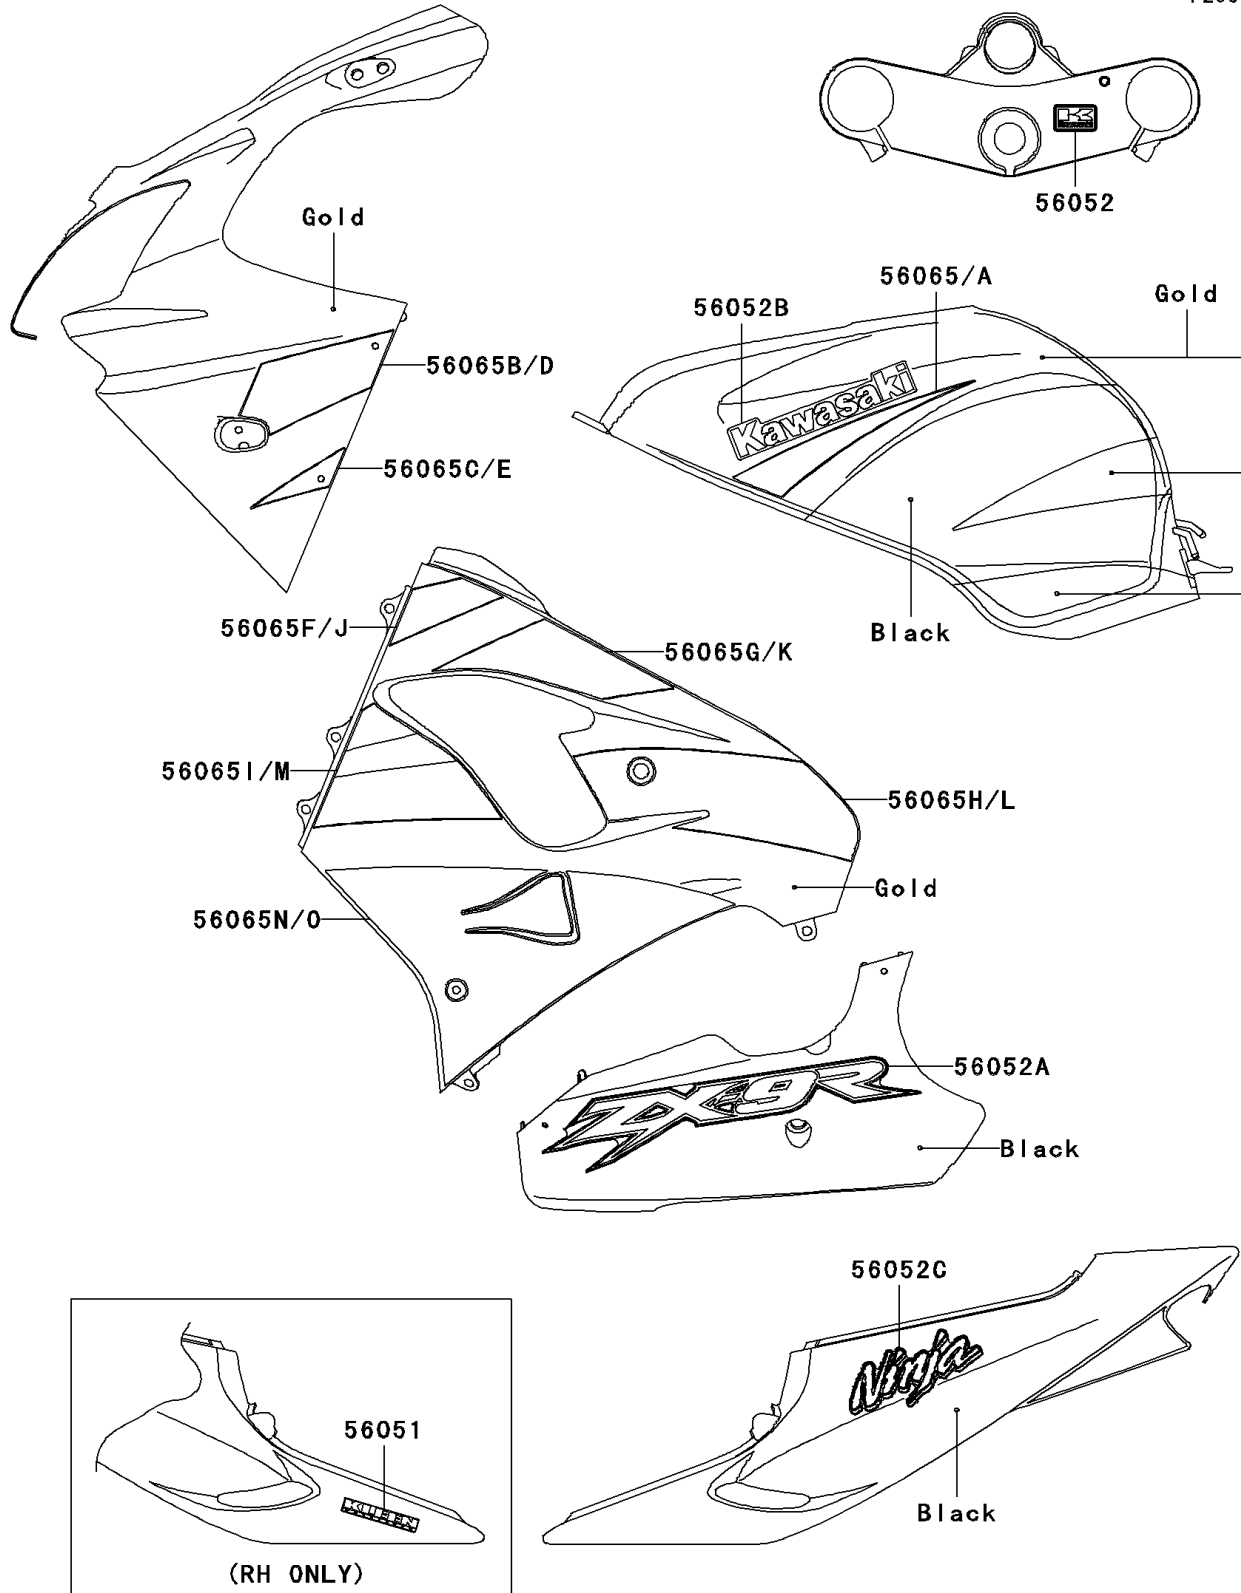

2002 Ninja® ZX™ -9R PARTS DIAGRAM

Decals(Gold/Black)(ZX900-F1)

F2861

2002 Ninja® ZX™ -9R PARTS LIST

Decals(Gold/Black)(ZX900-F1)

ITEM NAME	PART NUMBER	QUANTITY
MARK,KLEEN (Ref # 56051)	56051-1801	1
MARK,K.KAWASAKI (Ref # 56052)	56052-1202	1
MARK,LWR COWLING,ZX-9R (Ref # 56052A)	56052-1569	2
MARK,FUEL TANK,KAWASAKI (Ref # 56052B)	56052-1574	2
MARK,TAIL COVER,NINJA (Ref # 56052C)	56052-1701	2
PATTERN,FUEL TANK,LH (Ref # 56065)	56065-1392	1
PATTERN,FUEL TANK,RH (Ref # 56065A)	56065-1393	1
PATTERN,UPP COWLING,UPP,LH (Ref # 56065B)	56065-1396	1
PATTERN,UPP COWLING,LWR,LH (Ref # 56065C)	56065-1397	1
PATTERN,UPP COWLING,UPP,RH (Ref # 56065D)	56065-1398	1
PATTERN,UPP COWLING,LWR,RH (Ref # 56065E)	56065-1399	1
PATTERN,SIDE COWLING,UPP,LH (Ref # 56065F)	56065-1400	1
PATTERN,SIDE COWLING,CNT,LH (Ref # 56065G)	56065-1401	1
PATTERN,SIDE COWLING,LWR,LH (Ref # 56065H)	56065-1402	1
PATTERN,SIDE COWLING,FR,LH (Ref # 56065I)	56065-1403	1
PATTERN,SIDE COWLING,UPP,RH (Ref # 56065J)	56065-1404	1
PATTERN,SIDE COWLING,CNT,RH (Ref # 56065K)	56065-1405	1
PATTERN,SIDE COWLING,LWR,RH (Ref # 56065L)	56065-1406	1
PATTERN,SIDE COWLING,FR,RH (Ref # 56065M)	56065-1407	1
PATTERN,SIDE COWLING,LH (Ref # 56065N)	56065-1549	1
PATTERN,SIDE COWLING,RH (Ref # 56065O)	56065-1550	1