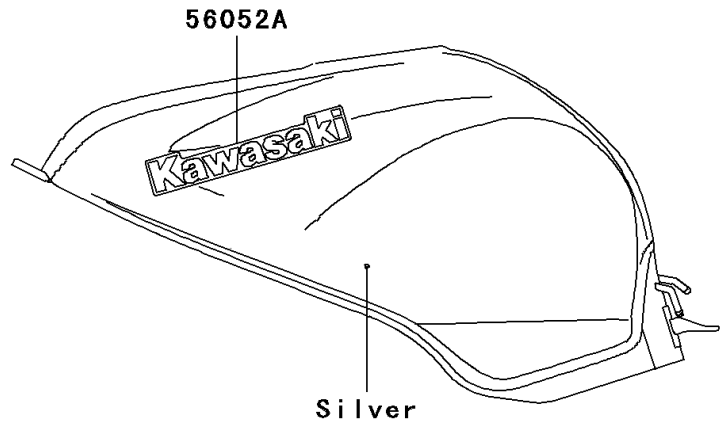

2003 Ninja® ZX™ -9R PARTS DIAGRAM

Decals(Silver)(ZX900-F2)

F2861C

56052

56052A

Silver

56052C

Black

56052B

Silver

56052B

56051

Silver

2003 Ninja® ZX™ -9R PARTS LIST

Decals(Silver)(ZX900-F2)

ITEM NAME	PART NUMBER	QUANTITY
MARK,KLEEN (Ref # 56051)	56051-1801	1
MARK,K.KAWASAKI (Ref # 56052)	56052-1202	1
MARK,FUEL TANK,KAWASAKI (Ref # 56052A)	56052-1852	2
MARK,SEAT COVER,NINJA (Ref # 56052B)	56052-1853	2
MARK,LWR COWLING,ZX-9R (Ref # 56052C)	56052-1854	2