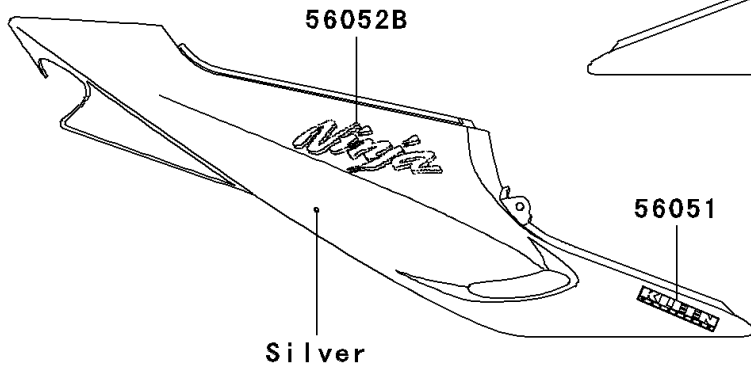

2003 Ninja® ZX™ -9R PARTS DIAGRAM

Decals(Silver)(ZX900-F2)

F2861C

56052

56052A

Silver

56052C

Black

56052B

Silver

56052B

56051

Silver

2003 Ninja® ZX™ -9R PARTS LIST

Decals(Silver)(ZX900-F2)

ITEM NAME	PART NUMBER	QUANTITY
MARK,KLEEN (Ref # 56051)	56051-1801	1
MARK,K.KAWASAKI (Ref # 56052)	56052-1202	1
MARK,FUEL TANK,KAWASAKI (Ref # 56052A)	56052-1852	2
MARK,SEAT COVER,NINJA (Ref # 56052B)	56052-1853	2
MARK,LWR COWLING,ZX-9R (Ref # 56052C)	56052-1854	2