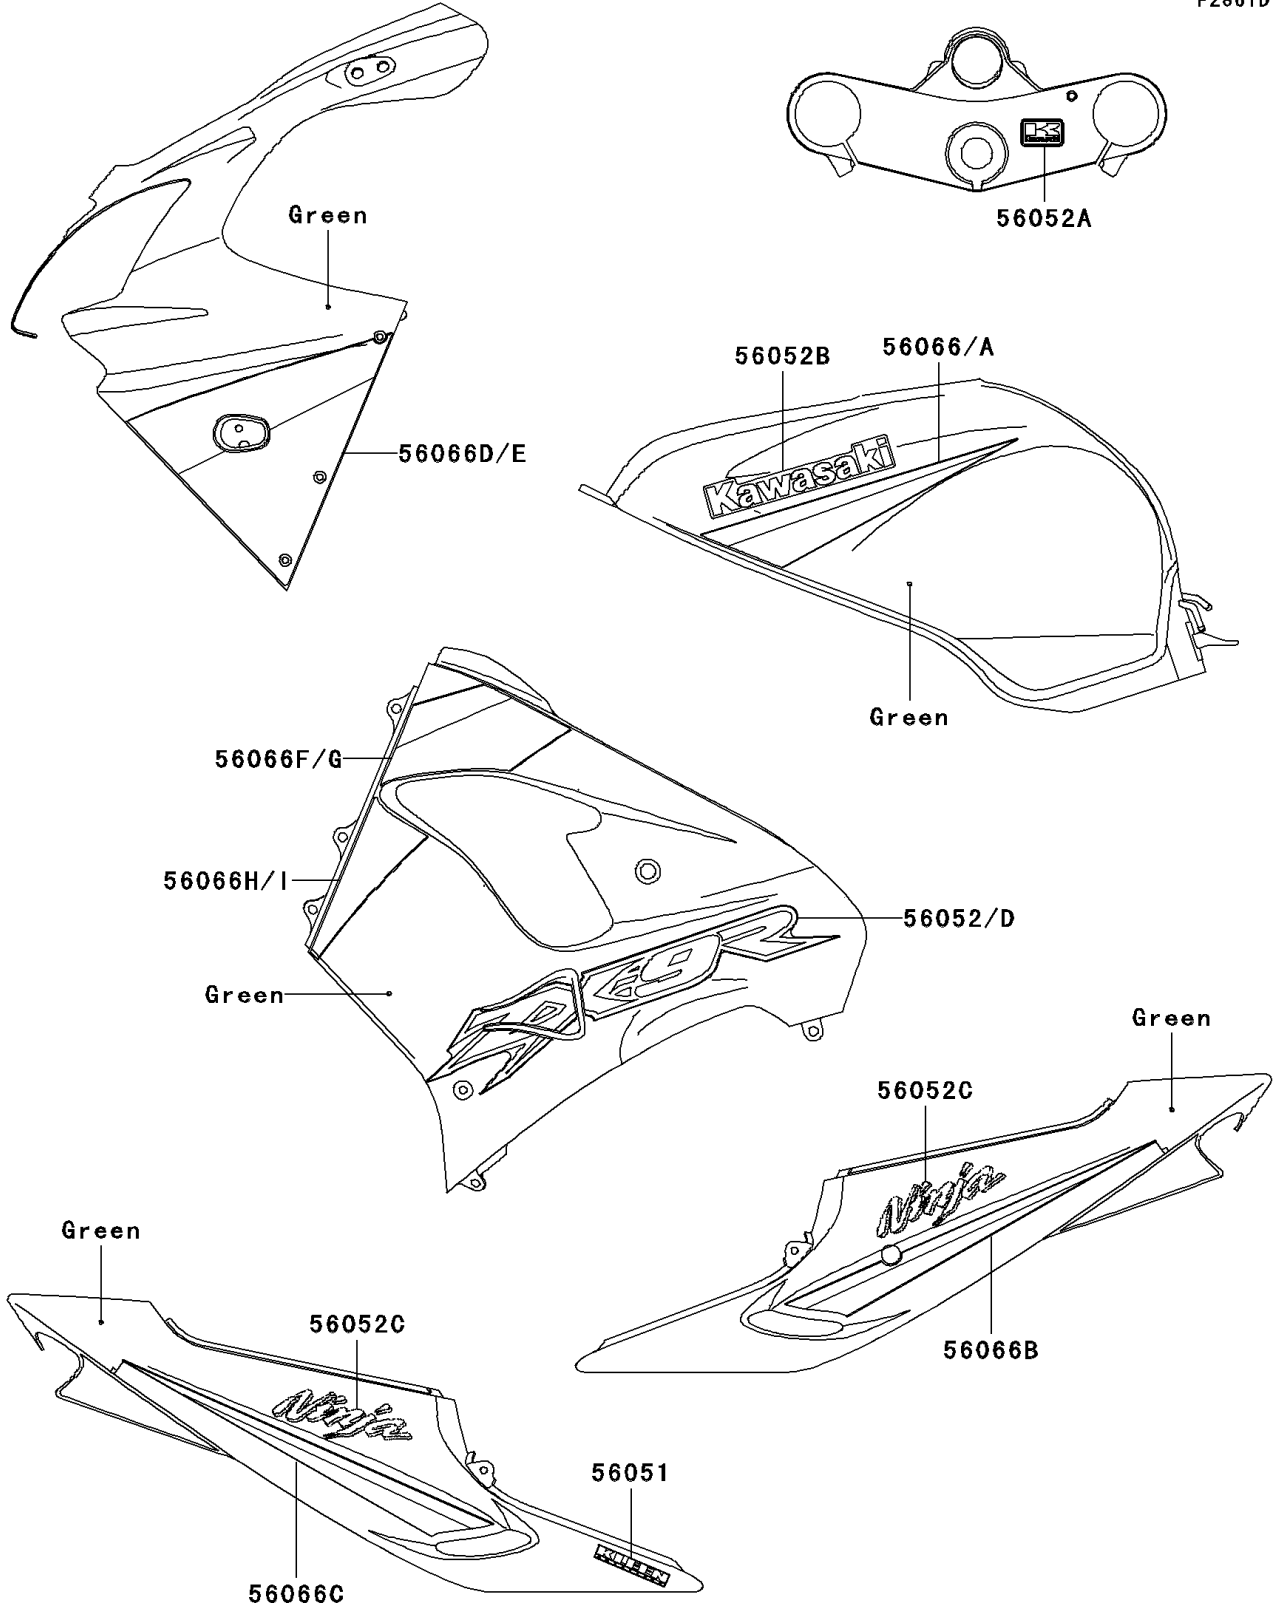

# 2003 Ninja® ZX™ -9R PARTS DIAGRAM

Decals(Green)(ZX900-F2)

F2861D

## 2003 Ninja® ZX™ -9R PARTS LIST

Decals(Green)(ZX900-F2)

ITEM NAME	PART NUMBER	QUANTITY
MARK,KLEEN (Ref # 56051)	56051-1801	1
MARK,CNT COWLING,LWR,RH,ZX-9R (Ref # 56052)	56052-0025	1
MARK,K.KAWASAKI (Ref # 56052A)	56052-1202	1
MARK,FUEL TANK,KAWASAKI (Ref # 56052B)	56052-1567	2
MARK,SEAT COVER,NINJA (Ref # 56052C)	56052-1855	2
MARK,CNT COWLING,LWR,LH,ZX-9R (Ref # 56052D)	56052-1856	1
PATTERN,FUEL TANK,LH (Ref # 56066)	56066-1435	1
PATTERN,FUEL TANK,RH (Ref # 56066A)	56066-1436	1
PATTERN,SEAT COVER,RR,LH (Ref # 56066B)	56066-1438	1
PATTERN,SEAT COVER,RR,RH (Ref # 56066C)	56066-1440	1
PATTERN,UPP COWLING,LH (Ref # 56066D)	56066-1441	1
PATTERN,UPP COWLING,RH (Ref # 56066E)	56066-1442	1
PATTERN,CNT COWLING,UPP,LH (Ref # 56066F)	56066-1443	1
PATTERN,CNT COWLING,UPP,RH (Ref # 56066G)	56066-1465	1
PATTERN,CNT COWLING,FR,LH (Ref # 56066H)	56066-1479	1
PATTERN,CNT COWLING,FR,RH (Ref # 56066I)	56066-1480	1