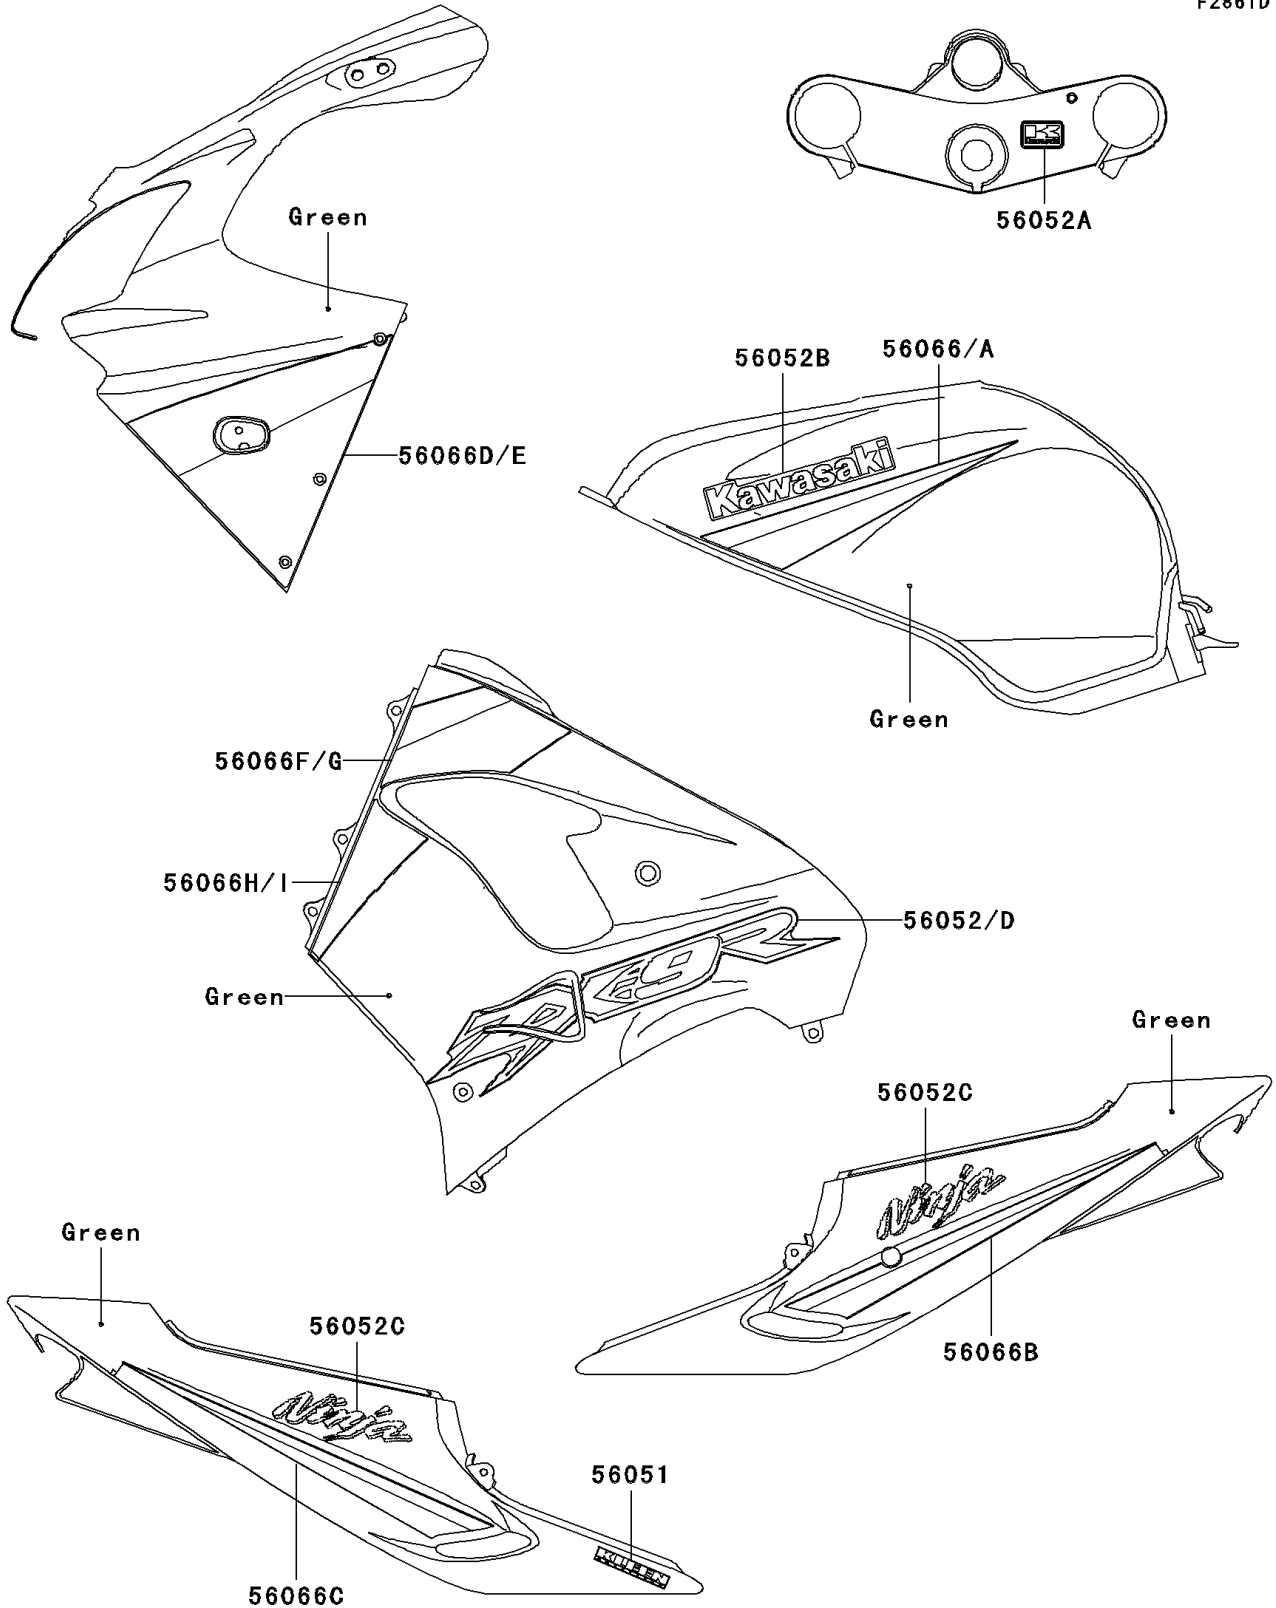

2003 Ninja® ZX™ -9R PARTS DIAGRAM

Decals(Green)(ZX900-F2)

F2861D

2003 Ninja® ZX™ -9R PARTS LIST

Decals(Green)(ZX900-F2)

ITEM NAME	PART NUMBER	QUANTITY
MARK,KLEEN (Ref # 56051)	56051-1801	1
MARK,CNT COWLING,LWR,RH,ZX-9R (Ref # 56052)	56052-0025	1
MARK,K.KAWASAKI (Ref # 56052A)	56052-1202	1
MARK,FUEL TANK,KAWASAKI (Ref # 56052B)	56052-1567	2
MARK,SEAT COVER,NINJA (Ref # 56052C)	56052-1855	2
MARK,CNT COWLING,LWR,LH,ZX-9R (Ref # 56052D)	56052-1856	1
PATTERN,FUEL TANK,LH (Ref # 56066)	56066-1435	1
PATTERN,FUEL TANK,RH (Ref # 56066A)	56066-1436	1
PATTERN,SEAT COVER,RR,LH (Ref # 56066B)	56066-1438	1
PATTERN,SEAT COVER,RR,RH (Ref # 56066C)	56066-1440	1
PATTERN,UPP COWLING,LH (Ref # 56066D)	56066-1441	1
PATTERN,UPP COWLING,RH (Ref # 56066E)	56066-1442	1
PATTERN,CNT COWLING,UPP,LH (Ref # 56066F)	56066-1443	1
PATTERN,CNT COWLING,UPP,RH (Ref # 56066G)	56066-1465	1
PATTERN,CNT COWLING,FR,LH (Ref # 56066H)	56066-1479	1
PATTERN,CNT COWLING,FR,RH (Ref # 56066I)	56066-1480	1