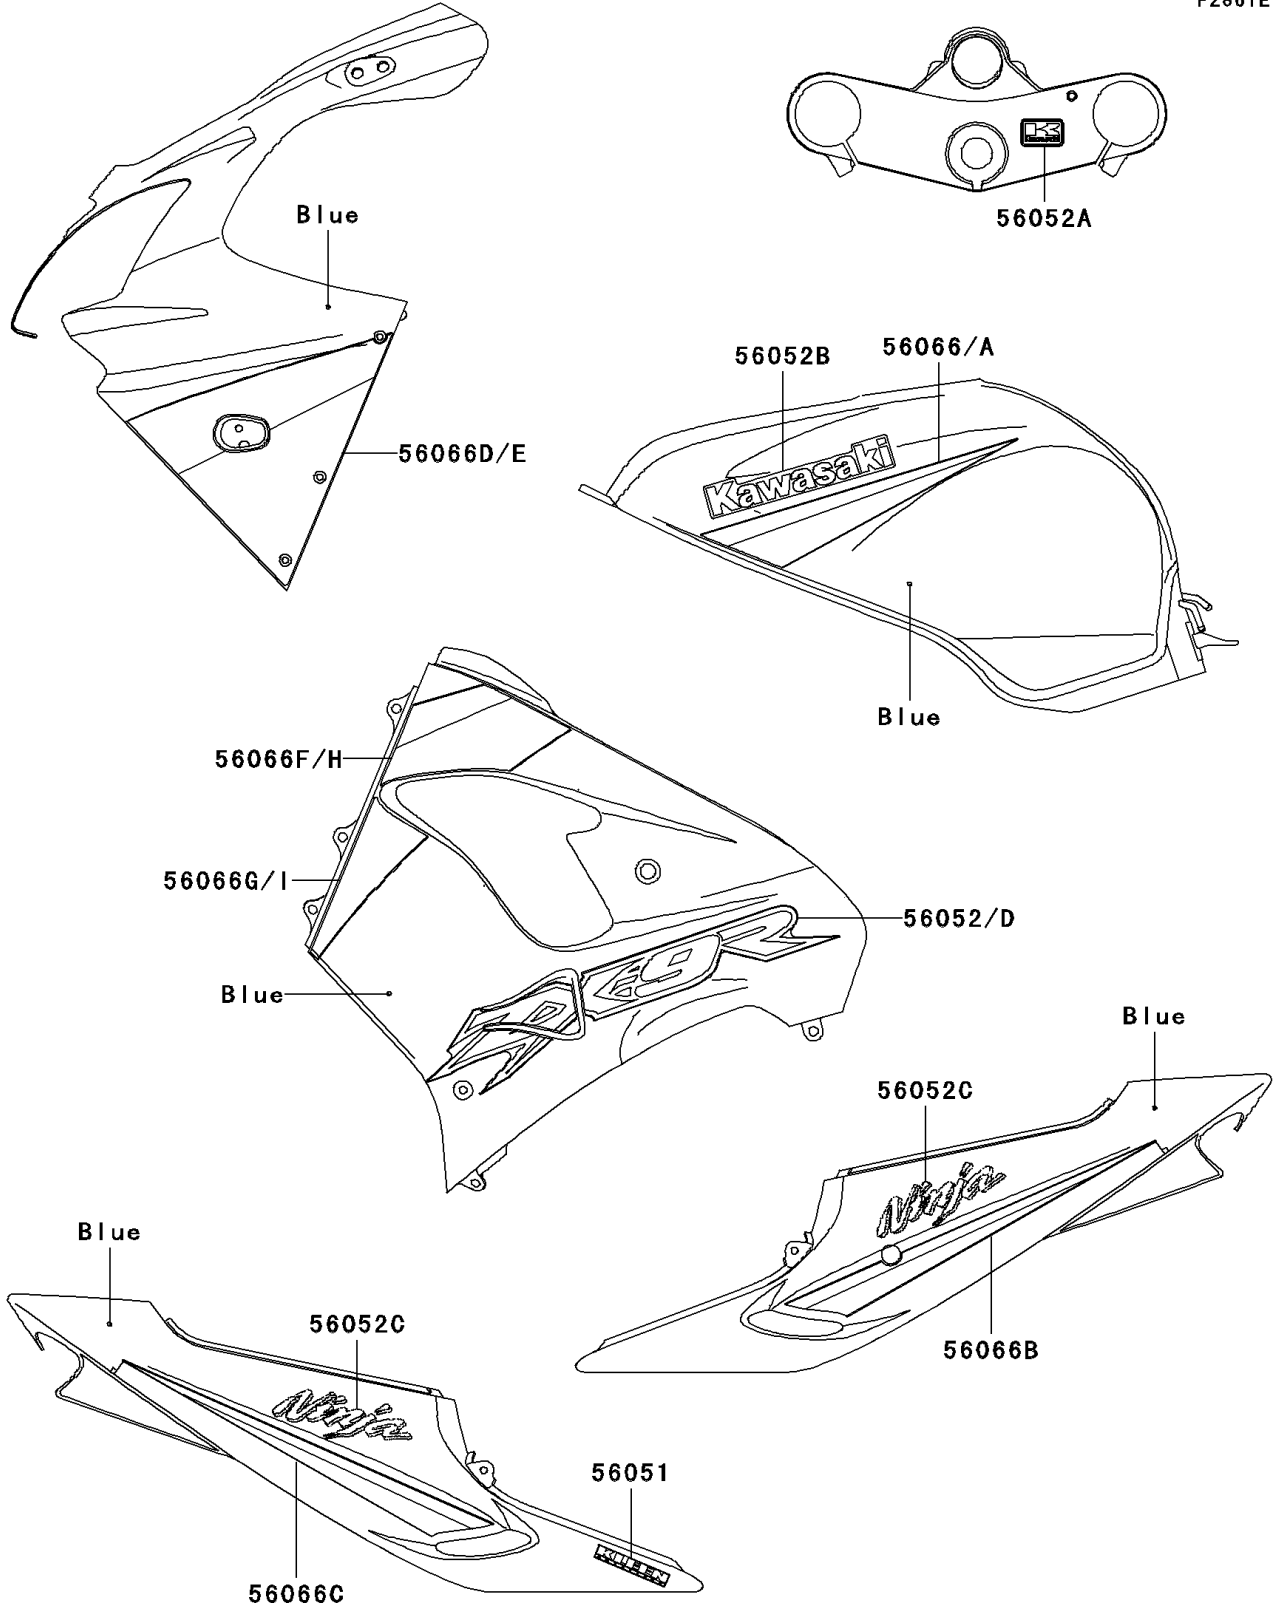

2003 Ninja® ZX™ -9R PARTS DIAGRAM

Decals(Blue)(CN)(ZX900-F2)

F2861E

2003 Ninja® ZX™ -9R PARTS LIST

Decals(Blue)(CN)(ZX900-F2)

ITEM NAME	PART NUMBER	QUANTITY
MARK,KLEEN (Ref # 56051)	56051-1801	1
MARK,CNT COWLING,LWR,RH,ZX-9R (Ref # 56052)	56052-0026	1
MARK,K.KAWASAKI (Ref # 56052A)	56052-1202	1
MARK,FUEL TANK,KAWASAKI (Ref # 56052B)	56052-1857	2
MARK,SEAT COVER,NINJA (Ref # 56052C)	56052-1858	2
MARK,CNT COWLING,LWE,LH,ZX-9R (Ref # 56052D)	56052-1859	1
PATTERN,FUEL TANK,LH (Ref # 56066)	56066-1445	1
PATTERN,FUEL TANK,RH (Ref # 56066A)	56066-1446	1
PATTERN,SEAT COVER,RR,LH (Ref # 56066B)	56066-1448	1
PATTERN,SEAT COVER,RR,RH (Ref # 56066C)	56066-1450	1
PATTERN,UPP COWLING,LH (Ref # 56066D)	56066-1451	1
PATTERN,UPP COWLING,RH (Ref # 56066E)	56066-1452	1
PATTERN,CNT COWLING,UPP,LH (Ref # 56066F)	56066-1453	1
PATTERN,CNT COWLING,FR,LH (Ref # 56066G)	56066-1454	1
PATTERN,CNT COWLING,UPP,RH (Ref # 56066H)	56066-1467	1
PATTERN,CNT COWLING,FR,RH (Ref # 56066I)	56066-1468	1