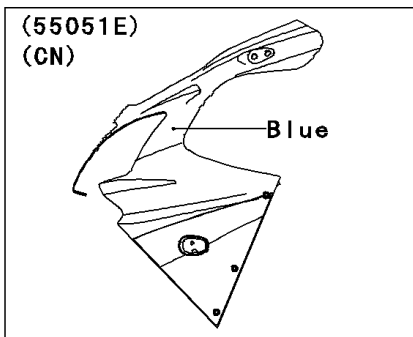

2003 Ninja® ZX™ -9R PARTS DIAGRAM

Cowling(ZX900-F2)

WD

WD

WD

2003 Ninja® ZX™ -9R PARTS LIST

Cowling(ZX900-F2)

ITEM NAME	PART NUMBER	QUANTITY
BOLT-FLANGED,8X30 (Ref # 130)	130J0830	2
BRACKET,UPP COWLING,LH (Ref # 11052)	11052-1644	1
BRACKET,UPP COWLING,RH (Ref # 11052A)	11052-1645	1
BRACKET,HEAD LAMP RELAY (Ref # 11052B)	11052-1822	1
COVER,RADIATOR,LH (Ref # 14090)	14090-1950	1
COVER,RADIATOR,RH (Ref # 14090A)	14090-1951	1
COVER,UNDER BRACKET (Ref # 14091)	14091-1271	1
WINDSHIELD (Ref # 39154)	39154-5016	1
BRACKET-ASSY,UPP COWLING (Ref # 39184)	39184-1088	1
COWLING,UPP,M.S.SILVER (Ref # 55028)	55028-1386-474	1
COWLING,DUCT,M.F.C.GRAY (Ref # 55028A)	55028-1387-3L	1
COWLING,DUCT,L.GREEN (Ref # 55028C)	55028-1387-7F	1
COWLING,INNER,LH (Ref # 55028D)	55028-1388	1
COWLING,INNER,RH (Ref # 55028E)	55028-1389	1
COWLING-ASSY,UPP,L.GREEN (Ref # 55051D)	55051-5324-7F	1
MIRROR-ASSY,LH (Ref # 56001)	56001-1483	1
MIRROR-ASSY,RH (Ref # 56001A)	56001-1484	1
SCREW,TAPPING,6X16 (Ref # 92009)	92009-1436	2
SCREW,5X16 (Ref # 92009A)	92009-1909	10
NUT,CAP,6MM,BLACK (Ref # 92015)	92015-1170	4
NUT,CAP,8MM,BLACK (Ref # 92015A)	92015-1174	2
NUT,WELL,5MM (Ref # 92015B)	92015-1757	10
NUT,6MM (Ref # 92015C)	92015-1758	2
RIVET (Ref # 92039)	92039-1227	3
GROMMET (Ref # 92071)	92071-1222	2
DAMPER (Ref # 92075)	92075-1912	2
BOLT,SOCKET,6X14 (Ref # 92151)	92151-1654	2
DAMPER,MIRROR (Ref # 92160)	92160-1089	4
WASHER,NYLON,5.3X11.5X0.5 (Ref # 92200)	92200-1480	10