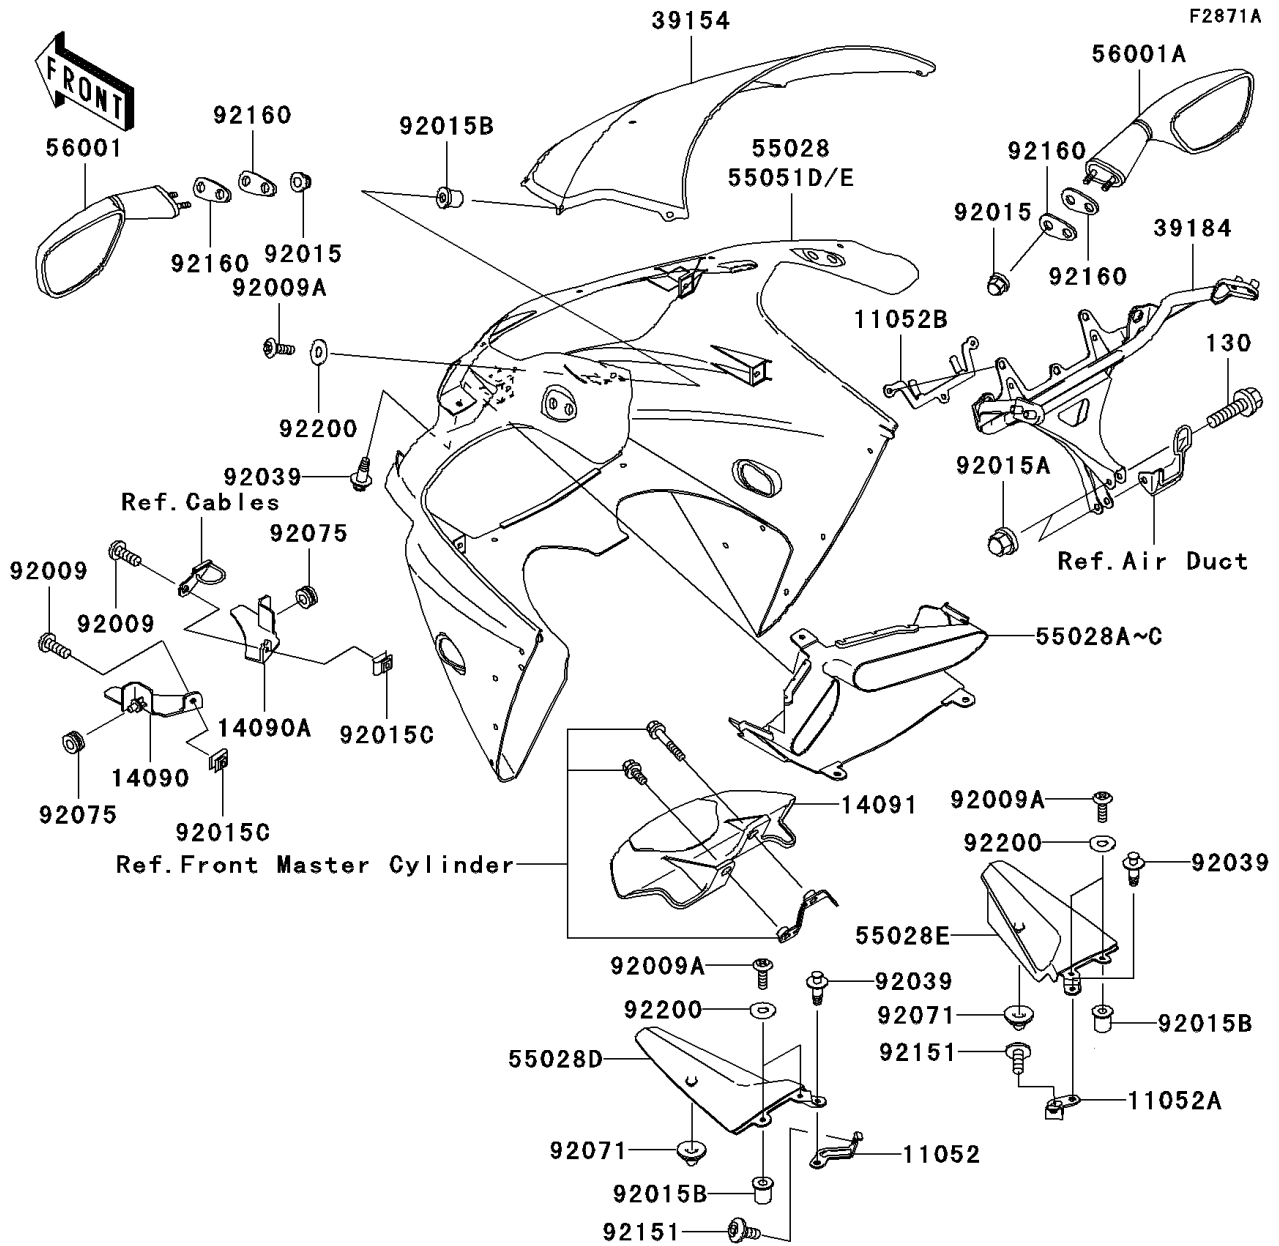

2003 Ninja® ZX™ -9R PARTS DIAGRAM

Cowling(ZX900-F2)

WD

WD

WD

2003 Ninja® ZX™ -9R PARTS LIST

Cowling(ZX900-F2)

ITEM NAME	PART NUMBER	QUANTITY
BOLT-FLANGED,8X30 (Ref # 130)	130J0830	2
BRACKET,UPP COWLING,LH (Ref # 11052)	11052-1644	1
BRACKET,UPP COWLING,RH (Ref # 11052A)	11052-1645	1
BRACKET,HEAD LAMP RELAY (Ref # 11052B)	11052-1822	1
COVER,RADIATOR,LH (Ref # 14090)	14090-1950	1
COVER,RADIATOR,RH (Ref # 14090A)	14090-1951	1
COVER,UNDER BRACKET (Ref # 14091)	14091-1271	1
WINDSHIELD (Ref # 39154)	39154-5016	1
BRACKET-ASSY,UPP COWLING (Ref # 39184)	39184-1088	1
COWLING,UPP,M.S.SILVER (Ref # 55028)	55028-1386-474	1
COWLING,DUCT,M.F.C.GRAY (Ref # 55028A)	55028-1387-3L	1
COWLING,DUCT,L.GREEN (Ref # 55028C)	55028-1387-7F	1
COWLING,INNER,LH (Ref # 55028D)	55028-1388	1
COWLING,INNER,RH (Ref # 55028E)	55028-1389	1
COWLING-ASSY,UPP,L.GREEN (Ref # 55051D)	55051-5324-7F	1
MIRROR-ASSY,LH (Ref # 56001)	56001-1483	1
MIRROR-ASSY,RH (Ref # 56001A)	56001-1484	1
SCREW,TAPPING,6X16 (Ref # 92009)	92009-1436	2
SCREW,5X16 (Ref # 92009A)	92009-1909	10
NUT,CAP,6MM,BLACK (Ref # 92015)	92015-1170	4
NUT,CAP,8MM,BLACK (Ref # 92015A)	92015-1174	2
NUT,WELL,5MM (Ref # 92015B)	92015-1757	10
NUT,6MM (Ref # 92015C)	92015-1758	2
RIVET (Ref # 92039)	92039-1227	3
GROMMET (Ref # 92071)	92071-1222	2
DAMPER (Ref # 92075)	92075-1912	2
BOLT,SOCKET,6X14 (Ref # 92151)	92151-1654	2
DAMPER,MIRROR (Ref # 92160)	92160-1089	4
WASHER,NYLON,5.3X11.5X0.5 (Ref # 92200)	92200-1480	10

2003 Ninja® ZX™ -9R PARTS LIST

Cowling(ZX900-F2)

ITEM NAME	PART NUMBER	QUANTITY
COWLING,DUCT,M.C.BLUE (Ref # 55028B)	55028-1387-469	1
COWLING-ASSY,UPP,M.C.BLUE (Ref # 55051E)	55051-5345-469	1