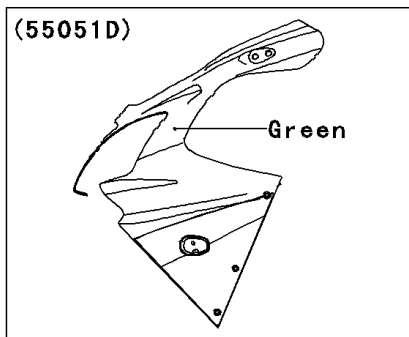

2003 Ninja® ZX™ -9R PARTS DIAGRAM

Cowling(ZX900-F2)

WD

WD

WD

2003 Ninja® ZX™ -9R PARTS LIST

Cowling(ZX900-F2)

ITEM NAME	PART NUMBER	QUANTITY
BOLT-FLANGED,8X30 (Ref # 130)	130J0830	2
BRACKET,UPP COWLING,LH (Ref # 11052)	11052-1644	1
BRACKET,UPP COWLING,RH (Ref # 11052A)	11052-1645	1
BRACKET,HEAD LAMP RELAY (Ref # 11052B)	11052-1822	1
COVER,RADIATOR,LH (Ref # 14090)	14090-1950	1
COVER,RADIATOR,RH (Ref # 14090A)	14090-1951	1
COVER,UNDER BRACKET (Ref # 14091)	14091-1271	1
WINDSHIELD (Ref # 39154)	39154-5016	1
BRACKET-ASSY,UPP COWLING (Ref # 39184)	39184-1088	1
COWLING,UPP,M.S.SILVER (Ref # 55028)	55028-1386-474	1
COWLING,DUCT,M.F.C.GRAY (Ref # 55028A)	55028-1387-3L	1
COWLING,DUCT,L.GREEN (Ref # 55028C)	55028-1387-7F	1
COWLING,INNER,LH (Ref # 55028D)	55028-1388	1
COWLING,INNER,RH (Ref # 55028E)	55028-1389	1
COWLING-ASSY,UPP,L.GREEN (Ref # 55051D)	55051-5324-7F	1
MIRROR-ASSY,LH (Ref # 56001)	56001-1483	1
MIRROR-ASSY,RH (Ref # 56001A)	56001-1484	1
SCREW,TAPPING,6X16 (Ref # 92009)	92009-1436	2
SCREW,5X16 (Ref # 92009A)	92009-1909	10
NUT,CAP,6MM,BLACK (Ref # 92015)	92015-1170	4
NUT,CAP,8MM,BLACK (Ref # 92015A)	92015-1174	2
NUT,WELL,5MM (Ref # 92015B)	92015-1757	10
NUT,6MM (Ref # 92015C)	92015-1758	2
RIVET (Ref # 92039)	92039-1227	3
GROMMET (Ref # 92071)	92071-1222	2
DAMPER (Ref # 92075)	92075-1912	2
BOLT,SOCKET,6X14 (Ref # 92151)	92151-1654	2
DAMPER,MIRROR (Ref # 92160)	92160-1089	4
WASHER,NYLON,5.3X11.5X0.5 (Ref # 92200)	92200-1480	10