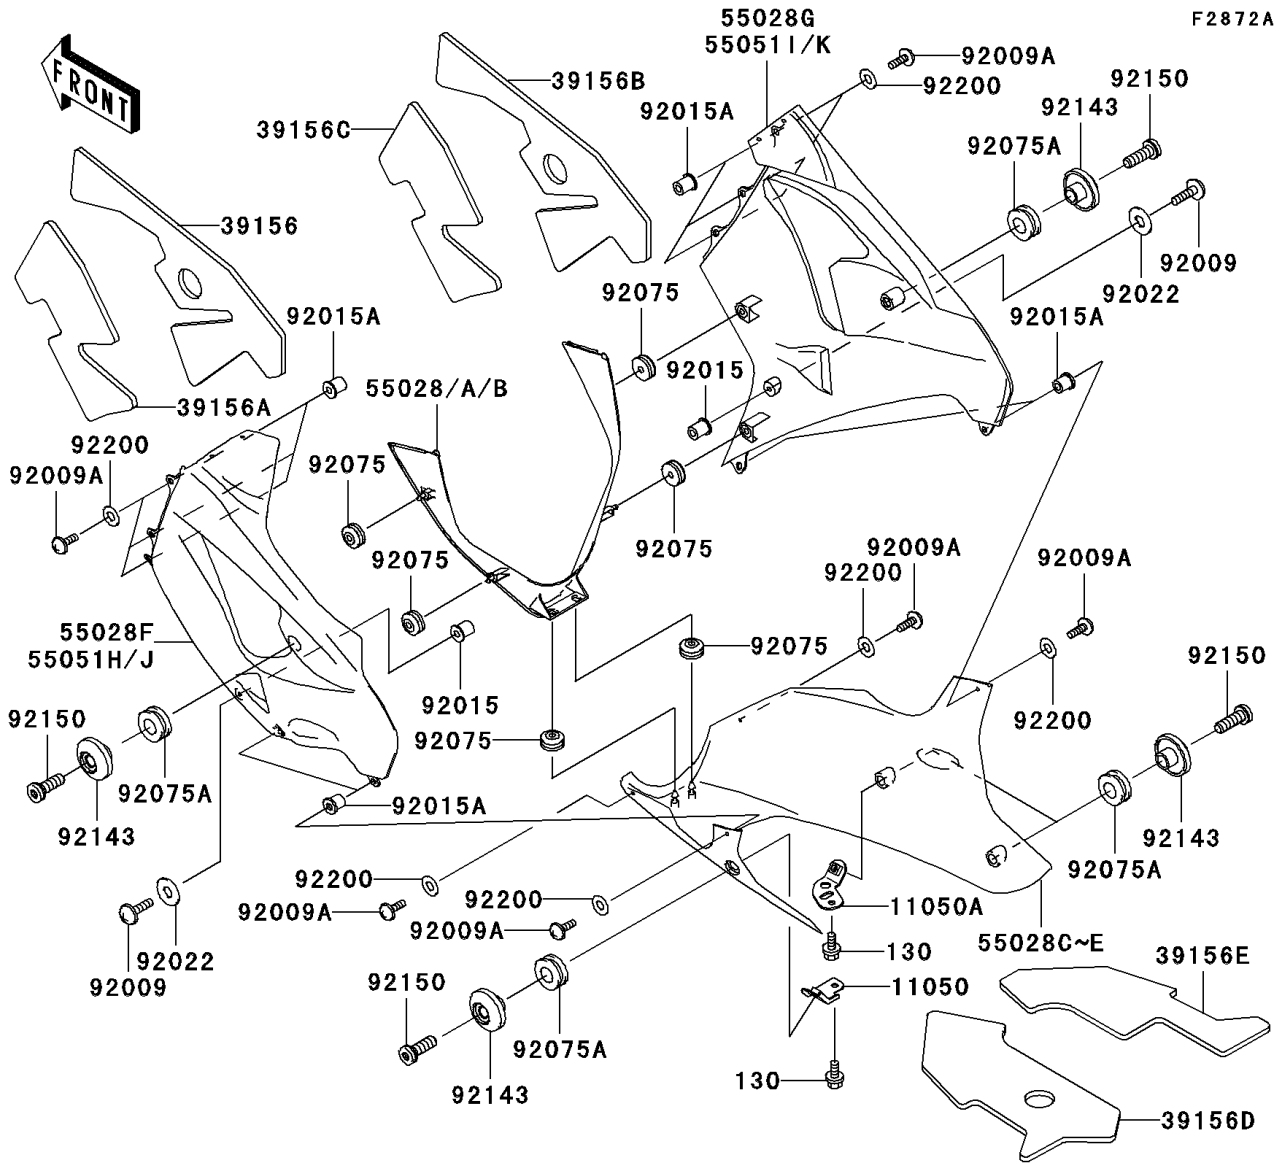

2003 Ninja® ZX™ -9R PARTS DIAGRAM

Cowling Lower(ZX900-F2)

(Silver)

Silver

(55028C)

Graystone

WD

(Green)

(55051H/I)

Green

WD

Green

(Blue) (CN)

(55051J/K)

Blue

WD

Blue

2003 Ninja® ZX™ -9R PARTS LIST

Cowling Lowers(ZX900-F2)

ITEM NAME	PART NUMBER	QUANTITY
BRACKET,LWR COWLING,LH (Ref # 11050)	11050-1456	1
BRACKET,LWR COWLING,RH (Ref # 11050A)	11050-1778	1
PAD,SIDE COWLING,LH,UPP (Ref # 39156)	39156-1603	1
PAD,SIDE COWLING,LH,LWR (Ref # 39156A)	39156-1604	1
PAD,SIDE COWLING,RH,UPP (Ref # 39156B)	39156-1605	1
PAD,SIDE COWLING,RH,LWR (Ref # 39156C)	39156-1606	1
PAD,LWR COWLING,LH (Ref # 39156D)	39156-1607	1
PAD,LWR COWLING,RH (Ref # 39156E)	39156-1608	1
COWLING,FR,M.S.SILVER (Ref # 55028A)	55028-1363-474	1
COWLING,FR,L.GREEN (Ref # 55028B)	55028-1363-7F	1
COWLING,LWR,M.GRAYSTONE (Ref # 55028C)	55028-1393-C4	1
COWLING,LWR,L.GREEN (Ref # 55028E)	55028-1393-7F	1
COWLING,SIDE,LH,M.S.SILVER (Ref # 55028F)	55028-1438-474	1
COWLING,SIDE,RH,M.S.SILVER (Ref # 55028G)	55028-1439-474	1
COWLING-ASSY,SIDE,LH,L.GREEN (Ref # 55051H)	55051-5326-7F	1
COWLING-ASSY,SIDE,RH,L.GREEN (Ref # 55051I)	55051-5327-7F	1
SCREW,6X22 (Ref # 92009)	92009-1664	2
SCREW,5X16 (Ref # 92009A)	92009-1909	10
NUT (Ref # 92015)	92015-1700	2
NUT,WELL,5MM (Ref # 92015A)	92015-1757	10
WASHER,6.5X16X1 (Ref # 92022)	92022-1143	2
DAMPER (Ref # 92075)	92075-1067	6
BOLT-FLANGED (Ref # 130)	130J0612	2
DAMPER (Ref # 92075A)	92075-1634	5
COLLAR,BLACK (Ref # 92143)	92143-1226	5
BOLT,SOCKET,6X18 (Ref # 92150)	92150-1553	5
WASHER,NYLON,5.3X11.5X0.5 (Ref # 92200)	92200-1480	10
COWLING,FR,M.C.BLUE (Ref # 55028)	55028-1363-469	1
COWLING,LWR,M.C.BLUE (Ref # 55028D)	55028-1393-469	1

2003 Ninja® ZX™ -9R PARTS LIST

Cowling Lowers(ZX900-F2)

ITEM NAME	PART NUMBER	QUANTITY
COWLING-ASSY,SIDE,LH,M.C.BLUE (Ref # 55051J)	55051-5347-469	1
COWLING-ASSY,SIDE,RH,M.C.BLUE (Ref # 55051K)	55051-5348-469	1