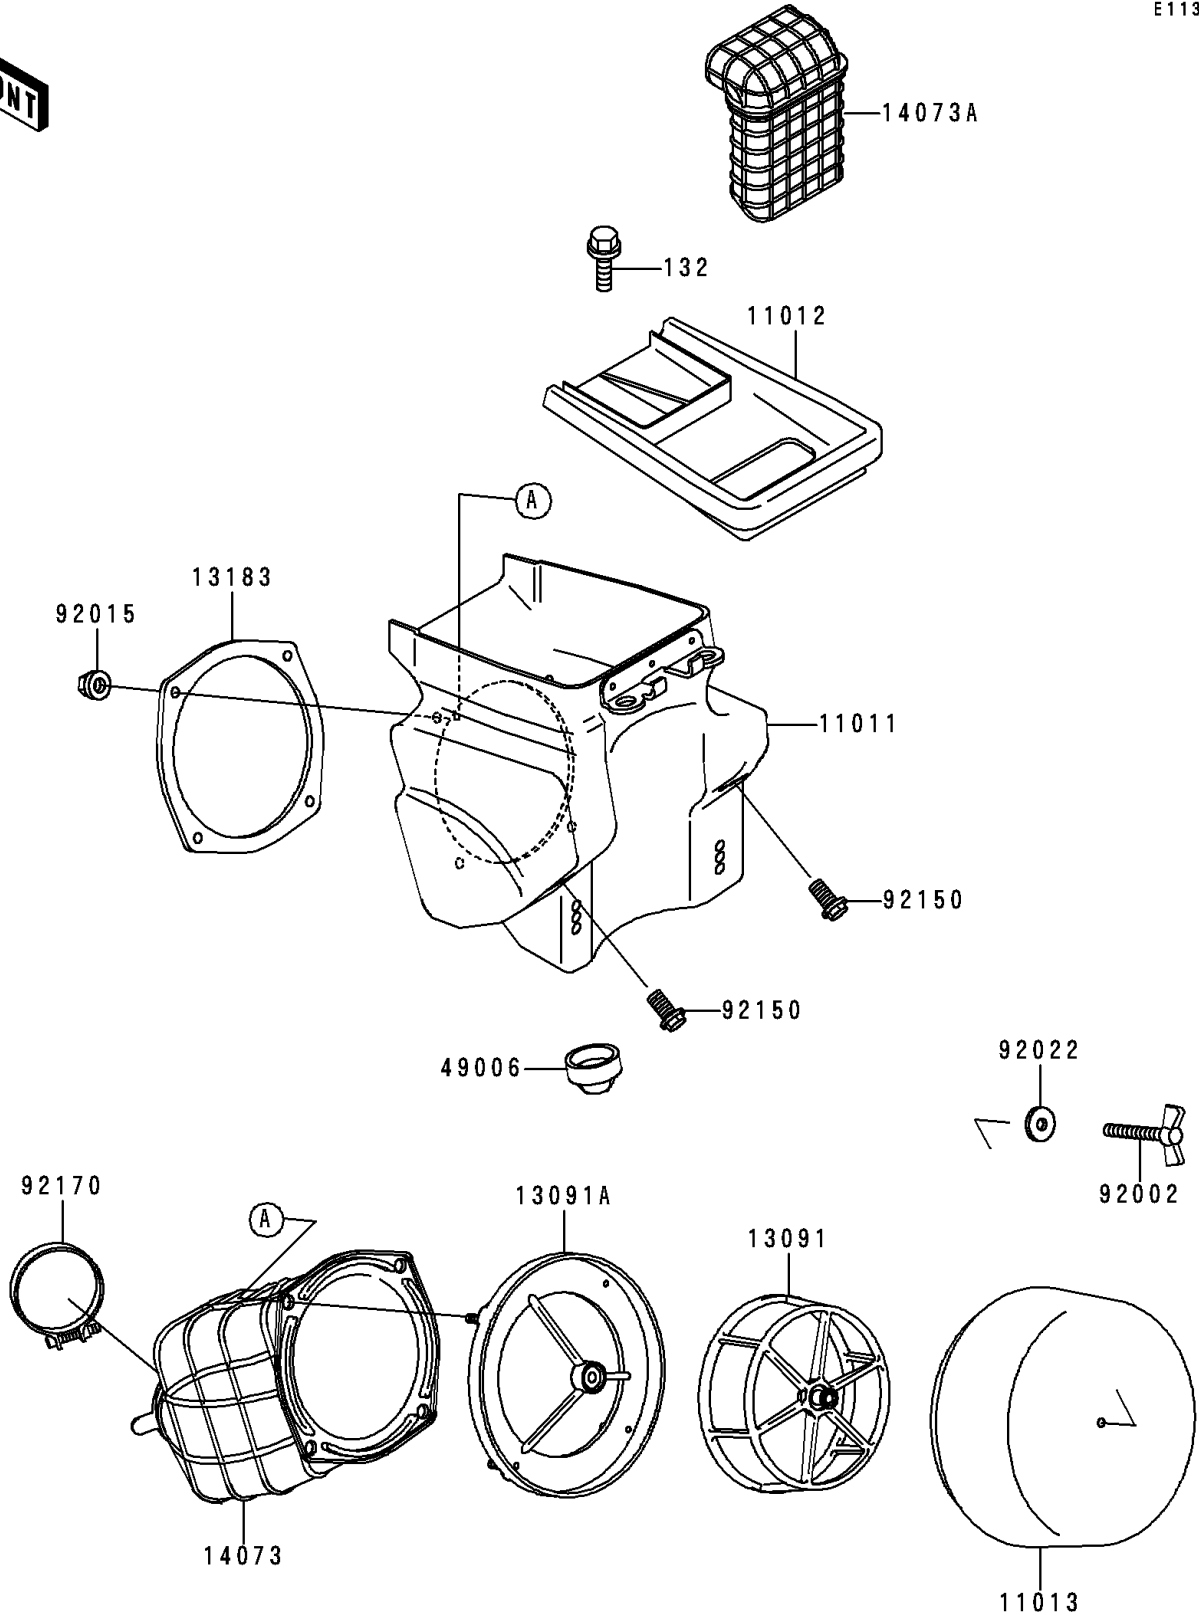

1992 KDX200 PARTS DIAGRAM

Air Cleaner

E1130

1992 KDX200 PARTS LIST

Air Cleaner

ITEM NAME	PART NUMBER	QUANTITY
BOLT-FLANGED-SMALL (Ref # 132)	132G0612	1
CASE-AIR FILTER (Ref # 11011)	11011-1297	1
CAP,AIR FILTER (Ref # 11012)	11012-1691	1
ELEMENT-AIR FILTER (Ref # 11013)	11013-1260	1
HOLDER,ELEMENT (Ref # 13091)	13091-1454	1
HOLDER (Ref # 13091A)	13091-1951	1
PLATE,DUCT FITTING (Ref # 13183)	13183-1046	1
DUCT,AIR FILTER (Ref # 14073)	14073-1362	1
DUCT,AIR INLET (Ref # 14073A)	14073-1577	1
BOOT (Ref # 49006)	49006-1248	1
BOLT,WING (Ref # 92002)	92002-1719	1
NUT,FLANGED,5MM (Ref # 92015)	92015-1259	4
WASHER,6.5X20X1.6 (Ref # 92022)	92022-125	1
BOLT,FLANGED,6X16 (Ref # 92150)	92150-1506	2
CLAMP,65MM (Ref # 92170)	92170-1526	1