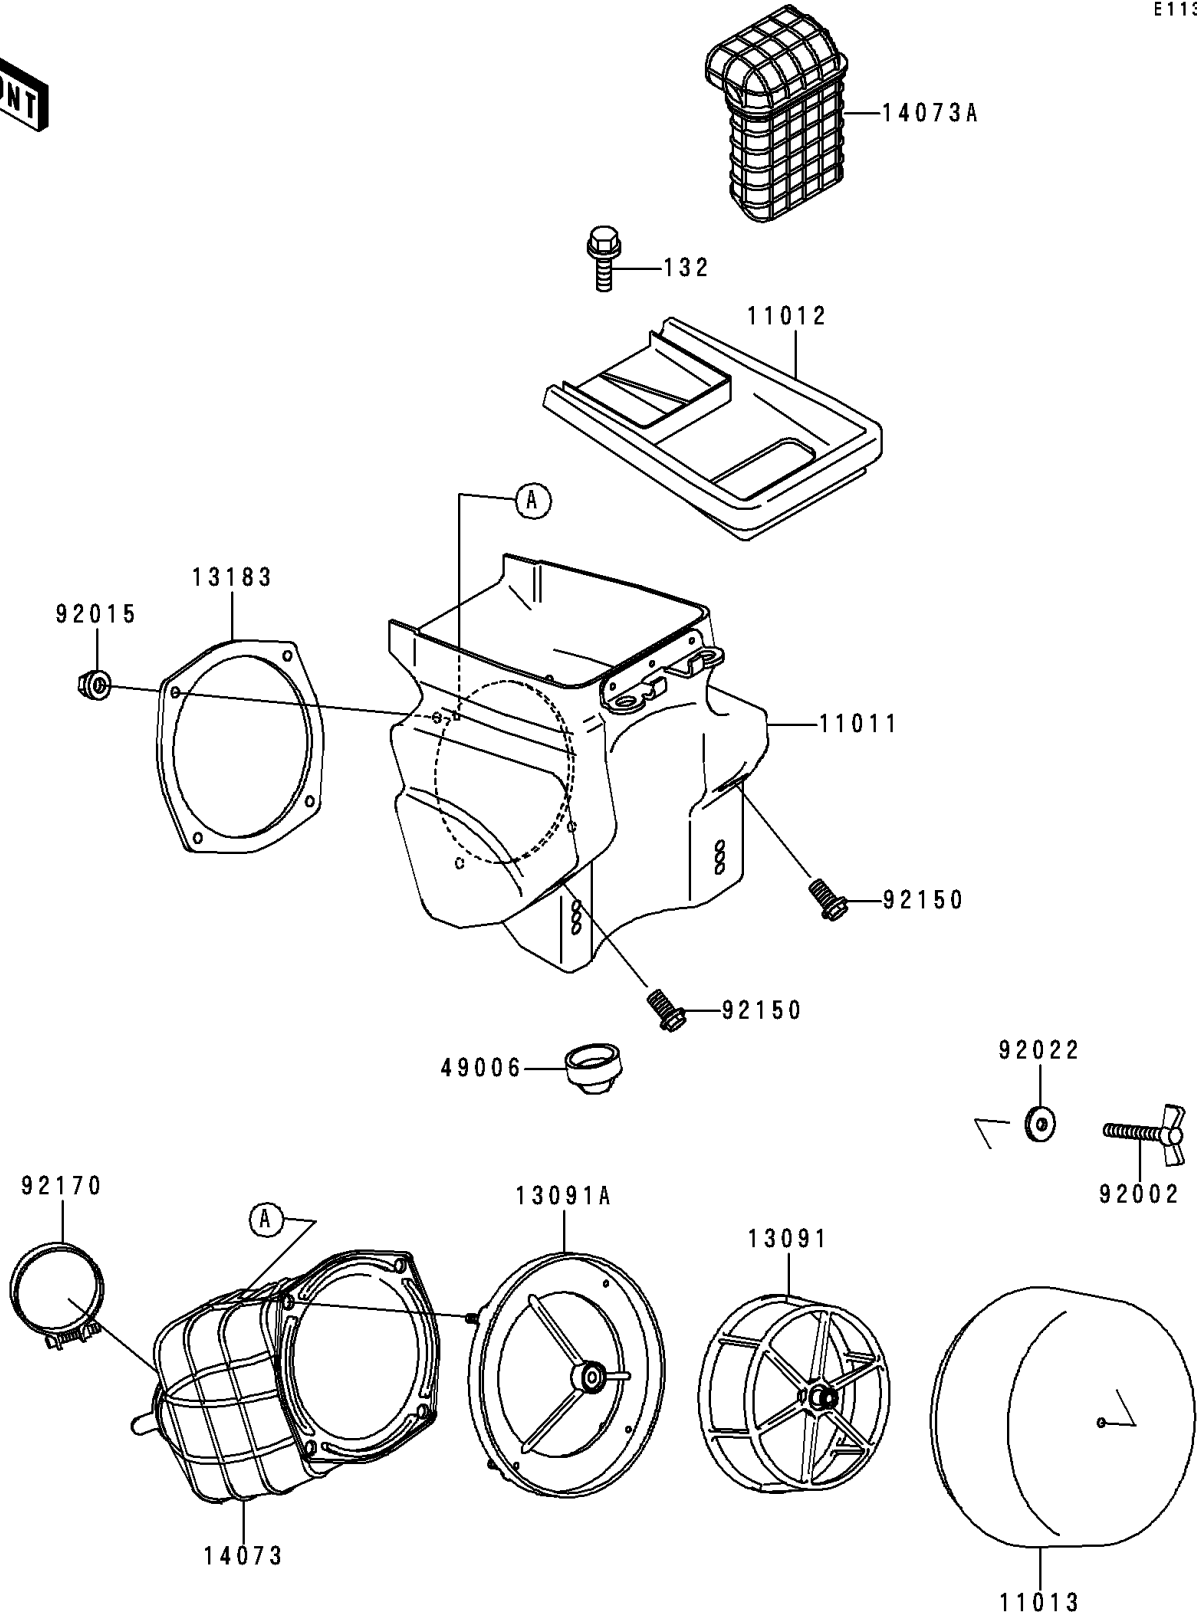

1992 KDX200 PARTS DIAGRAM

Air Cleaner

E1130

1992 KDX200 PARTS LIST

Air Cleaner

ITEM NAME	PART NUMBER	QUANTITY
BOLT-FLANGED-SMALL (Ref # 132)	132G0612	1
CASE-AIR FILTER (Ref # 11011)	11011-1297	1
CAP,AIR FILTER (Ref # 11012)	11012-1691	1
ELEMENT-AIR FILTER (Ref # 11013)	11013-1260	1
HOLDER,ELEMENT (Ref # 13091)	13091-1454	1
HOLDER (Ref # 13091A)	13091-1951	1
PLATE,DUCT FITTING (Ref # 13183)	13183-1046	1
DUCT,AIR FILTER (Ref # 14073)	14073-1362	1
DUCT,AIR INLET (Ref # 14073A)	14073-1577	1
BOOT (Ref # 49006)	49006-1248	1
BOLT,WING (Ref # 92002)	92002-1719	1
NUT,FLANGED,5MM (Ref # 92015)	92015-1259	4
WASHER,6.5X20X1.6 (Ref # 92022)	92022-125	1
BOLT,FLANGED,6X16 (Ref # 92150)	92150-1506	2
CLAMP,65MM (Ref # 92170)	92170-1526	1