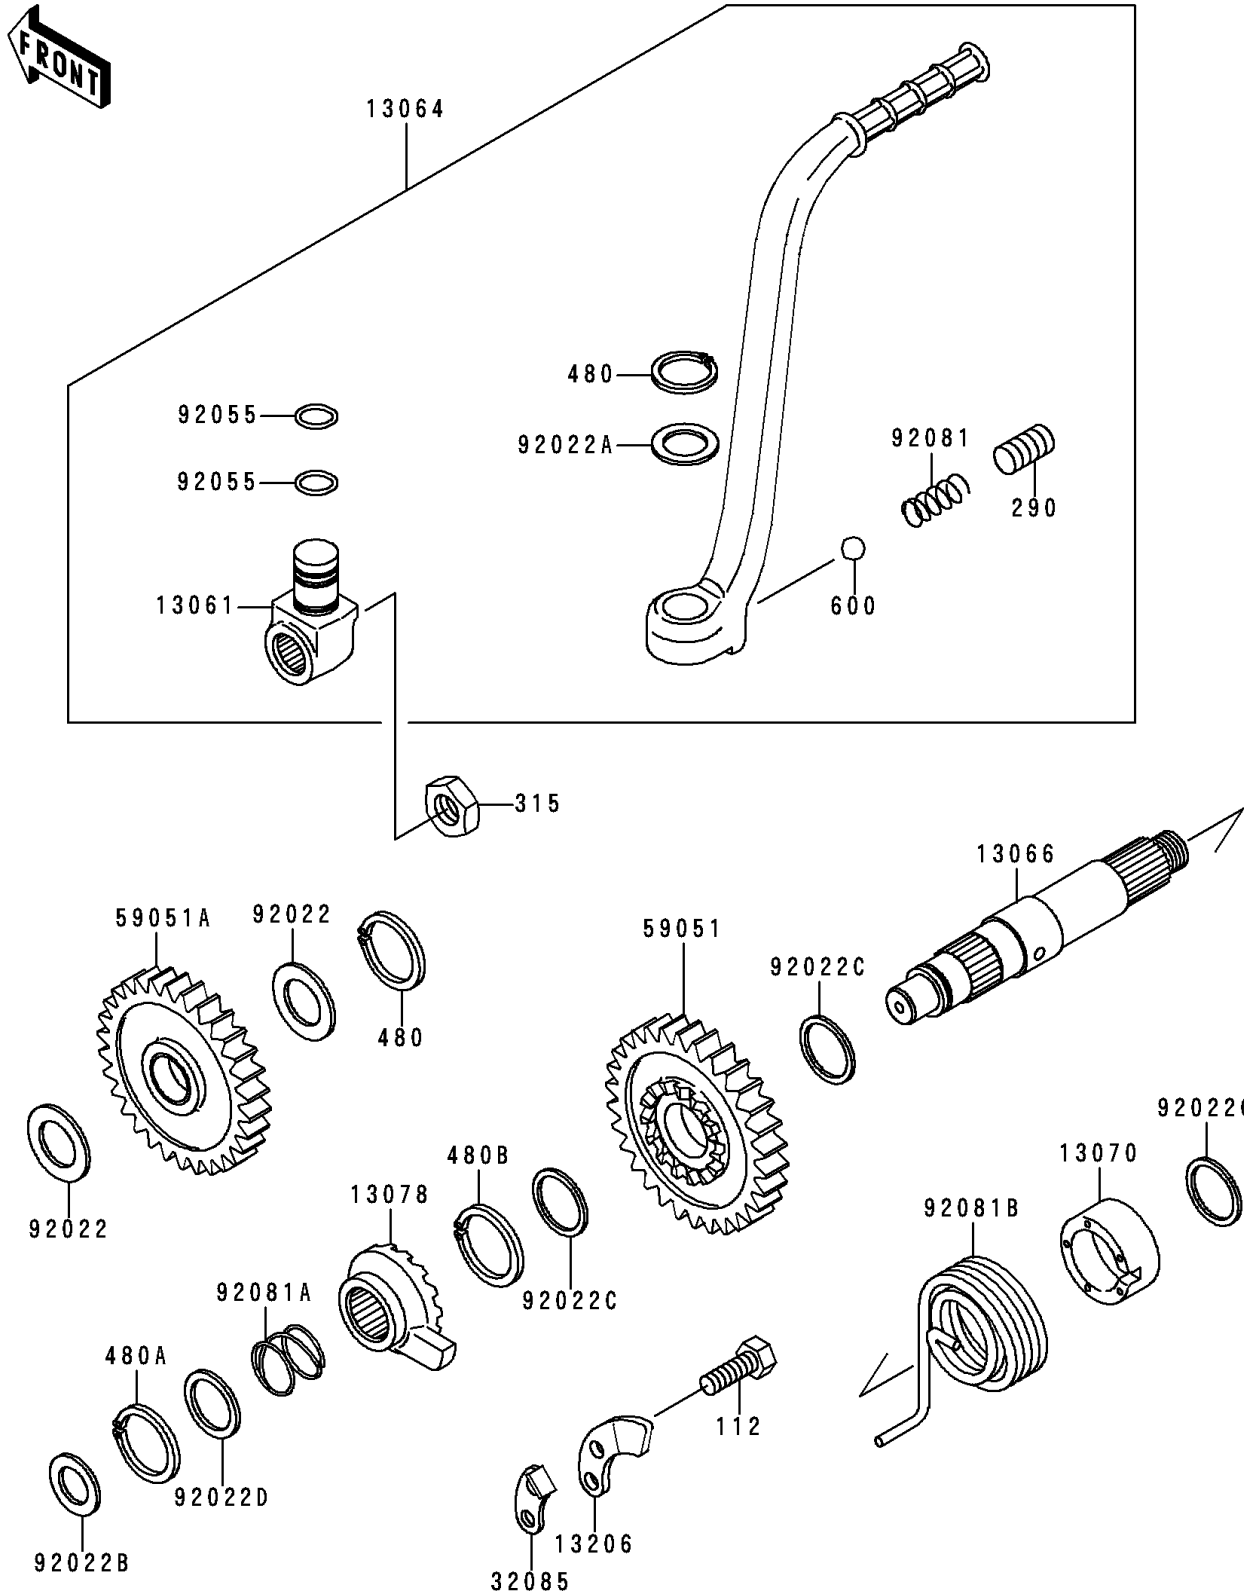

1993 KDX200 PARTS DIAGRAM

Kickstarter Mechanism

E1340

1993 KDX200 PARTS LIST

Kickstarter Mechanism

| ITEM NAME | PART NUMBER | QUANTITY |
|-------------------------------------|-------------|----------|
| BOLT-UPSET (Ref # 112) | 112Y0618 | 2 |
| SCREW-SET-SOCKET,8X8 (Ref # 290) | 290Q0808 | 1 |
| NUT-HEX-FINE (Ref # 315) | 315G1200 | 1 |
| CIRCLIP-TYPE-C,15MM (Ref # 480) | 480J1500 | 2 |
| CIRCLIP-TYPE-C,16MM (Ref # 480A) | 480J1600 | 1 |
| CIRCLIP-TYPE-C,18MM (Ref # 480B) | 480J1800 | 1 |
| BALL-STEEL,1/4" (Ref # 600) | 600A0800 | 1 |
| BOSS,KICK PEDAL (Ref # 13061) | 13061-1284 | 1 |
| LEVER-ASSY-KICK,PEDAL (Ref # 13064) | 13064-1148 | 1 |
| SHAFT-KICK (Ref # 13066) | 13066-1071 | 1 |
| GUIDE,KICK SPRING (Ref # 13070) | 13070-1063 | 1 |
| RATCHET (Ref # 13078) | 13078-1063 | 1 |
| GUIDE-KICK (Ref # 13206) | 13206-1061 | 1 |
| STOPPER,KICKSTARTER (Ref # 32085) | 32085-1016 | 1 |
| GEAR-SPUR,KICKSTARTER (Ref # 59051) | 59051-1224 | 1 |
| GEAR-SPUR,KICK,30T (Ref # 59051A) | 59051-1309 | 1 |
| WASHER,15.3X25X0.5 (Ref # 92022) | 92022-1045 | 2 |
| WASHER,16.3X24X1 (Ref # 92022A) | 92022-1205 | 1 |
| WASHER,12.3X20X0.5 (Ref # 92022B) | 92022-269 | 1 |
| WASHER,18.3X22X0.5 (Ref # 92022C) | 92022-271 | 3 |
| WASHER,16.8X22X0.5 (Ref # 92022D) | 92022-315 | 1 |
| RING-O,10X1.5 (Ref # 92055) | 92055-061 | 2 |
| SPRING,KICK PEDAL (Ref # 92081) | 92081-020 | 1 |
| SPRING,RATCHET (Ref # 92081A) | 92081-122 | 1 |
| SPRING,KICKSTARTER (Ref # 92081B) | 92081-1926 | 1 |