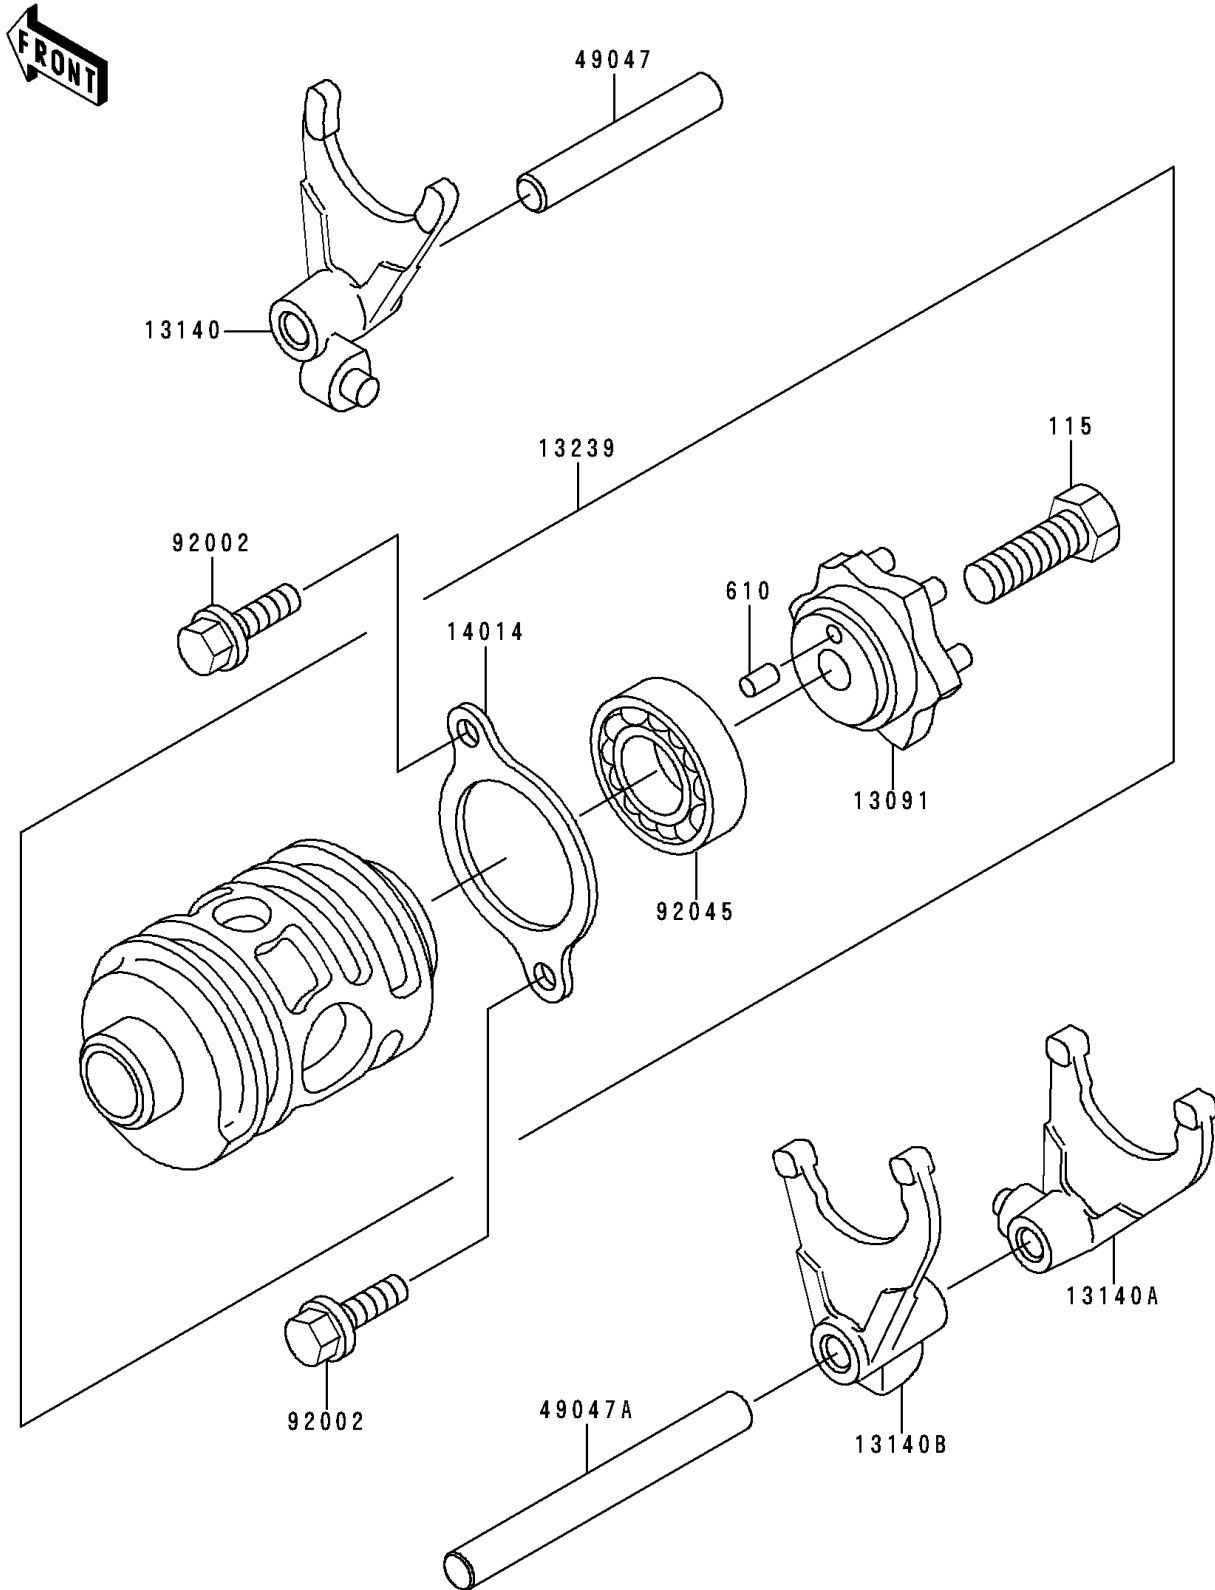

1992 KDX200 PARTS DIAGRAM

Change Drum/Shift Fork

E1362

1992 KDX200 PARTS LIST

Change Drum/Shift Fork

ITEM NAME	PART NUMBER	QUANTITY
BOLT-SMALL-UPSET (Ref # 115)	115G0825	1
ROLLER,4X8 (Ref # 610)	610A0408	1
HOLDER,CHANGE DRUM (Ref # 13091)	13091-1364	1
FORK-SHIFT,5TH&TOP (Ref # 13140)	13140-1074	1
FORK-SHIFT,LOW&4TH (Ref # 13140A)	13140-1143	1
FORK-SHIFT,2ND&3RD (Ref # 13140B)	13140-1144	1
DRUM-ASSY-CHANGE (Ref # 13239)	13239-1125	1
PLATE-POSITION (Ref # 14014)	14014-1020	1
ROD-SHIFT,8X58 (Ref # 49047)	49047-1017	1
ROD-SHIFT,8X82.5 (Ref # 49047A)	49047-1065	1
BOLT,6X12 (Ref # 92002)	92002-1563	2
BEARING-BALL,#6905 (Ref # 92045)	92045-036	1