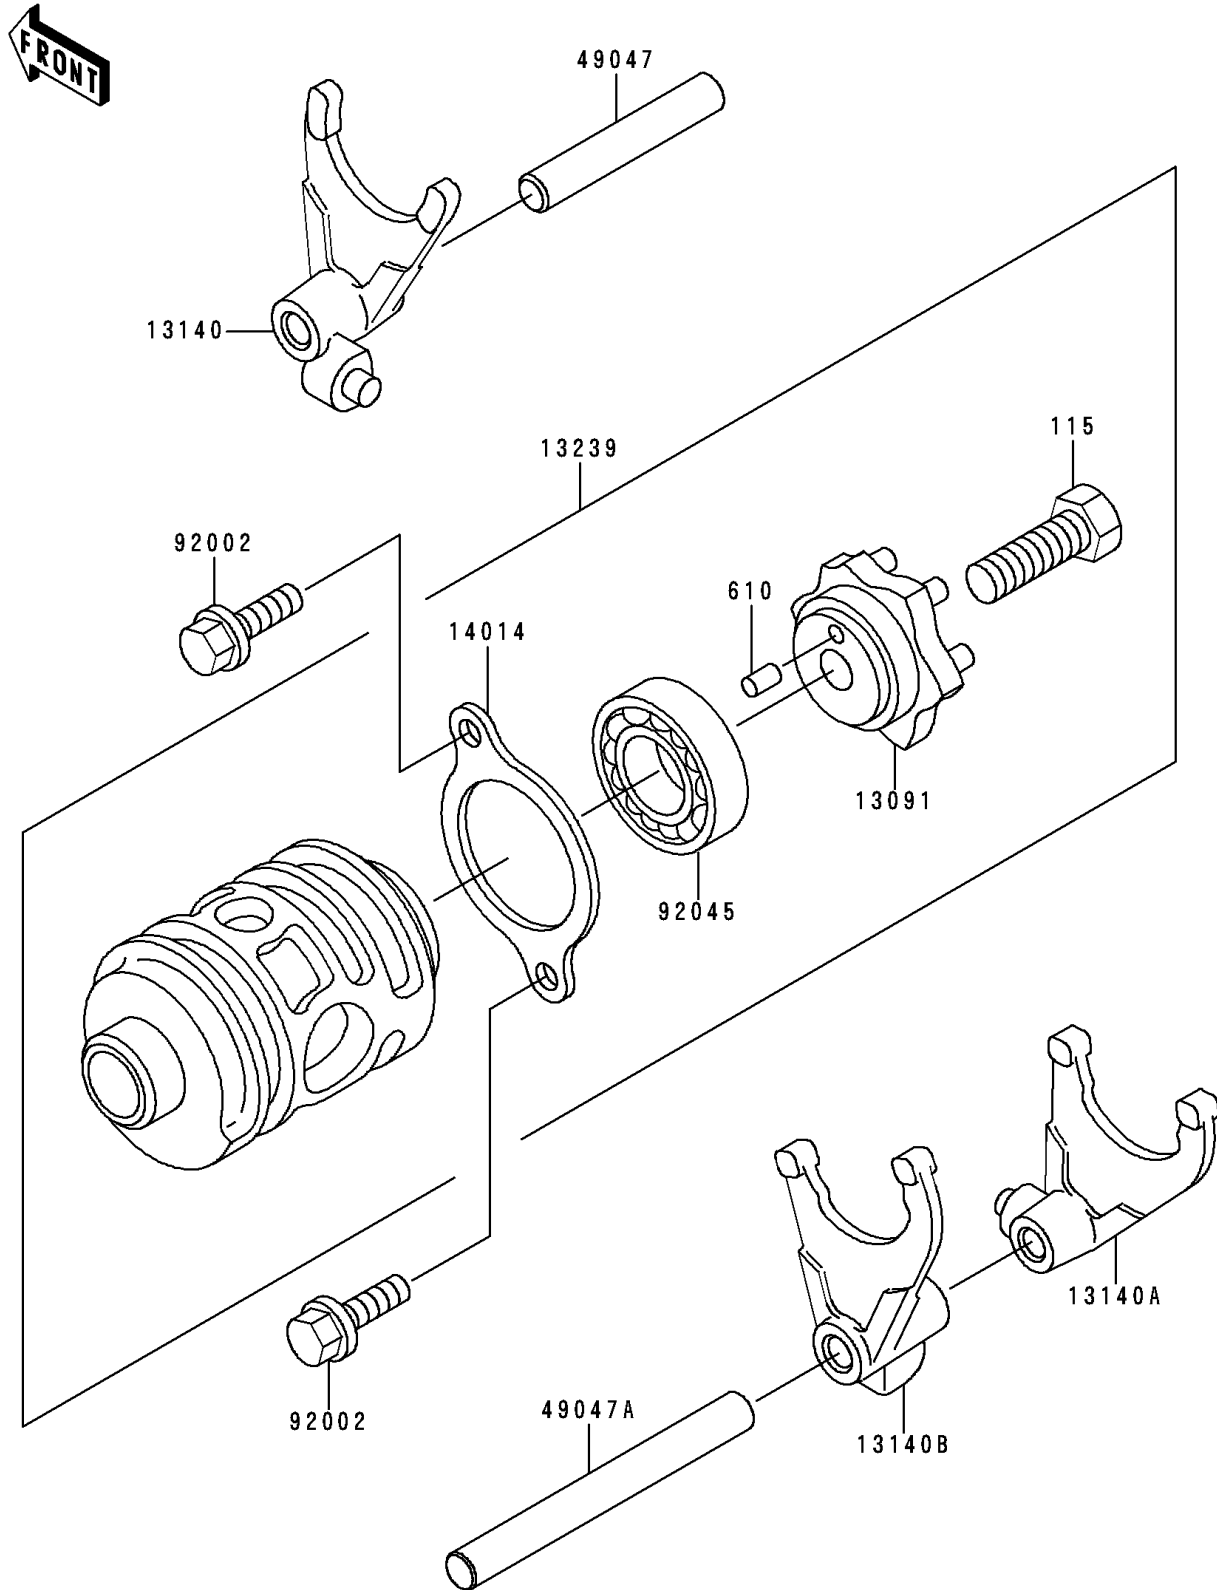

1993 KDX200 PARTS DIAGRAM

Change Drum/Shift Fork

E1362

1993 KDX200 PARTS LIST

Change Drum/Shift Fork

ITEM NAME	PART NUMBER	QUANTITY
BOLT-SMALL-UPSET (Ref # 115)	115G0825	1
ROLLER,4X8 (Ref # 610)	610A0408	1
HOLDER,CHANGE DRUM (Ref # 13091)	13091-1364	1
FORK-SHIFT,5TH&TOP (Ref # 13140)	13140-1074	1
FORK-SHIFT,LOW&4TH (Ref # 13140A)	13140-1143	1
FORK-SHIFT,2ND&3RD (Ref # 13140B)	13140-1144	1
DRUM-ASSY-CHANGE (Ref # 13239)	13239-1125	1
PLATE-POSITION (Ref # 14014)	14014-1020	1
ROD-SHIFT,8X58 (Ref # 49047)	49047-1017	1
ROD-SHIFT,8X82.5 (Ref # 49047A)	49047-1065	1
BOLT,6X12 (Ref # 92002)	92002-1563	2
BEARING-BALL,#6905 (Ref # 92045)	92045-036	1