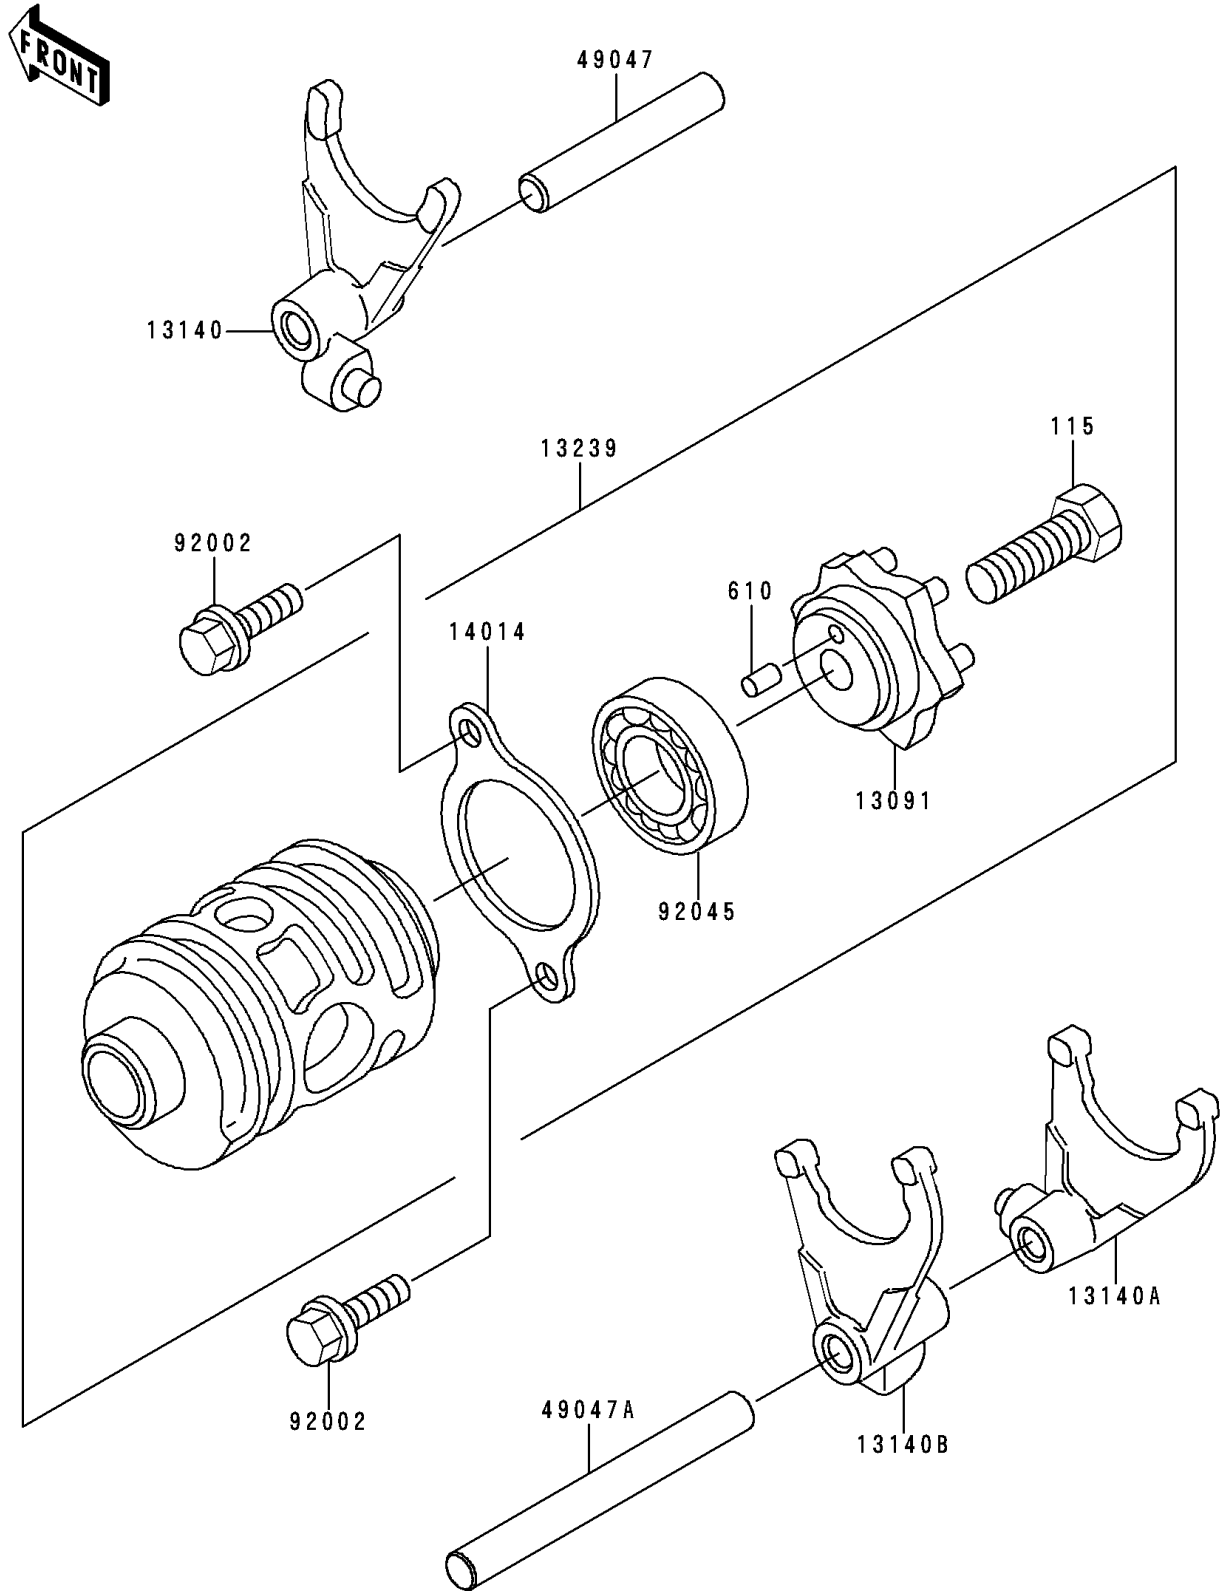

# 1993 KDX200 PARTS DIAGRAM

Change Drum/Shift Fork

E1362

# 1993 KDX200 PARTS LIST

## Change Drum/Shift Fork

ITEM NAME	PART NUMBER	QUANTITY
BOLT-SMALL-UPSET (Ref # 115)	115G0825	1
ROLLER,4X8 (Ref # 610)	610A0408	1
HOLDER,CHANGE DRUM (Ref # 13091)	13091-1364	1
FORK-SHIFT,5TH&TOP (Ref # 13140)	13140-1074	1
FORK-SHIFT,LOW&4TH (Ref # 13140A)	13140-1143	1
FORK-SHIFT,2ND&3RD (Ref # 13140B)	13140-1144	1
DRUM-ASSY-CHANGE (Ref # 13239)	13239-1125	1
PLATE-POSITION (Ref # 14014)	14014-1020	1
ROD-SHIFT,8X58 (Ref # 49047)	49047-1017	1
ROD-SHIFT,8X82.5 (Ref # 49047A)	49047-1065	1
BOLT,6X12 (Ref # 92002)	92002-1563	2
BEARING-BALL,#6905 (Ref # 92045)	92045-036	1