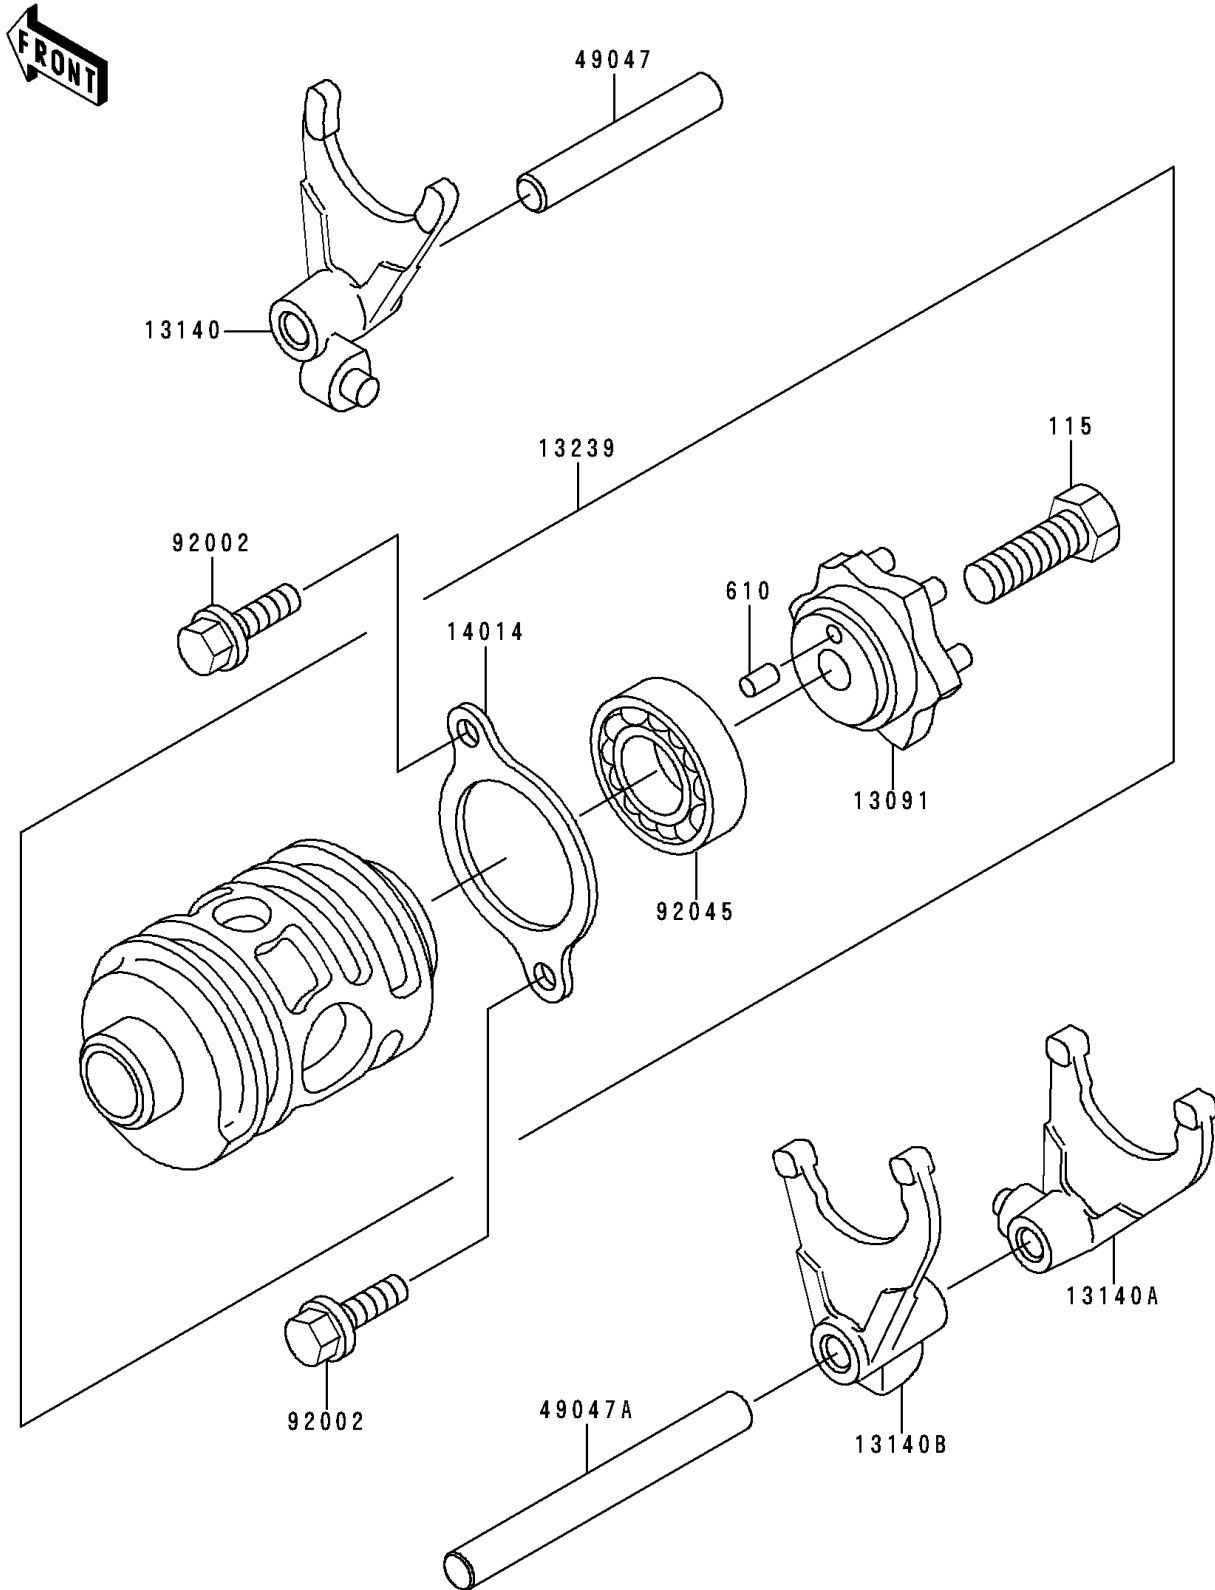

1994 KDX200 PARTS DIAGRAM

Change Drum/Shift Fork

E1362

1994 KDX200 PARTS LIST

Change Drum/Shift Fork

ITEM NAME	PART NUMBER	QUANTITY
BOLT-SMALL-UPSET (Ref # 115)	115G0825	1
ROLLER,4X8 (Ref # 610)	610A0408	1
HOLDER,CHANGE DRUM (Ref # 13091)	13091-1364	1
FORK-SHIFT,5TH&TOP (Ref # 13140)	13140-1074	1
FORK-SHIFT,LOW&4TH (Ref # 13140A)	13140-1143	1
FORK-SHIFT,2ND&3RD (Ref # 13140B)	13140-1144	1
DRUM-ASSY-CHANGE (Ref # 13239)	13239-1125	1
PLATE-POSITION (Ref # 14014)	14014-1020	1
ROD-SHIFT,8X58 (Ref # 49047)	49047-1017	1
ROD-SHIFT,8X82.5 (Ref # 49047A)	49047-1065	1
BOLT,6X12 (Ref # 92002)	92002-1563	2
BEARING-BALL,#6905 (Ref # 92045)	92045-036	1