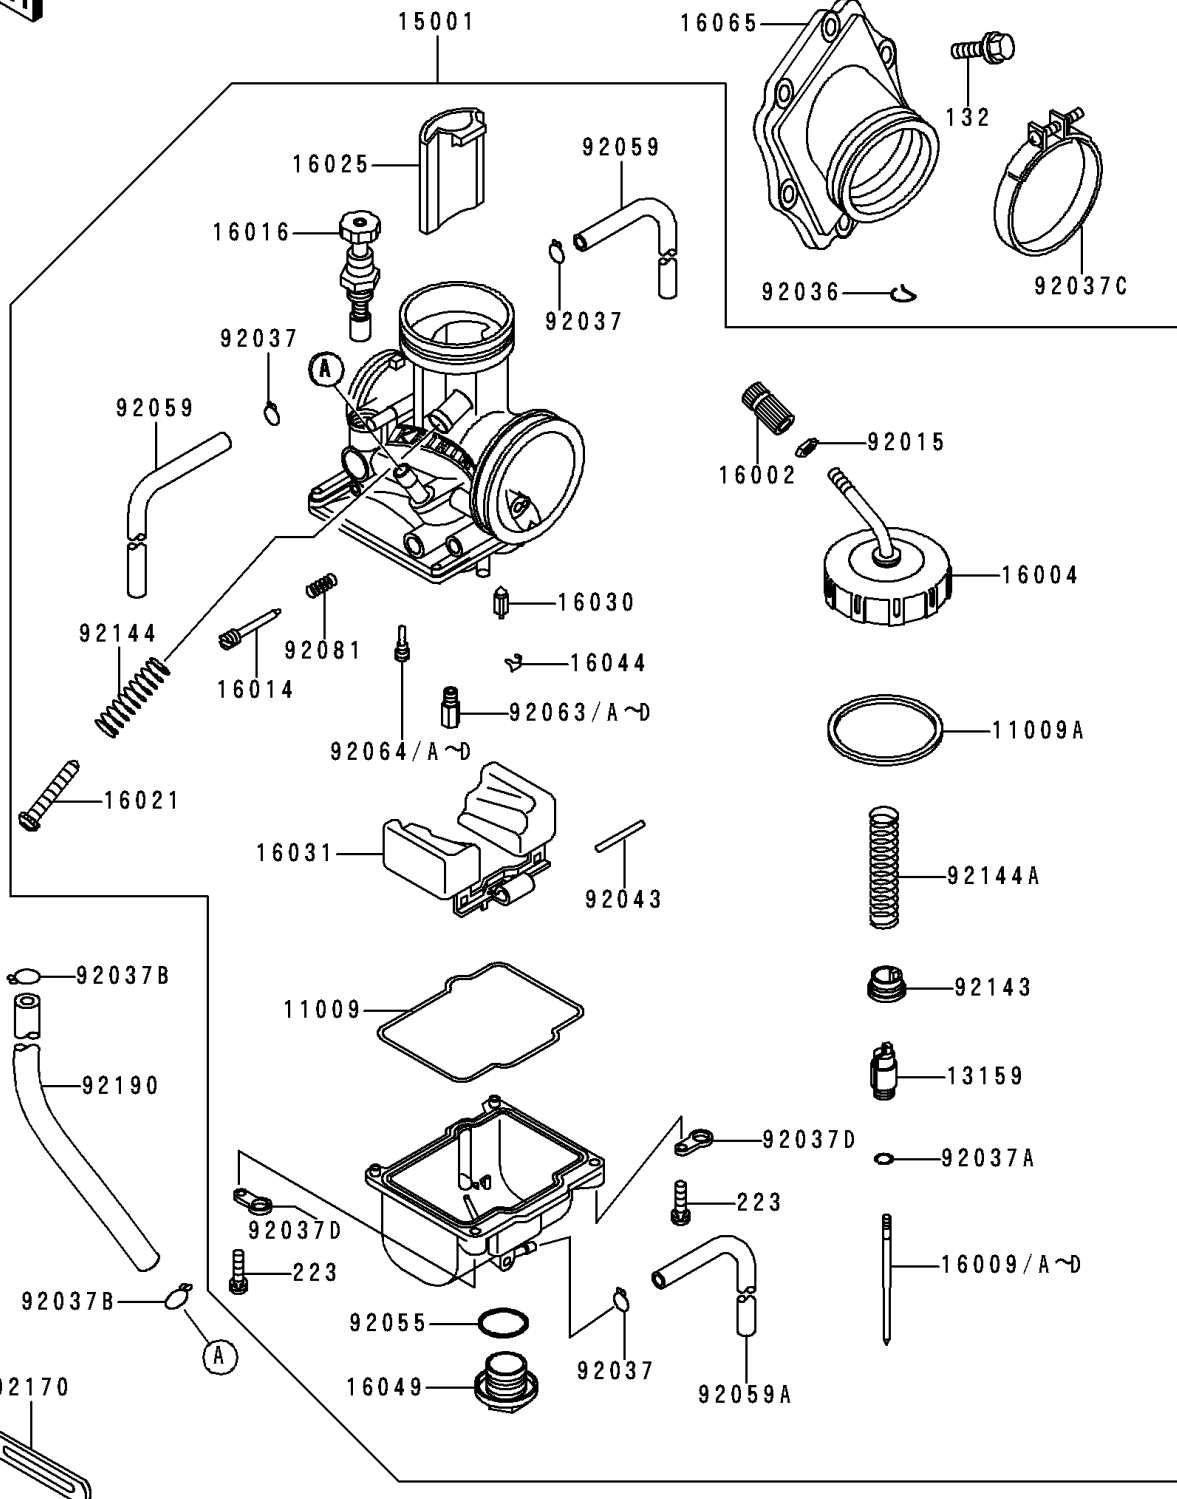

1992 KDX200 PARTS DIAGRAM

Carburetor

E1611