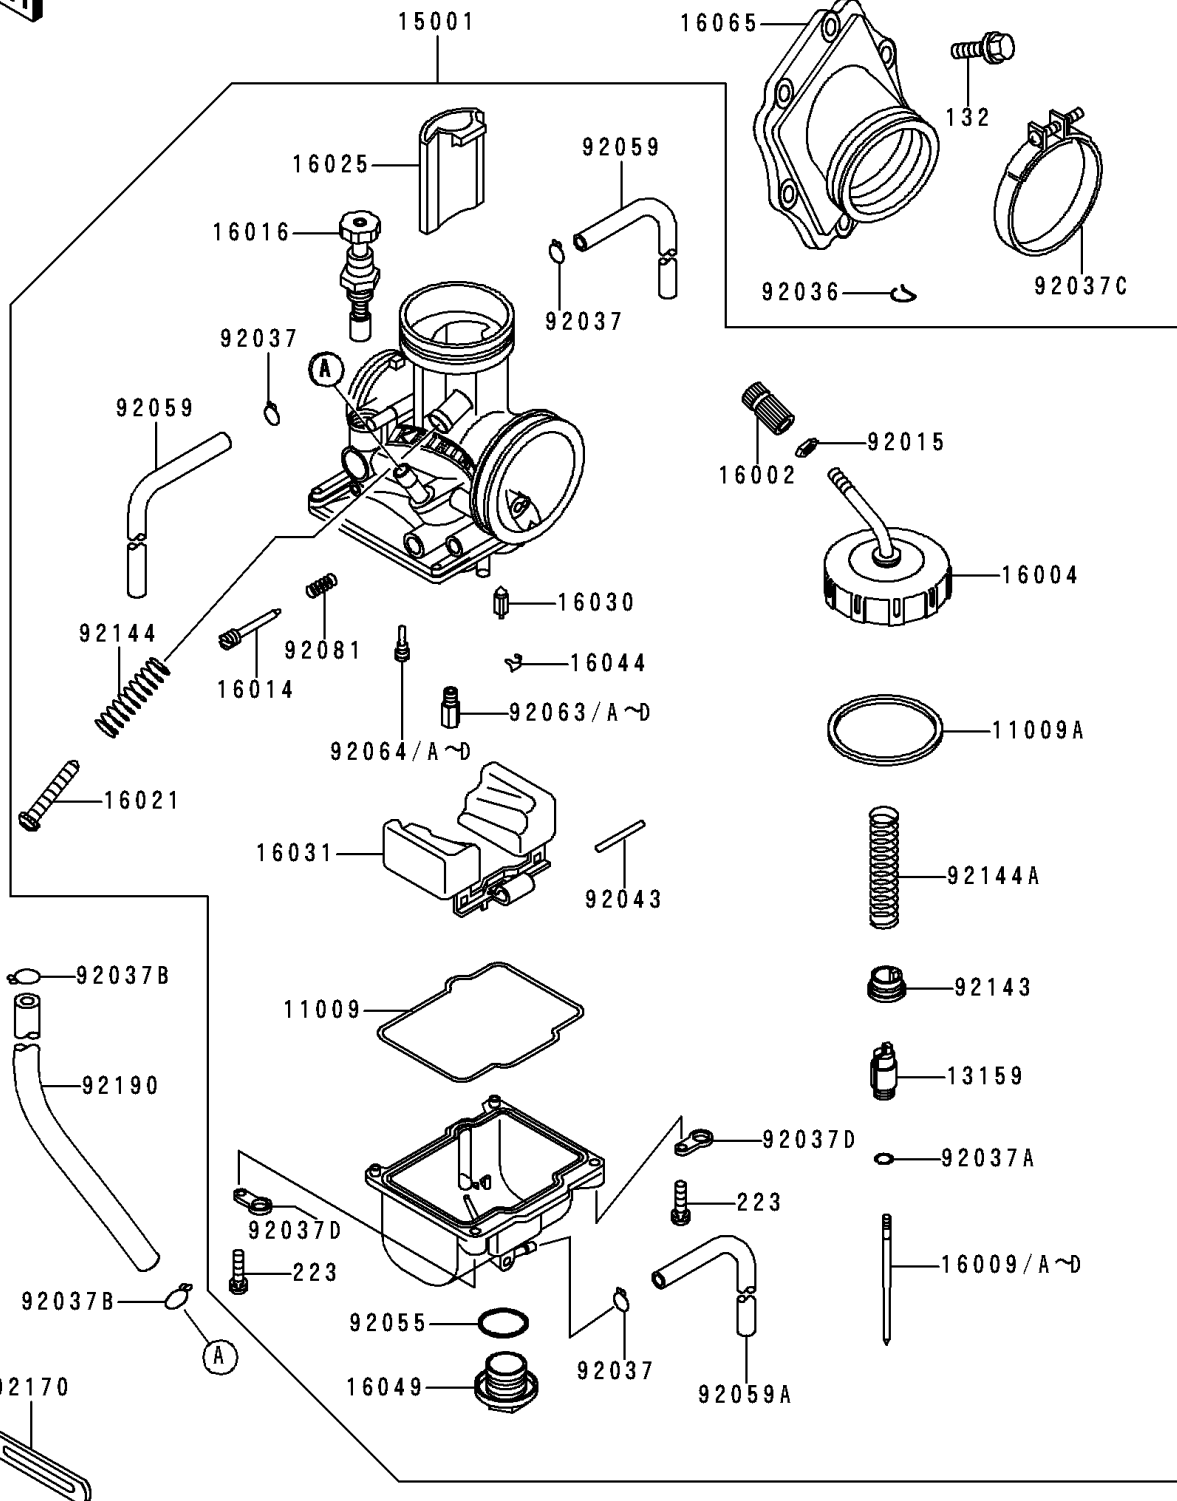

1993 KDX200 PARTS DIAGRAM

Carburetor

E1611