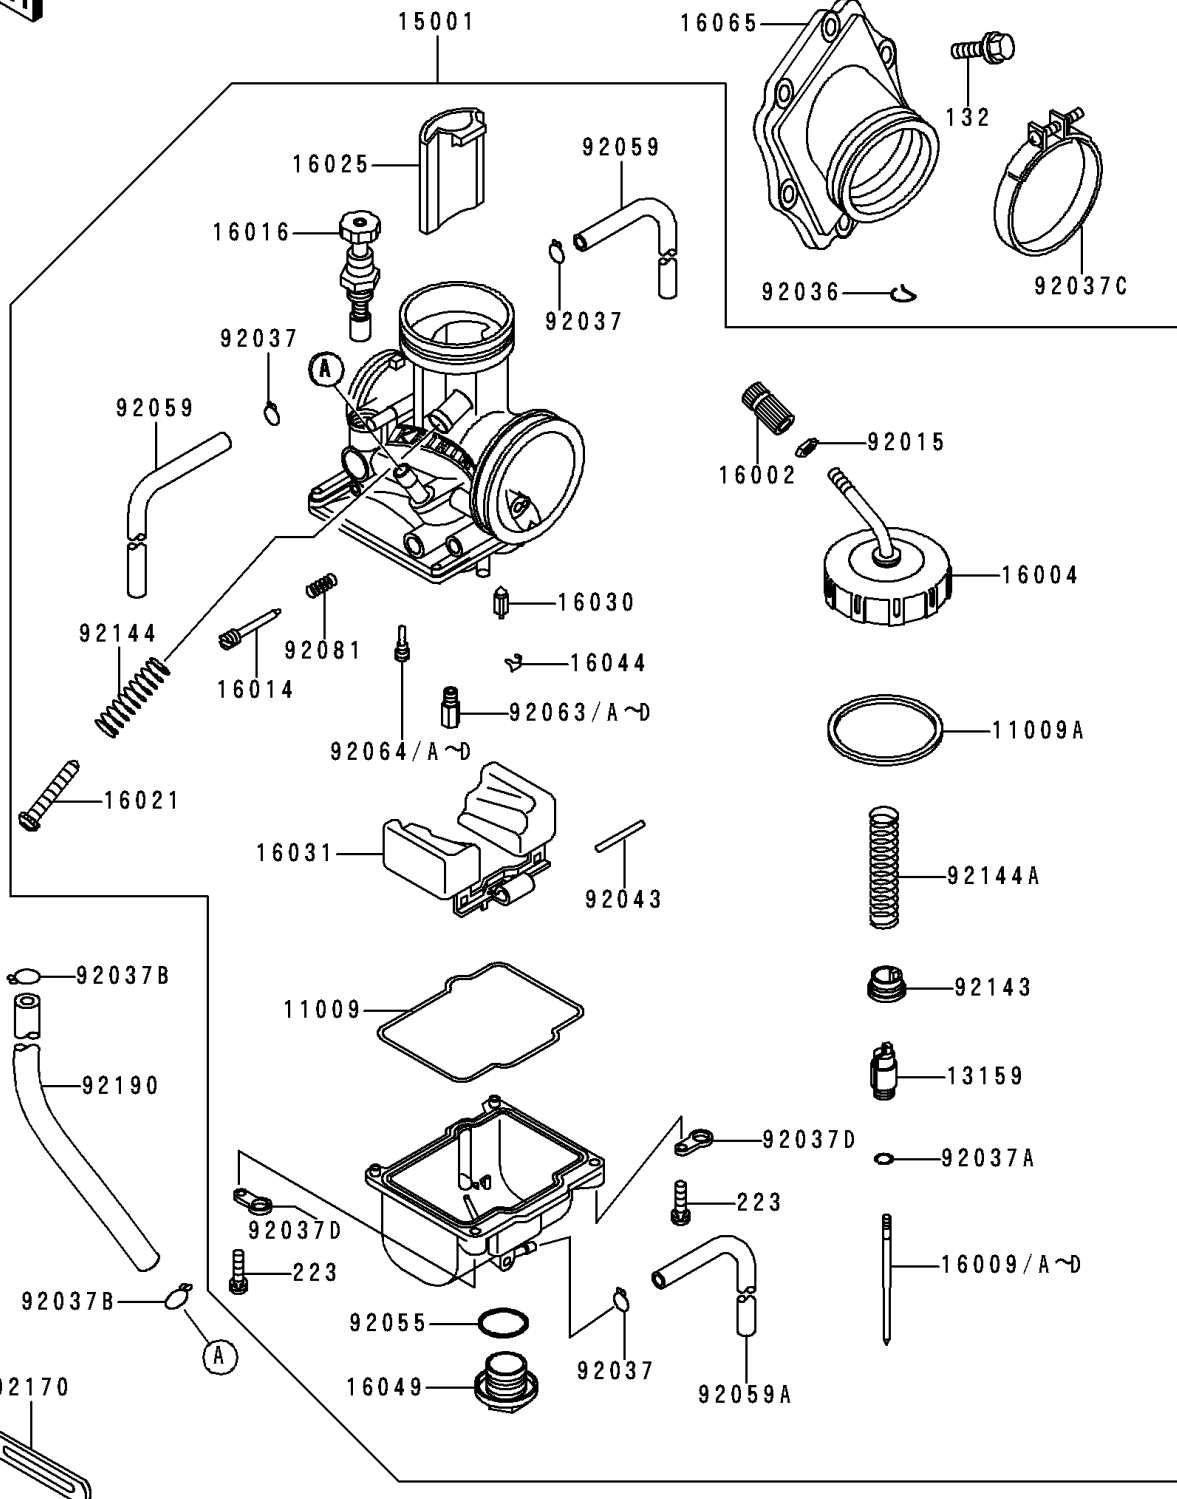

1993 KDX200 PARTS DIAGRAM

Carburetor

E1611