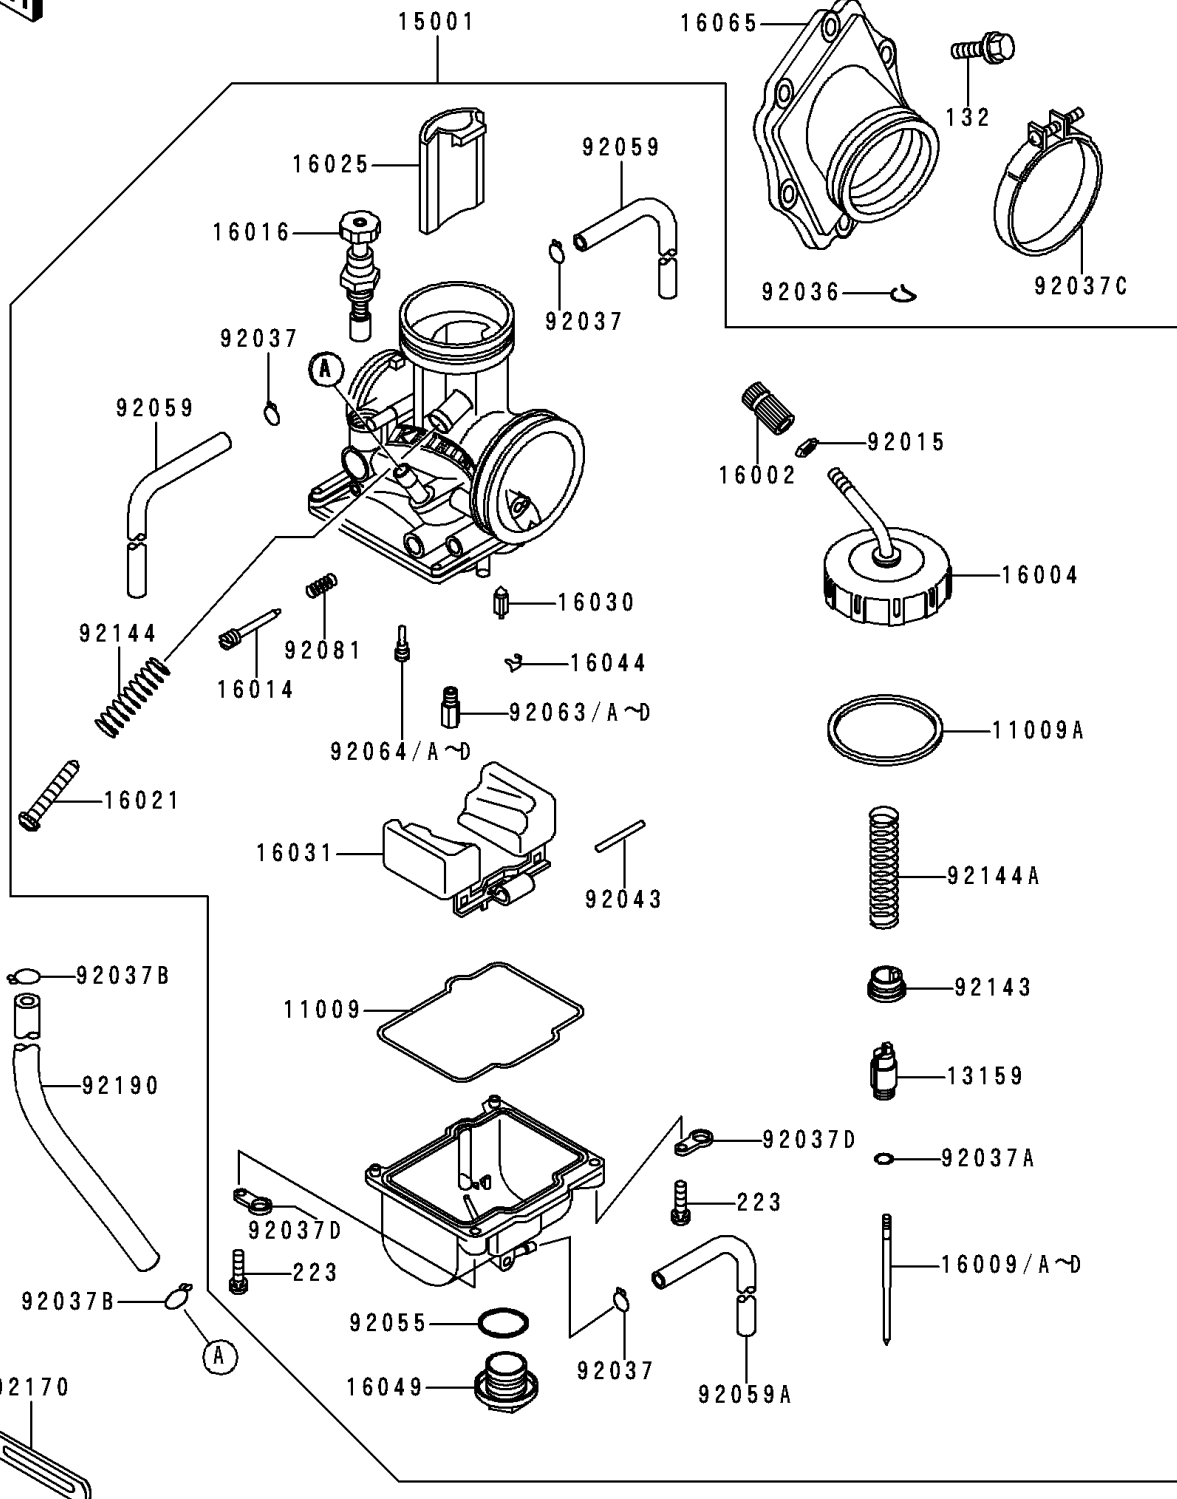

1994 KDX200 PARTS DIAGRAM

Carburetor

E1611