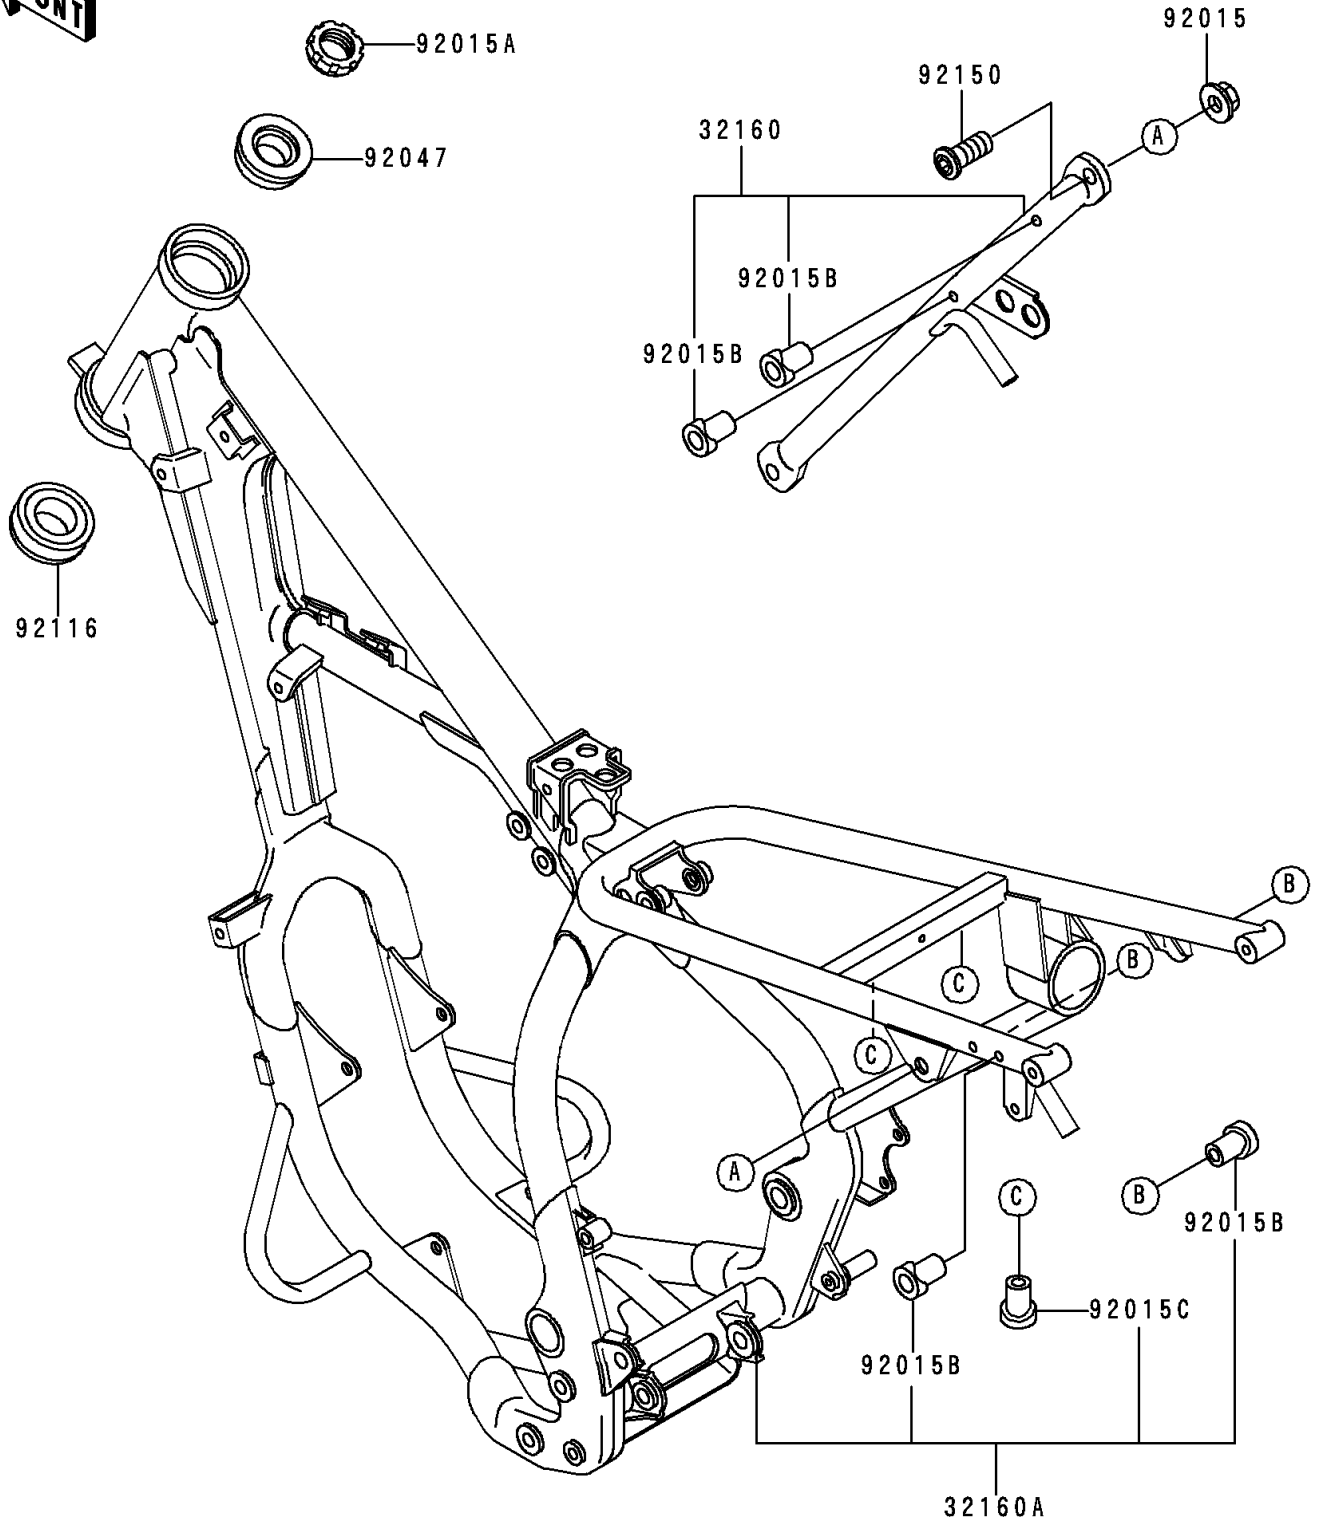

1994 KDX200 PARTS DIAGRAM

Frame

F2120

1994 KDX200 PARTS LIST

Frame

| ITEM NAME | PART NUMBER | QUANTITY |
|---|---------------|----------|
| FRAME-COMP,RR,L.GREEN (Ref # 32160) | 32160-1020-CC | 1 |
| FRAME-COMP,FR,L.GREEN (Ref # 32160A) | 32160-1236-CC | 1 |
| NUT,FLANGED,10MM (Ref # 92015) | 92015-1415 | 2 |
| NUT,STEERING STEM,25MM (Ref # 92015A) | 92015-1684 | 1 |
| NUT,POP,6MM (Ref # 92015B) | 92015-1759 | 7 |
| NUT,POP,6MM,L=16.5 (Ref # 92015C) | 92015-1792 | 2 |
| RACE,ROLLER,32005JR RS (Ref # 92047) | 92047-017 | 1 |
| BEARING-ROLLER,LWR,32006JR RS (Ref # 92116) | 92116-1008 | 1 |
| BOLT,SOCKET,10X23 (Ref # 92150) | 92150-1221 | 2 |