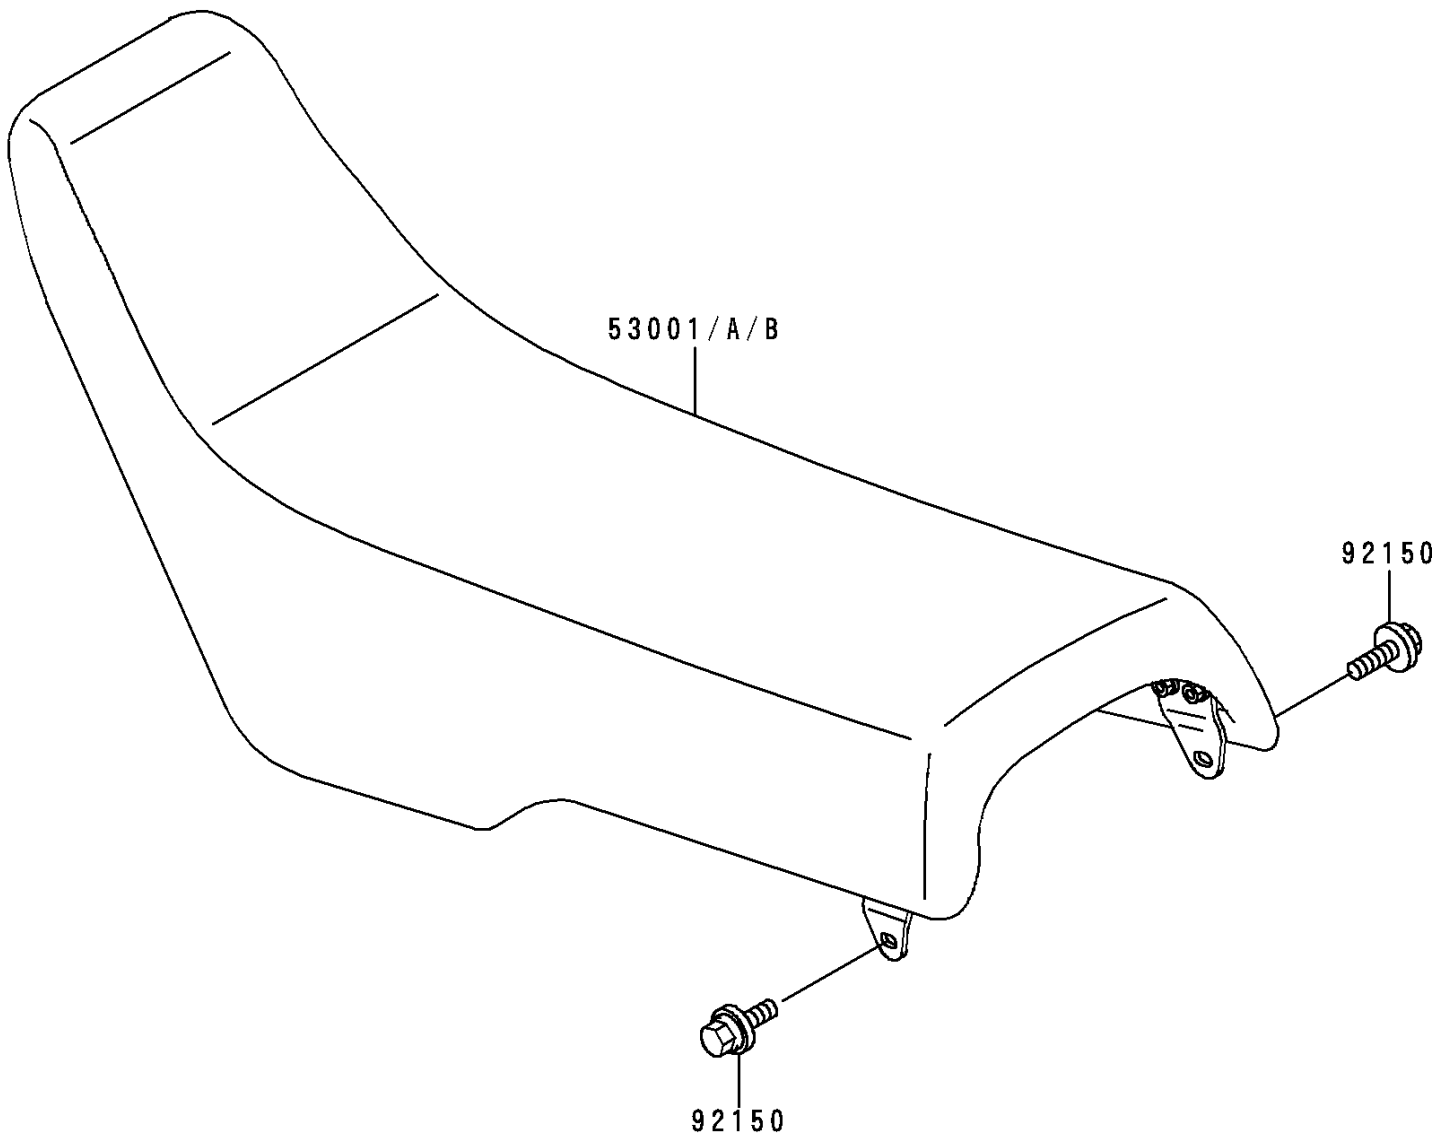

1992 KDX200 PARTS DIAGRAM

Seat

F2510

1992 KDX200 PARTS LIST

Seat

ITEM NAME	PART NUMBER	QUANTITY
SEAT-ASSY,BLUE 32 (Ref # 53001)	53001-1671-LK	1
BOLT,6X20 (Ref # 92150)	92150-1339	2