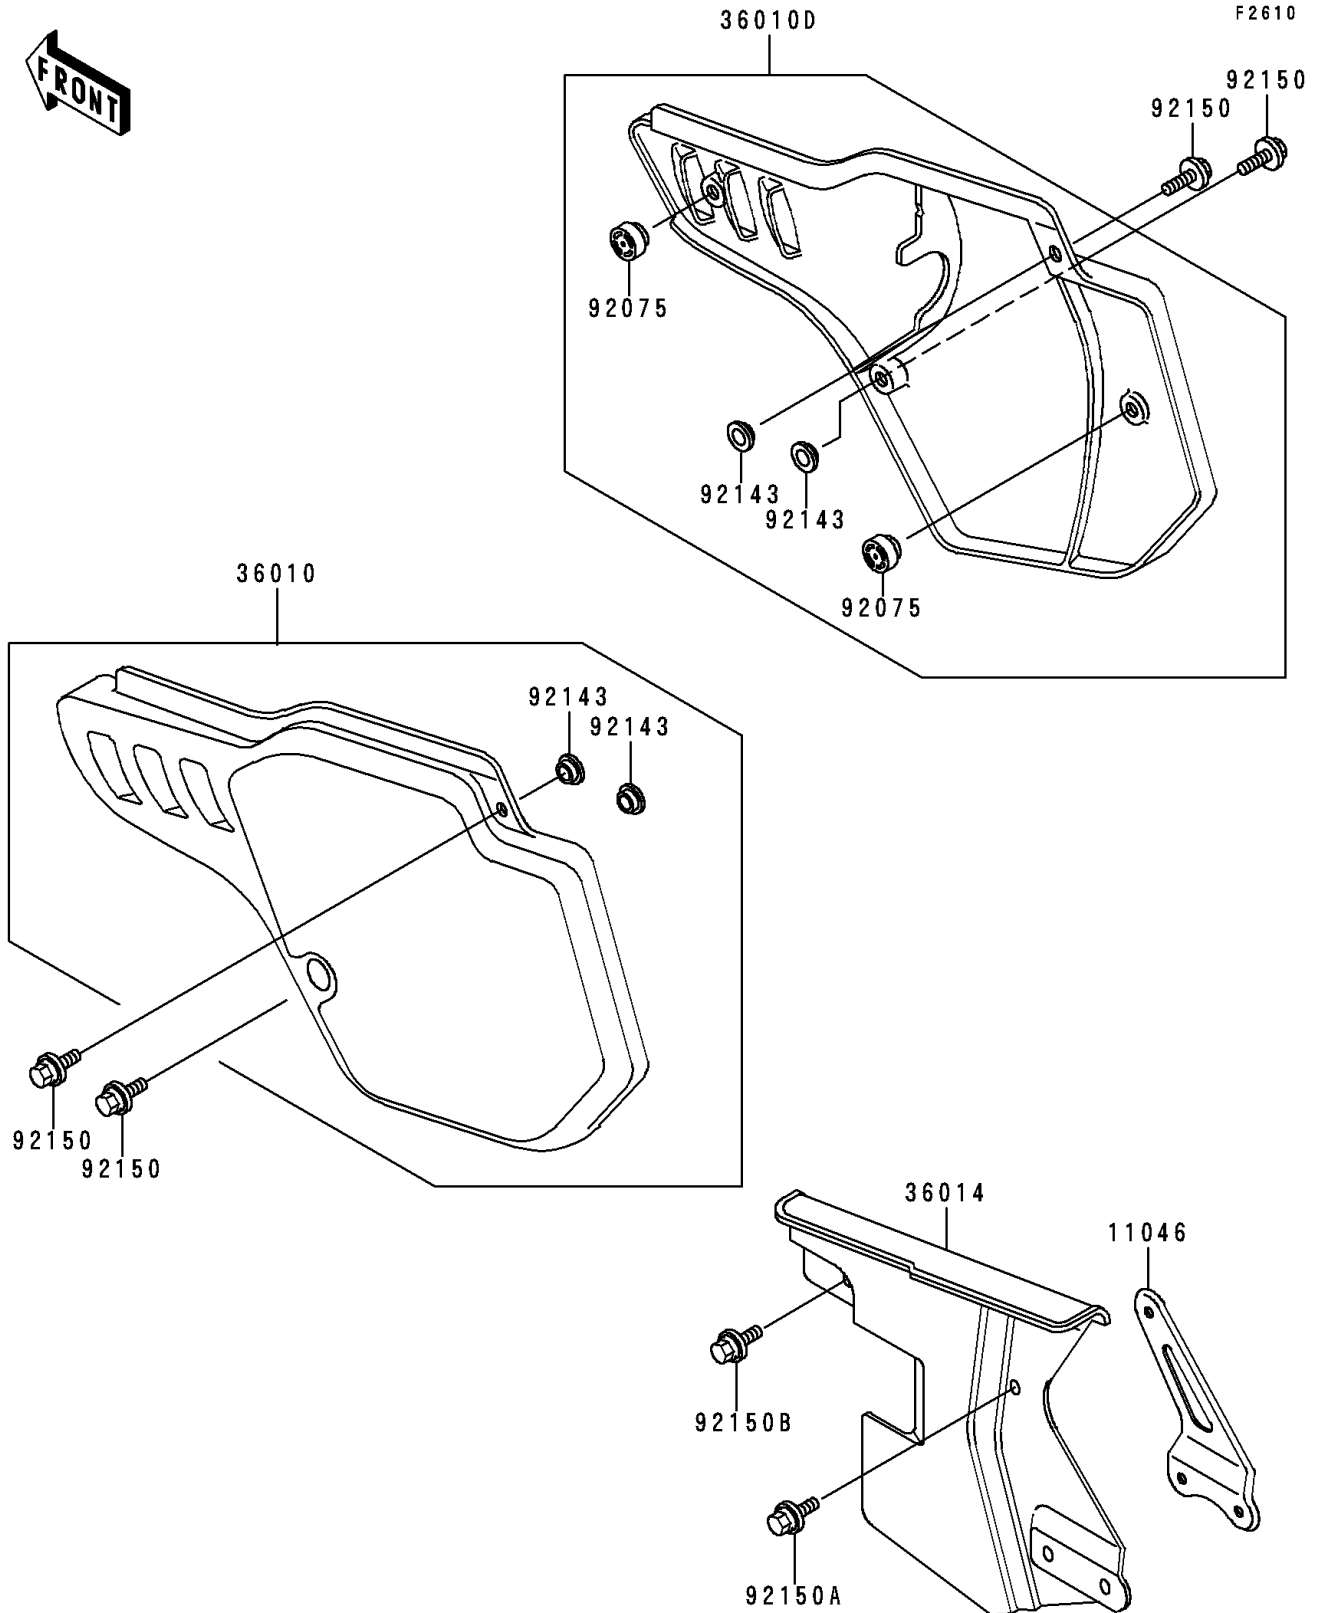

1992 KDX200 PARTS DIAGRAM

Side Cover/Chain Case

1992 KDX200 PARTS LIST

Side Cover/Chain Case

ITEM NAME	PART NUMBER	QUANTITY
BRACKET,CHAIN CASE (Ref # 11046)	11046-1411	1
COVER-SIDE,LH,L.GREEN (Ref # 36010)	36010-5023-6W	1
COVER-SIDE,RH,L.GREEN (Ref # 36010D)	36010-5187-6W	1
CASE-CHAIN (Ref # 36014)	36014-1154	1
DAMPER (Ref # 92075)	92075-1598	2
COLLAR (Ref # 92143)	92143-1196	4
BOLT,6X20 (Ref # 92150)	92150-1339	4
BOLT,6X12 (Ref # 92150A)	92150-1435	1
BOLT,FLANGED,6X16 (Ref # 92150B)	92150-1506	1