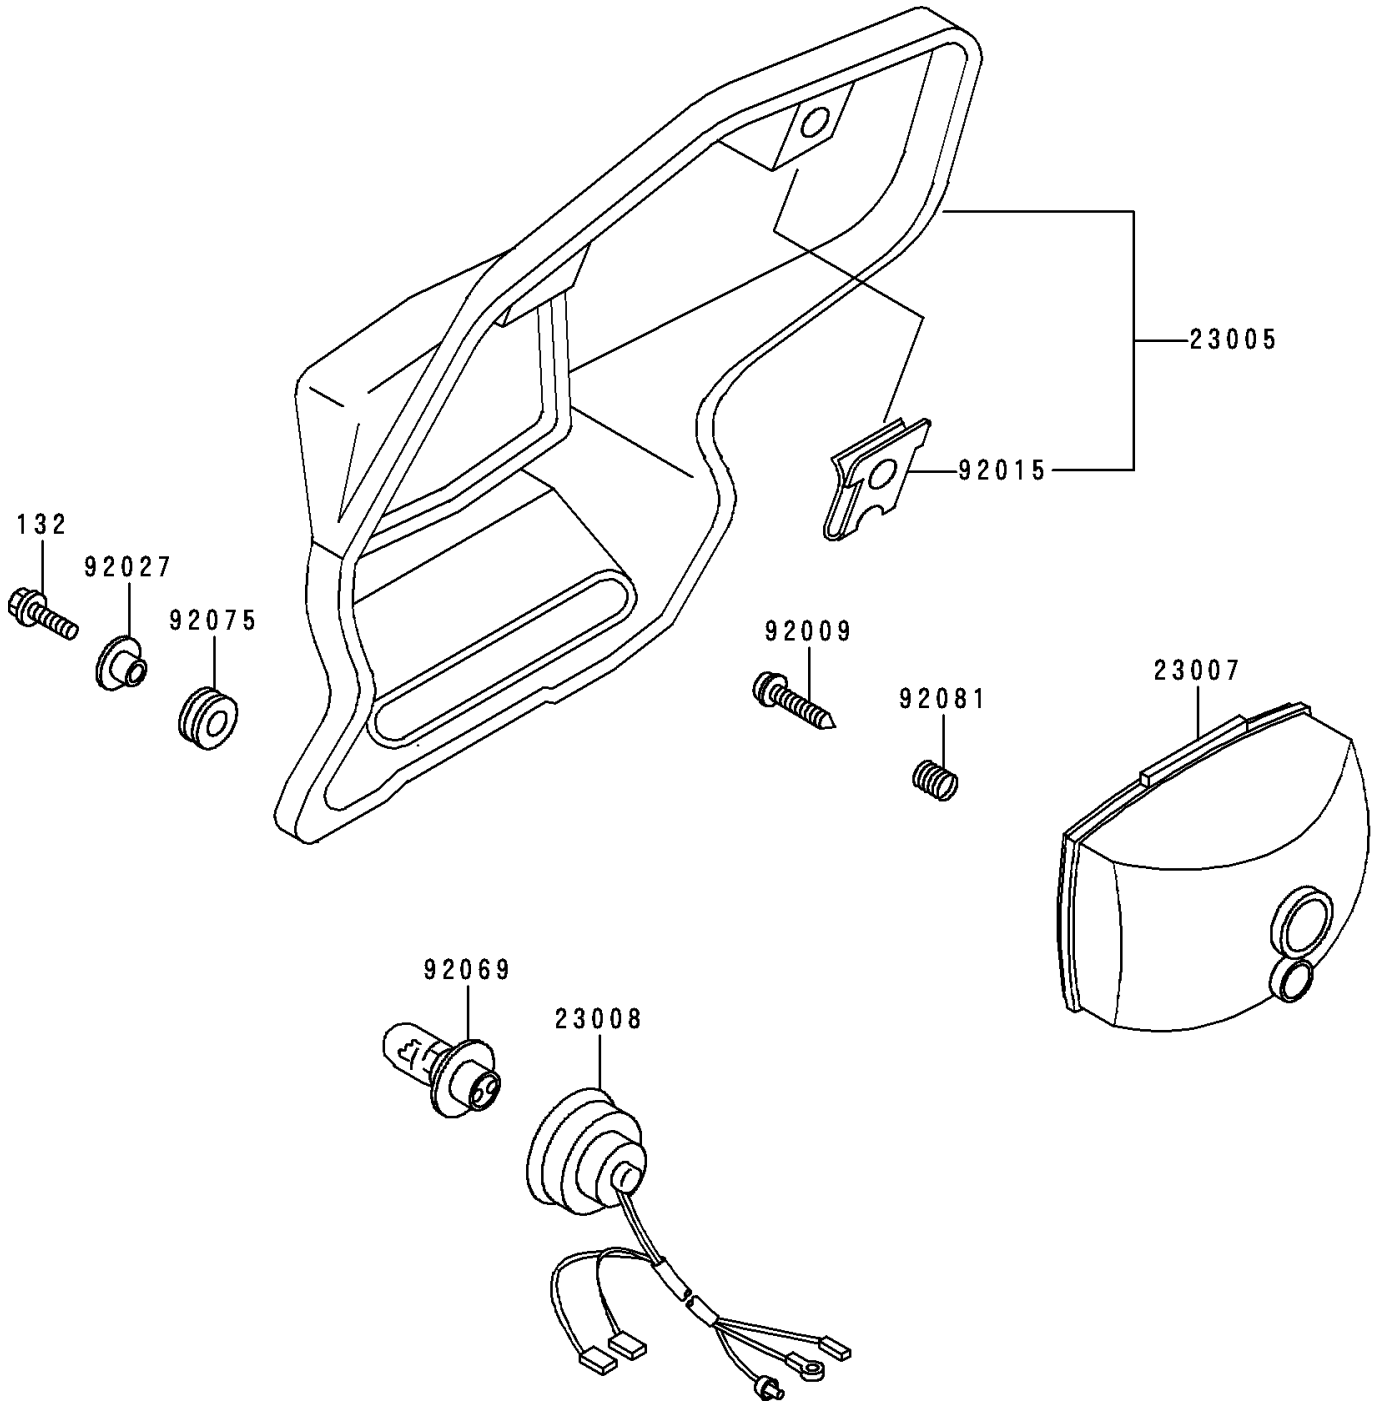

1993 KDX200 PARTS DIAGRAM

Head Lamp

F2710

1993 KDX200 PARTS LIST

Head Lamp

ITEM NAME	PART NUMBER	QUANTITY
BOLT-FLANGED-SMALL (Ref # 132)	132G0620	2
BODY-COMP-HEAD LAMP, GREEN/WHIT (Ref # 23005)	23005-1093-AC	1
LENS-COMP, HEAD LAMP (Ref # 23007)	23007-1246	1
SOCKET-ASSY, HEAD LAMP (Ref # 23008)	23008-1435	1
SCREW (Ref # 92009)	92009-1583	1
NUT, 6MM (Ref # 92015)	92015-1826	2
COLLAR, L=9.6 (Ref # 92027)	92027-1045	2
BULB, 12V 30/30W (Ref # 92069)	92069-1080	1
DAMPER (Ref # 92075)	92075-1028	2
SPRING, FOCUS ADJUSTING (Ref # 92081)	92081-1519	1