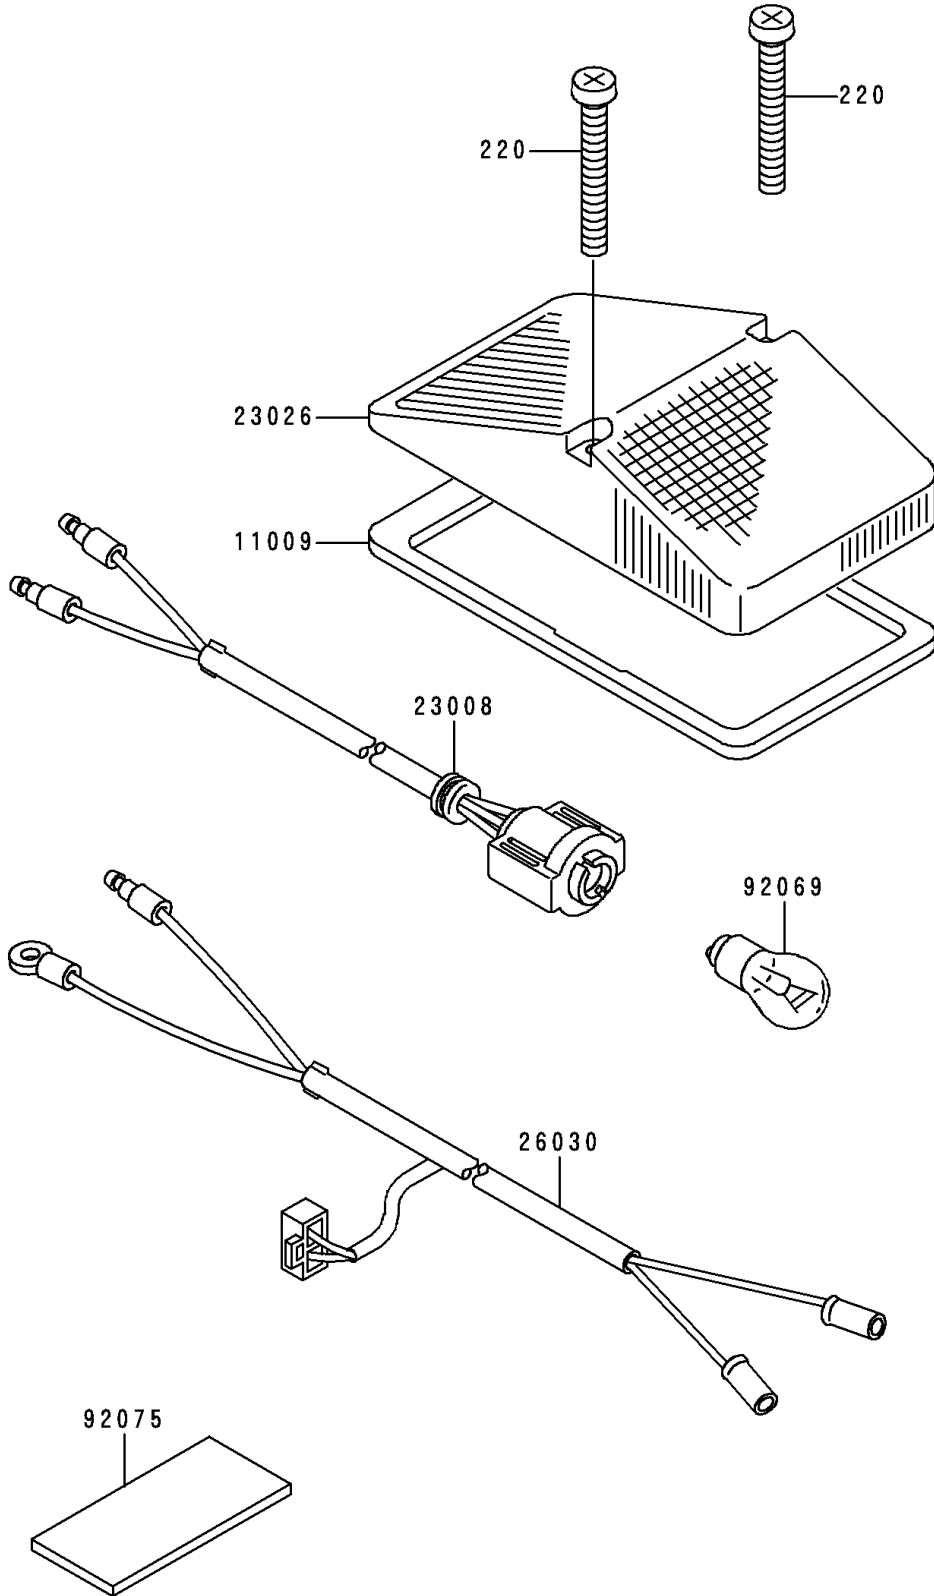

1992 KDX200 PARTS DIAGRAM

Tail Lamp

F2720

1992 KDX200 PARTS LIST

Tail Lamp

ITEM NAME	PART NUMBER	QUANTITY
SCREW-PAN-CROS (Ref # 220)	220B0445	2
GASKET,TAIL LAMP (Ref # 11009)	11009-1762	1
SOCKET-ASSY,TAIL LAMP (Ref # 23008)	23008-1404	1
LENS,TAIL LAMP (Ref # 23026)	23026-1104	1
HARNESS,TAIL LAMP (Ref # 26030)	26030-1036	1
BULB,12V 10W (Ref # 92069)	92069-1072	1
DAMPER,TAIL LAMP (Ref # 92075)	92075-1625	1