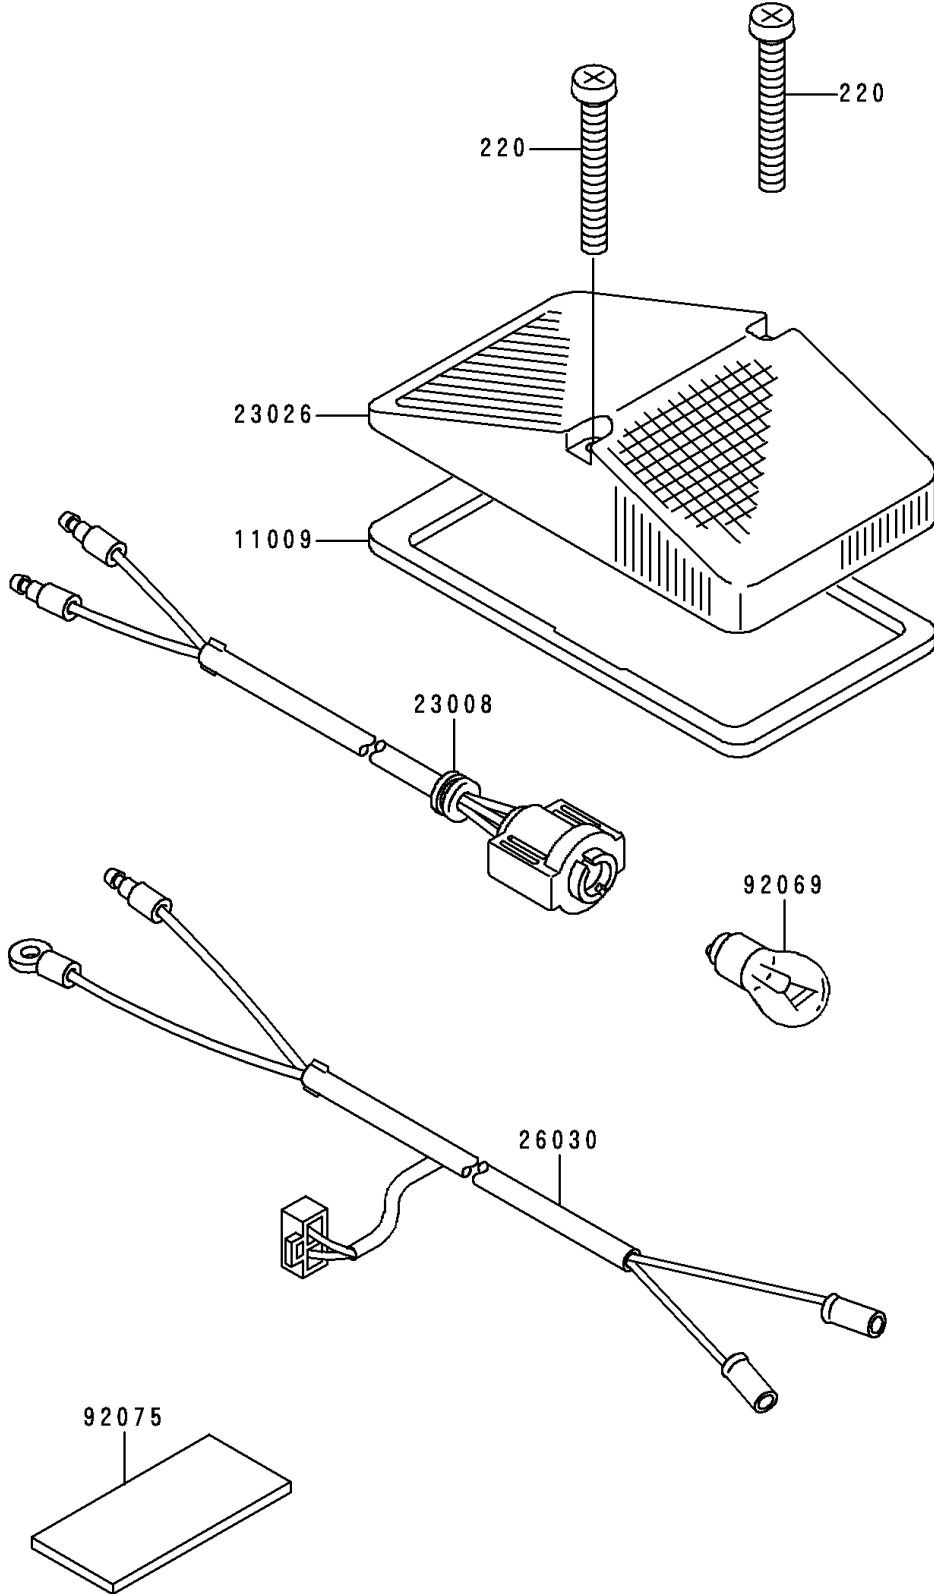

1993 KDX200 PARTS DIAGRAM

Tail Lamp

F2720

1993 KDX200 PARTS LIST

Tail Lamp

ITEM NAME	PART NUMBER	QUANTITY
SCREW-PAN-CROS (Ref # 220)	220B0445	2
GASKET,TAIL LAMP (Ref # 11009)	11009-1762	1
SOCKET-ASSY,TAIL LAMP (Ref # 23008)	23008-1404	1
LENS,TAIL LAMP (Ref # 23026)	23026-1104	1
HARNESS,TAIL LAMP (Ref # 26030)	26030-1036	1
BULB,12V 10W (Ref # 92069)	92069-1072	1
DAMPER,TAIL LAMP (Ref # 92075)	92075-1625	1